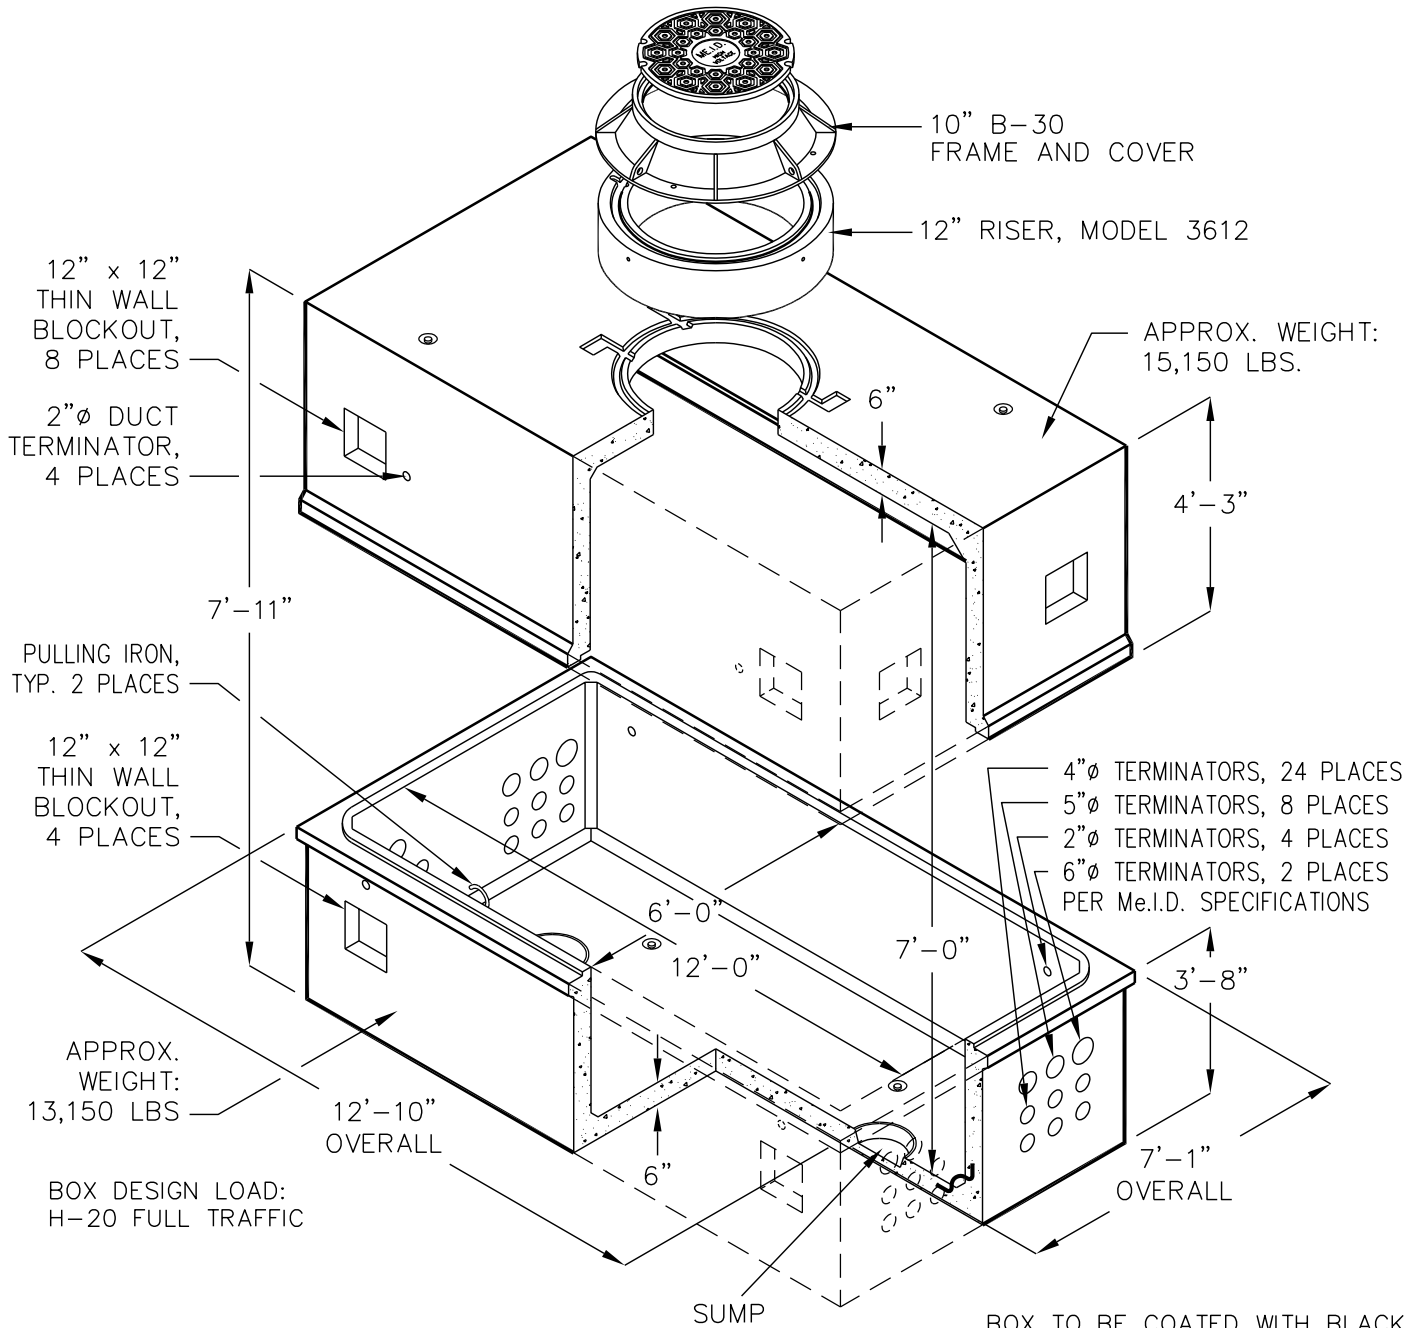

M.E.I.D. 612-7 MANHOLE

WITH RING AND COVER
6'-0" x 12'-0" 7'-0" I.D.

BOX TO BE COATED WITH BLACK BITUMINOUS.

FOR COMPLETE DESIGN AND
PRODUCT INFORMATION,
CONTACT JENSEN PRECAST.

KNOCKOUTS, DUCT TERMINATORS,
RACKING, AND LADDER PER
CURRENT ME.I.D. SPECIFICATIONS.