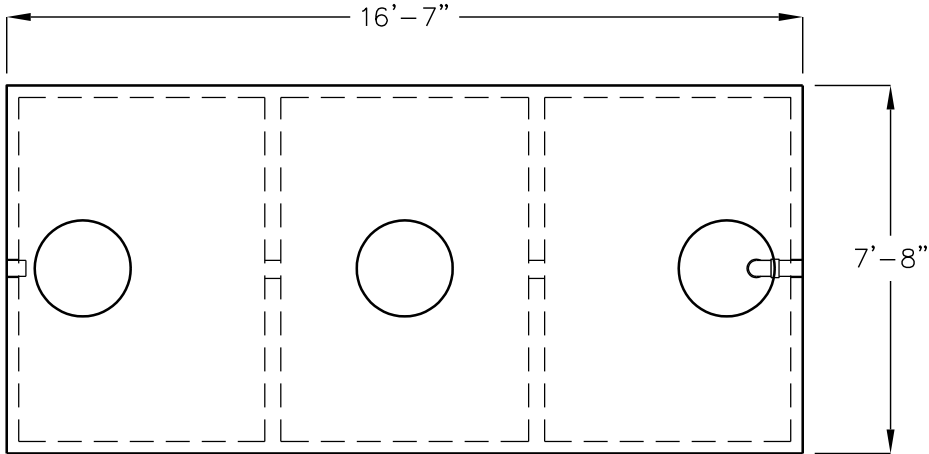

# 4000 GALLON CLARIFIER

**MODEL CL4000**  
**ACCEPTED BY UPC®**

**SIDE VIEW (CUTAWAY)**

**TOP VIEW**  
**(COVERS REMOVED)**

LIQUID CAPACITY: 4,000 GALLONS.

BOX DESIGN LOAD: H-20 TRAFFIC FROM  
1' TO 5' OF SOIL COVER.