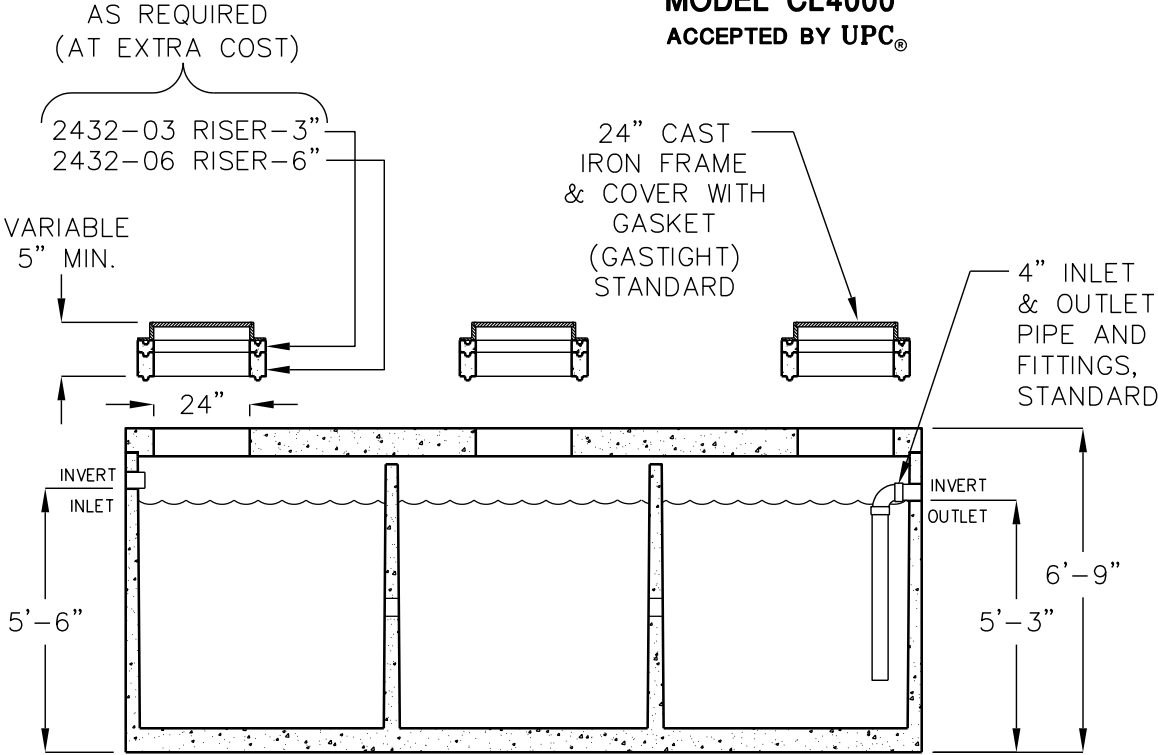

# 4000 GALLON CLARIFIER

**MODEL CL4000**  
**ACCEPTED BY UPC®**

**SIDE VIEW (CUTAWAY)**

**TOP VIEW**  
**(COVERS REMOVED)**

LIQUID CAPACITY: 4,000 GALLONS.

BOX DESIGN LOAD: H-20 TRAFFIC FROM  
1' TO 5' OF SOIL COVER.