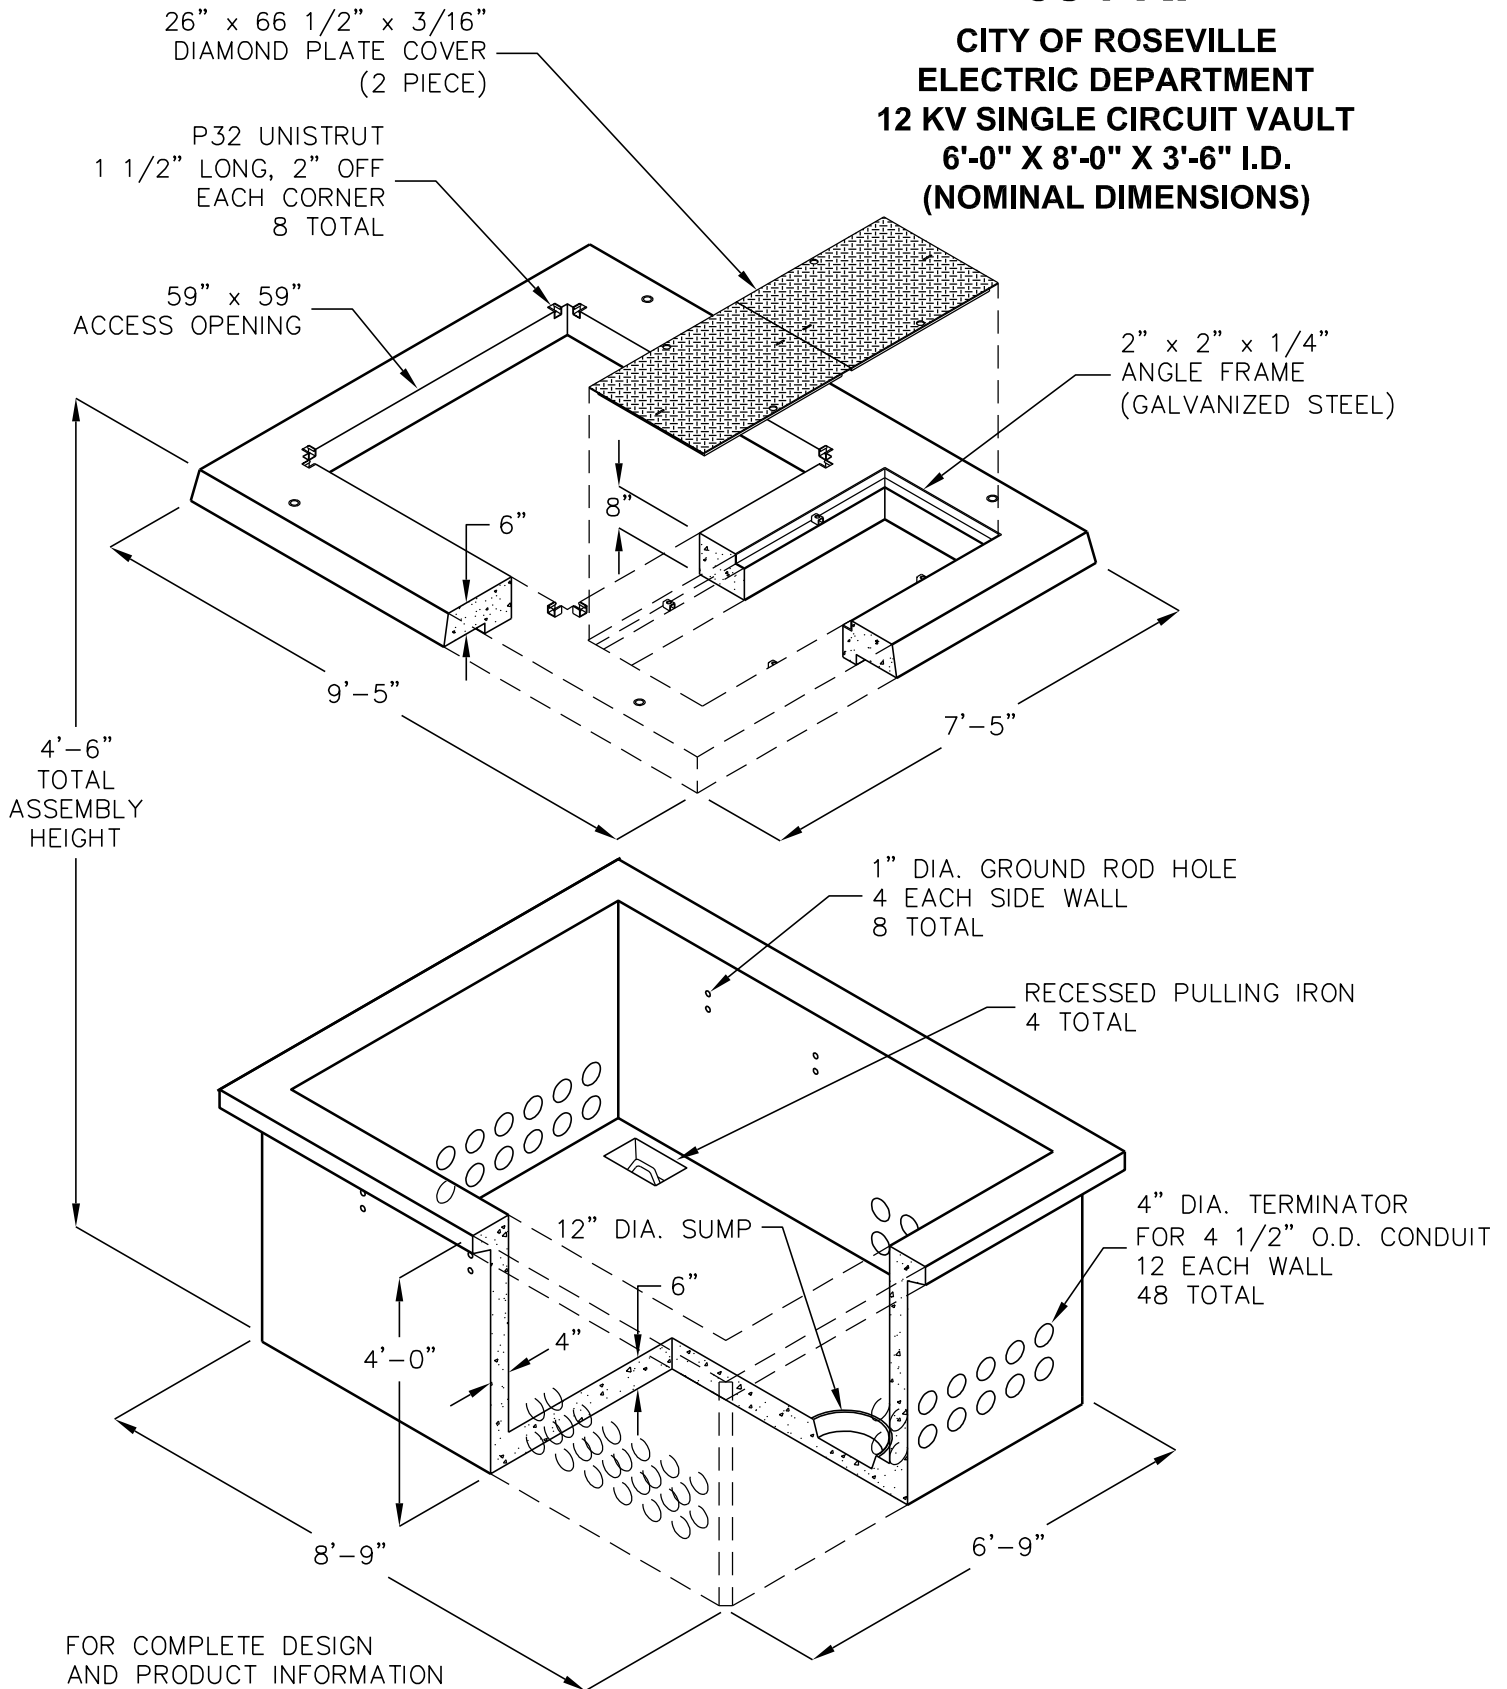

684 RP

CITY OF ROSEVILLE ELECTRIC DEPARTMENT 12 KV SINGLE CIRCUIT VAULT 6'-0" X 8'-0" X 3'-6" I.D. (NOMINAL DIMENSIONS)

FOR COMPLETE DESIGN
AND PRODUCT INFORMATION
CONTACT JENSEN PRECAST.