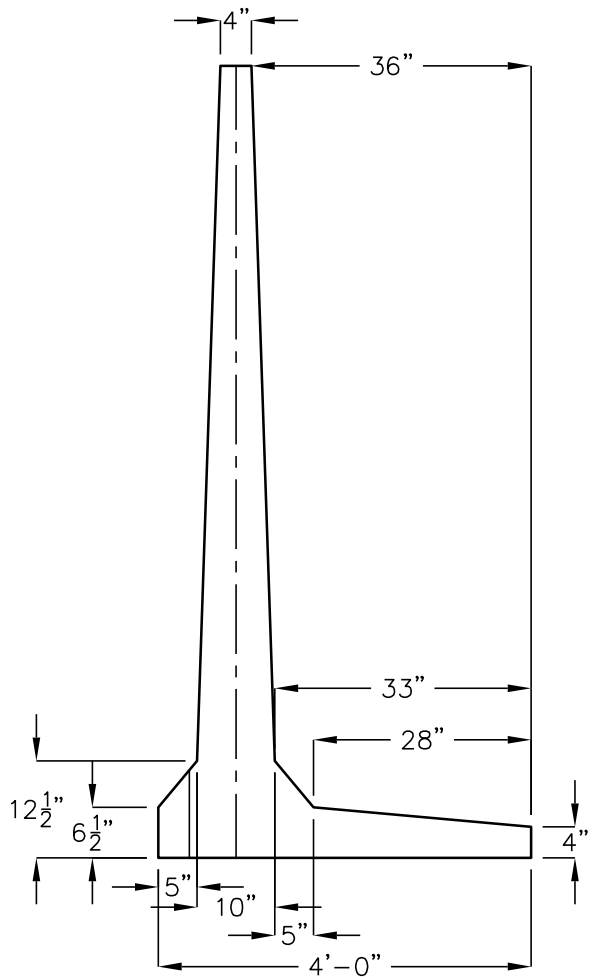

BUNKER SILO "L" CORNER PANEL

TOP VIEW

SCALED ISOMETRIC

SIDE VIEW

FRONT VIEW