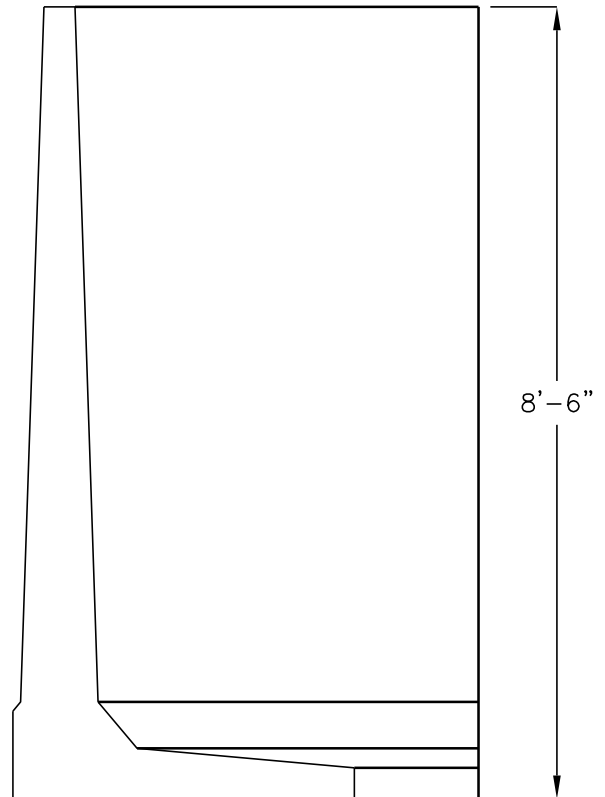

BUNKER SILO "L" CORNER PANEL

TOP VIEW

SCALED ISOMETRIC

SIDE VIEW

FRONT VIEW