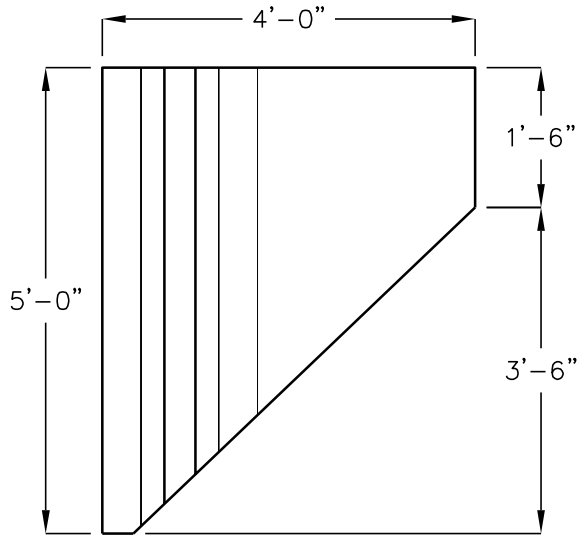

BUNKER SILO "L" CORNER PANEL

TOP VIEW

SCALED ISOMETRIC

SIDE VIEW

FRONT VIEW