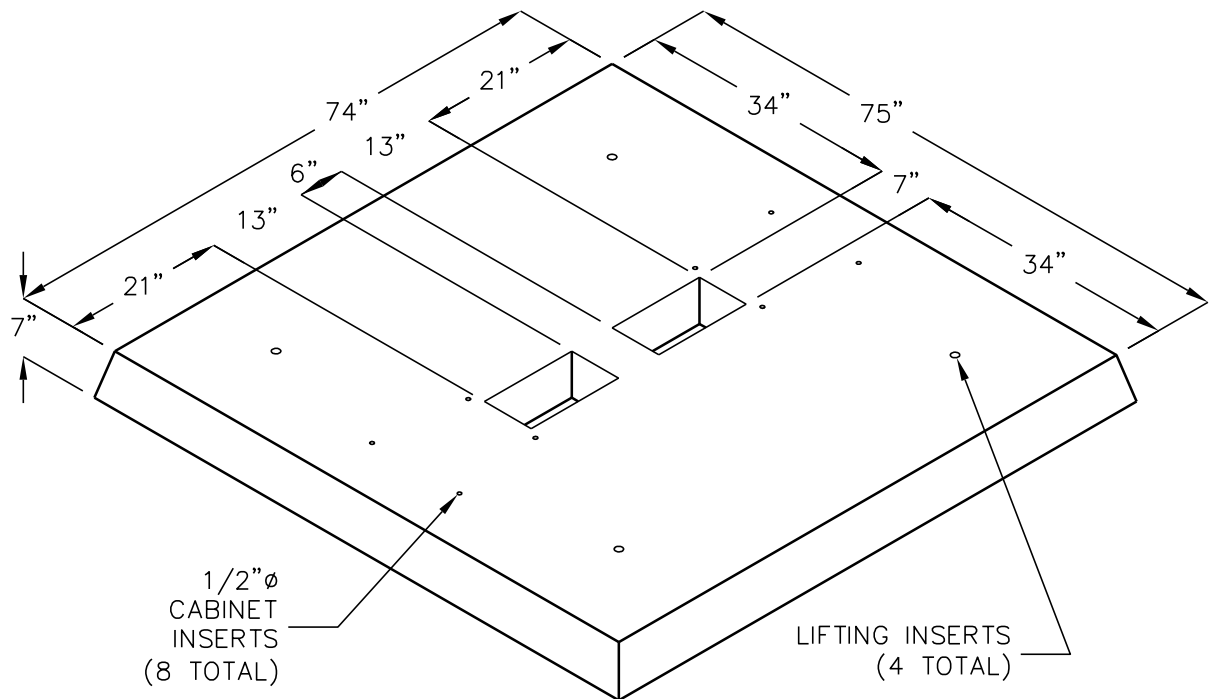

PD4256L

75"x74"x7"
3M CABINET PAD

APPROX. WEIGHT: 3390 LBS.

FOR COMPLETE DESIGN
AND PRODUCT INFORMATION
CONTACT JENSEN PRECAST.