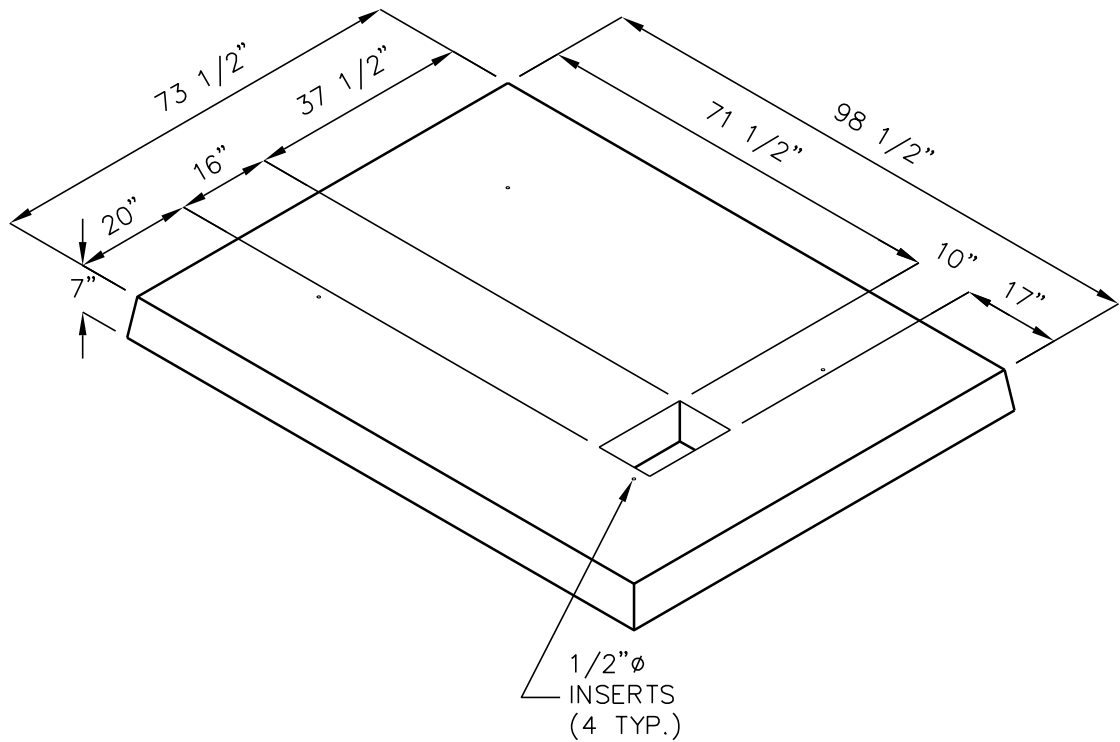

LSC 672

73-1/2"x98-1/2"x7"
CABINET PAD

APPROX. WEIGHT: 4300 LBS.

FOR COMPLETE DESIGN
AND PRODUCT INFORMATION
CONTACT JENSEN PRECAST.