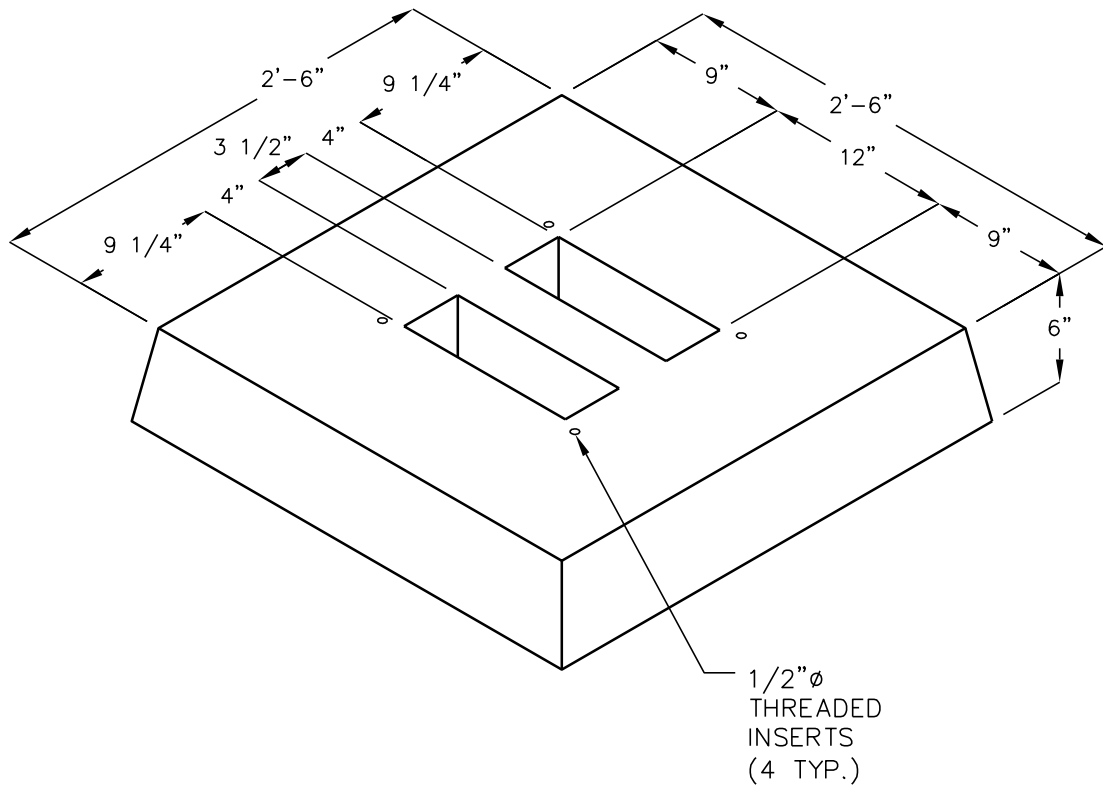

LS POWER PAD

30"x30"x6"
CABINET PAD

APPROX. WEIGHT: 370 LBS.

FOR COMPLETE DESIGN
AND PRODUCT INFORMATION
CONTACT JENSEN PRECAST.