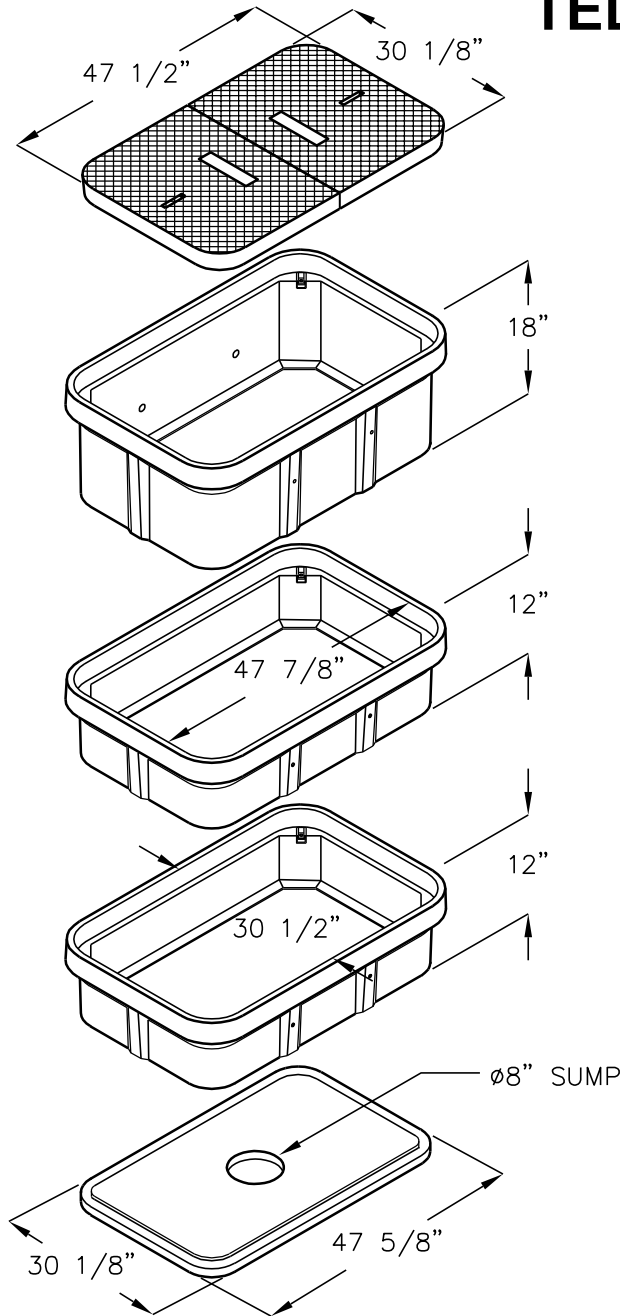

ARMORCAST 3048 TELEPHONE HANDHOLE

30"x48"x18"
(NOMINAL INSIDE DIMENSIONS)

WHEN ORDERING:

THE STANDARD SBC AR3048 KIT INCLUDES THE AR3048 BOX, (2) AR3048 EXTENSIONS, AR3048 LID, AND THE AR3048 SLAB. FOR OTHER COMPONENTS, ORDER BY CATALOG NUMBER.

CATALOG NUMBER	PRODUCT	DESCRIPTION	APPROX. WT. (LBS.)
AR3048	BOX	POLYMER CONCRETE 18"	190 LBS.
AR304802TELE	LID	POLYMER CONCRETE 3"	94 LBS.
AR3048EX	EXTENSION	POLYMER CONCRETE 12"	136 LBS.
AR3048SL	SLAB	POLYMER CONCRETE 2"	120 LBS.

DESIGN LOAD: LIGHT
VEHICULAR TRAFFIC,
10,000 WHEEL LOAD

FOR COMPLETE DESIGN
AND PRODUCT INFORMATION
CONTACT JENSEN PRECAST.