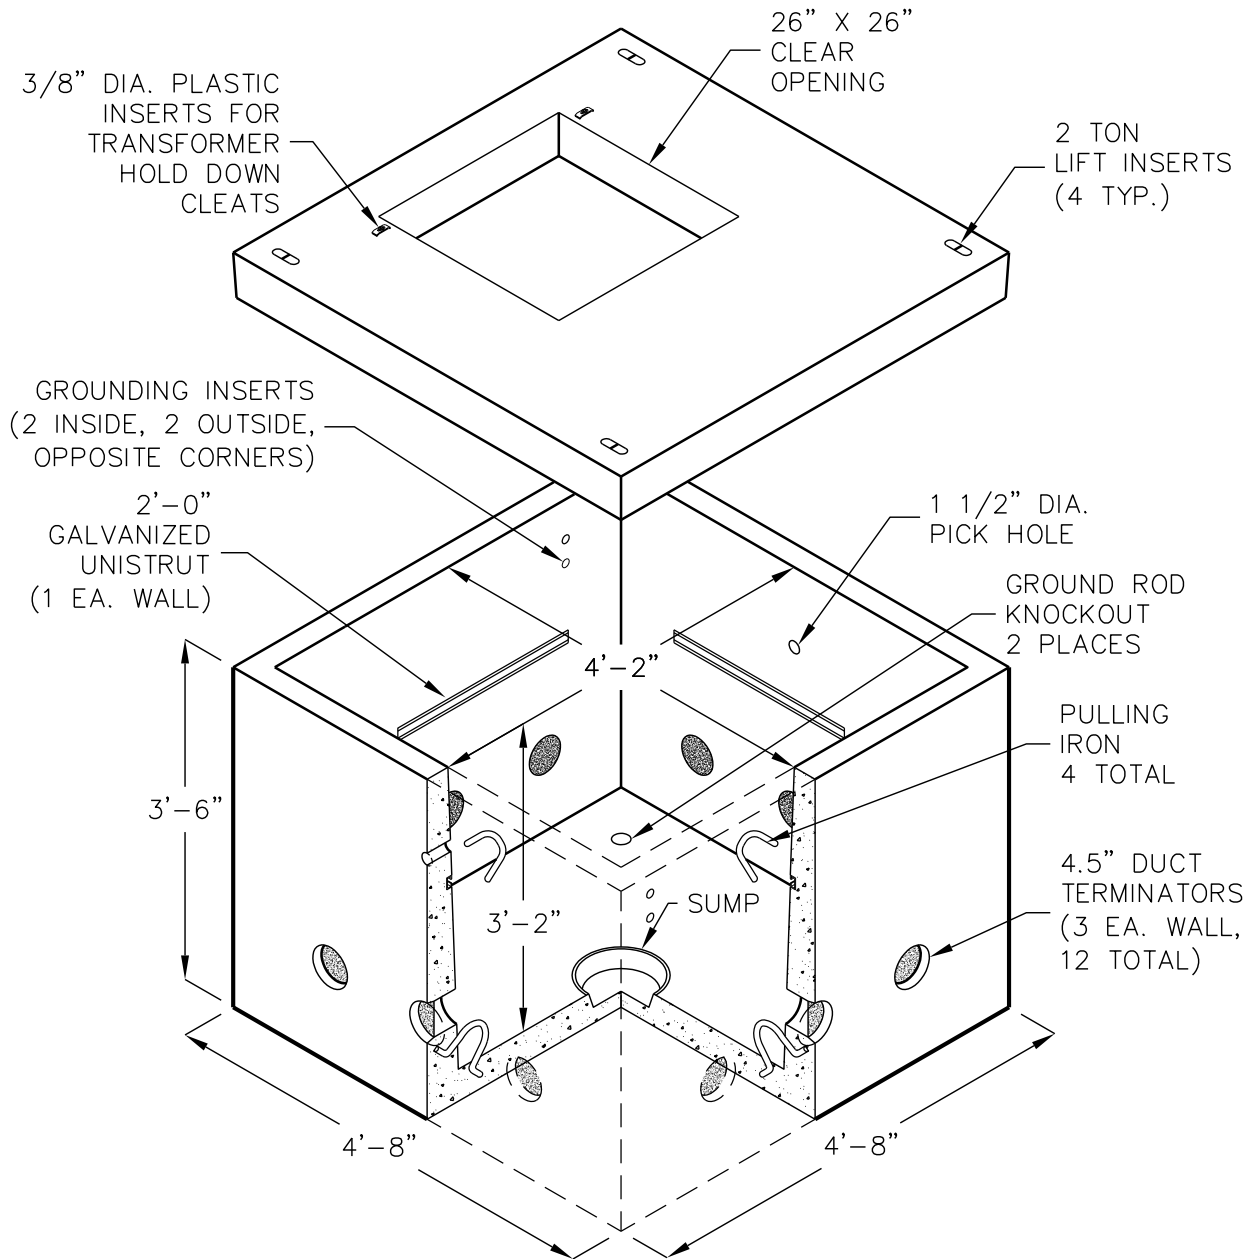

# PPL 504T BASE

W/PCORP 55-2626 COVER

4'-2" X 4'-2" X 3'-2"

(INSIDE DIMENSIONS)

PPL# 1790002

FOR COMPLETE DESIGN  
AND PRODUCT INFORMATION  
CONTACT JENSEN PRECAST.