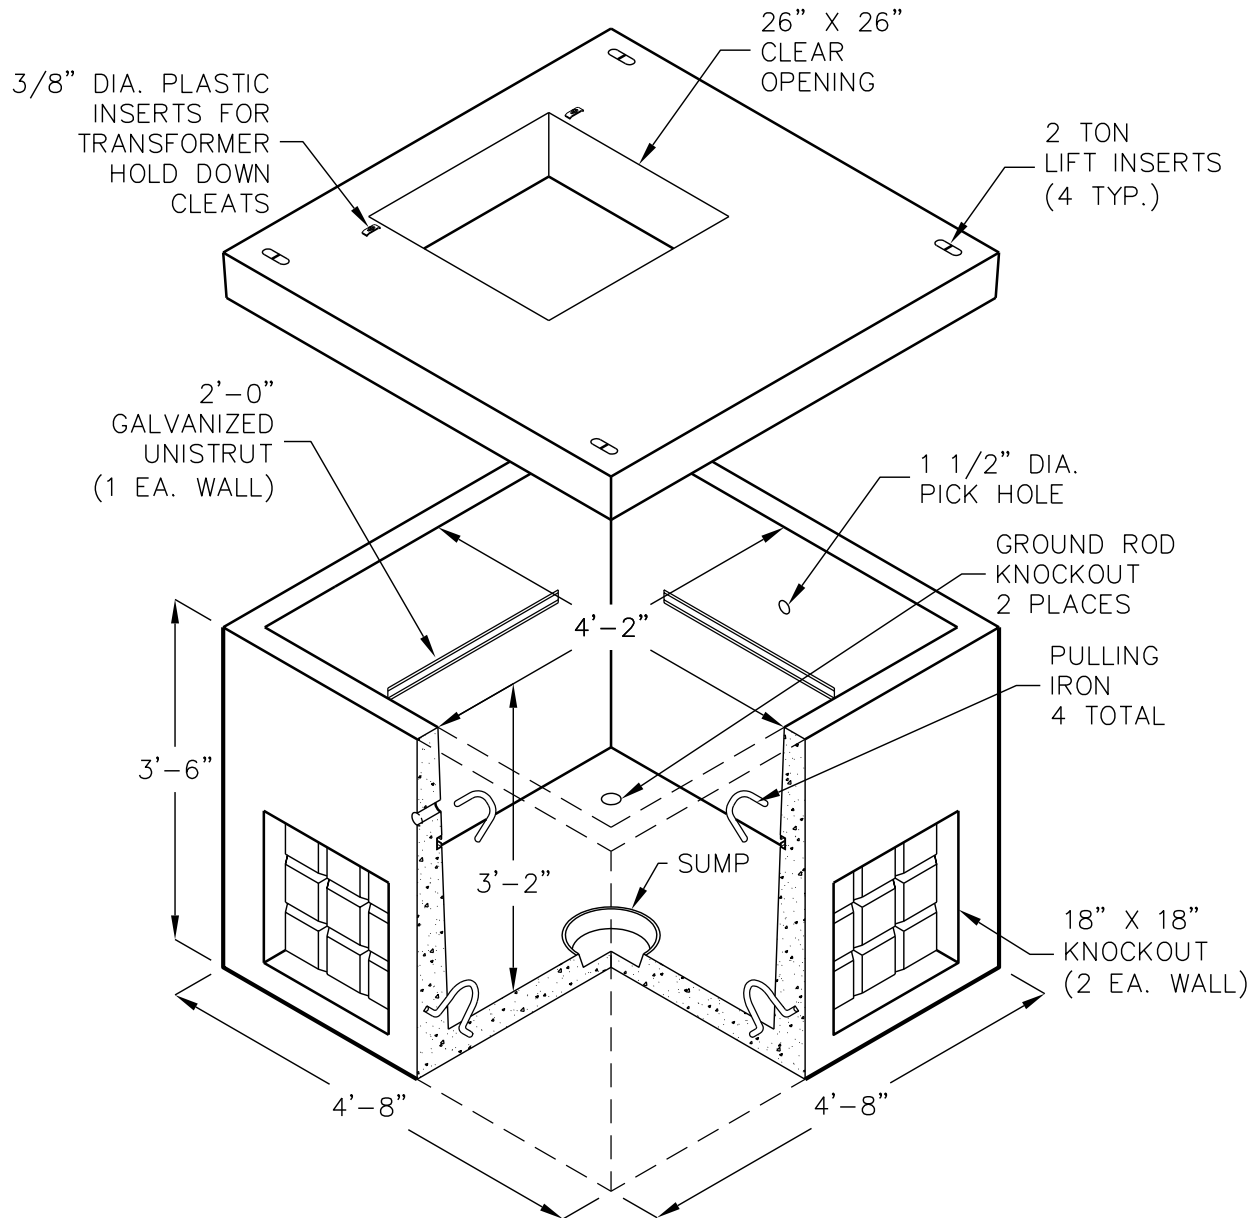

PPL 504LA BASE

W/PCORP 55-2626 COVER

4'-2" X 4'-2" X 3'-2"

(INSIDE DIMENSIONS)

PPL# 1790002

FOR COMPLETE DESIGN
AND PRODUCT INFORMATION
CONTACT JENSEN PRECAST.