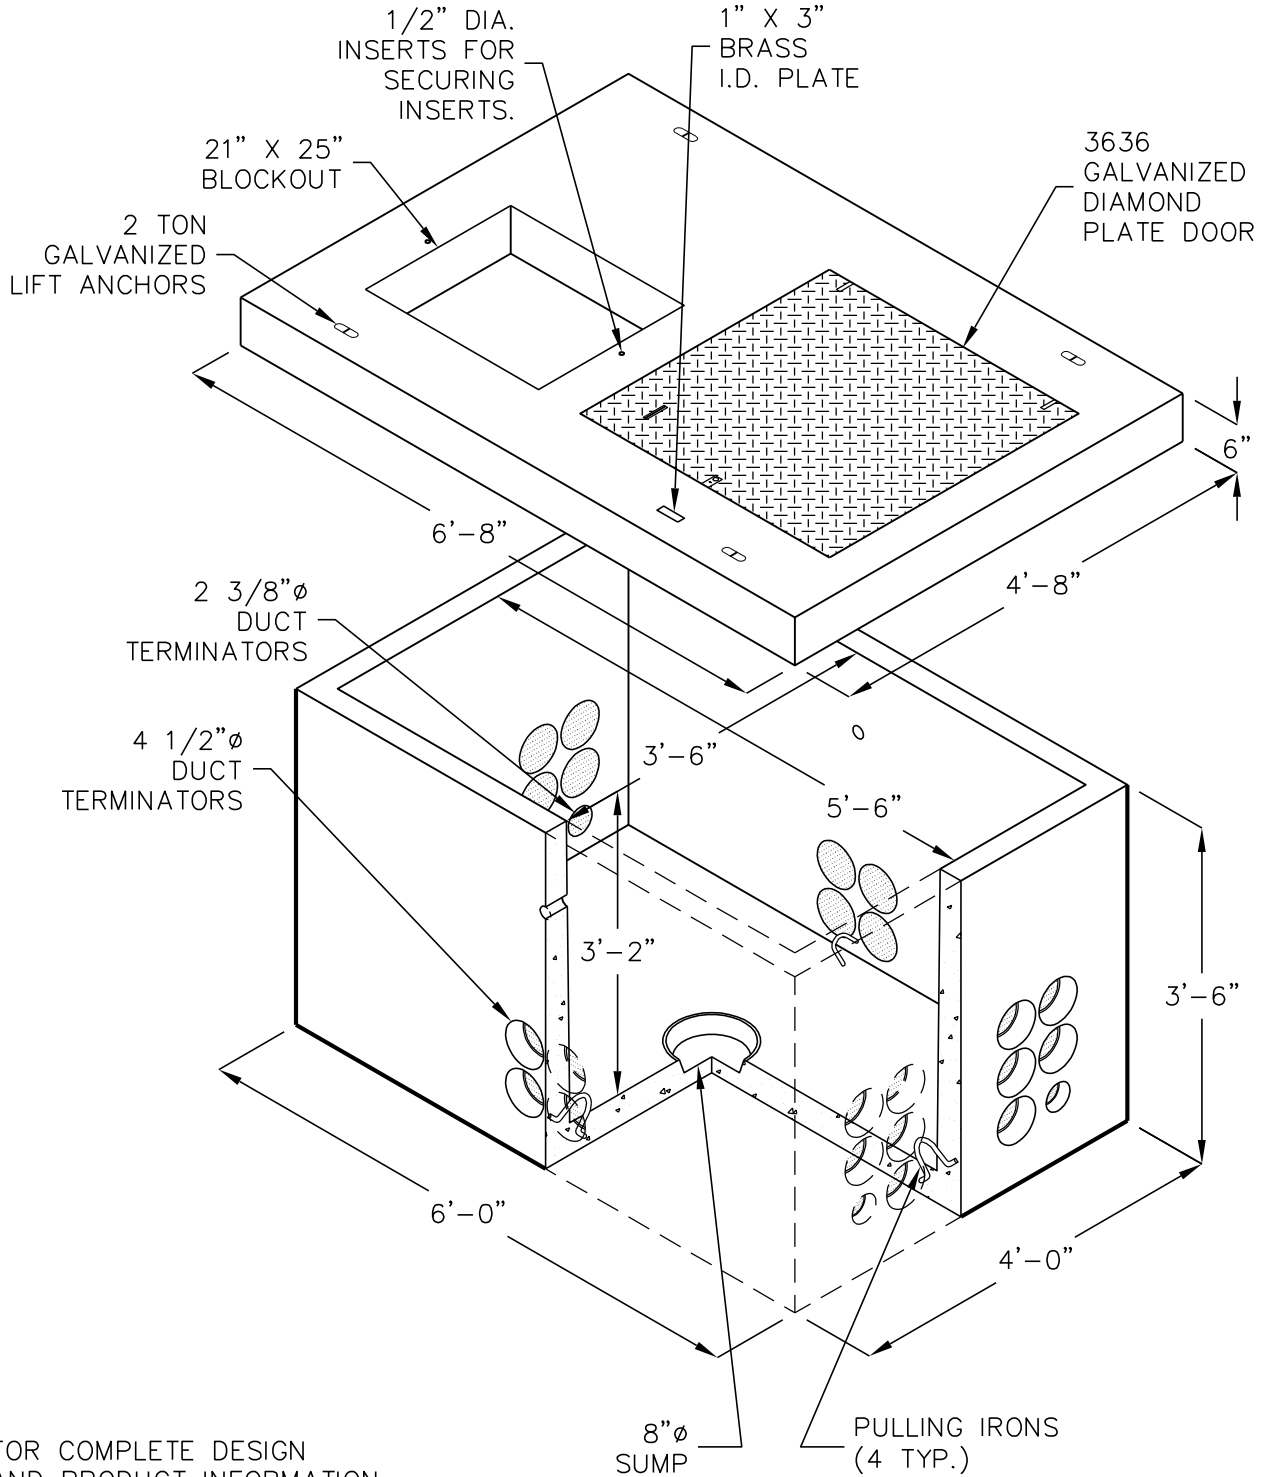

PGE 644-4 BASE

W/COVER 2125

3'-6" X 5'-6" X 3'-2"
(INSIDE DIMENSIONS)

FOR COMPLETE DESIGN
AND PRODUCT INFORMATION
CONTACT JENSEN PRECAST.