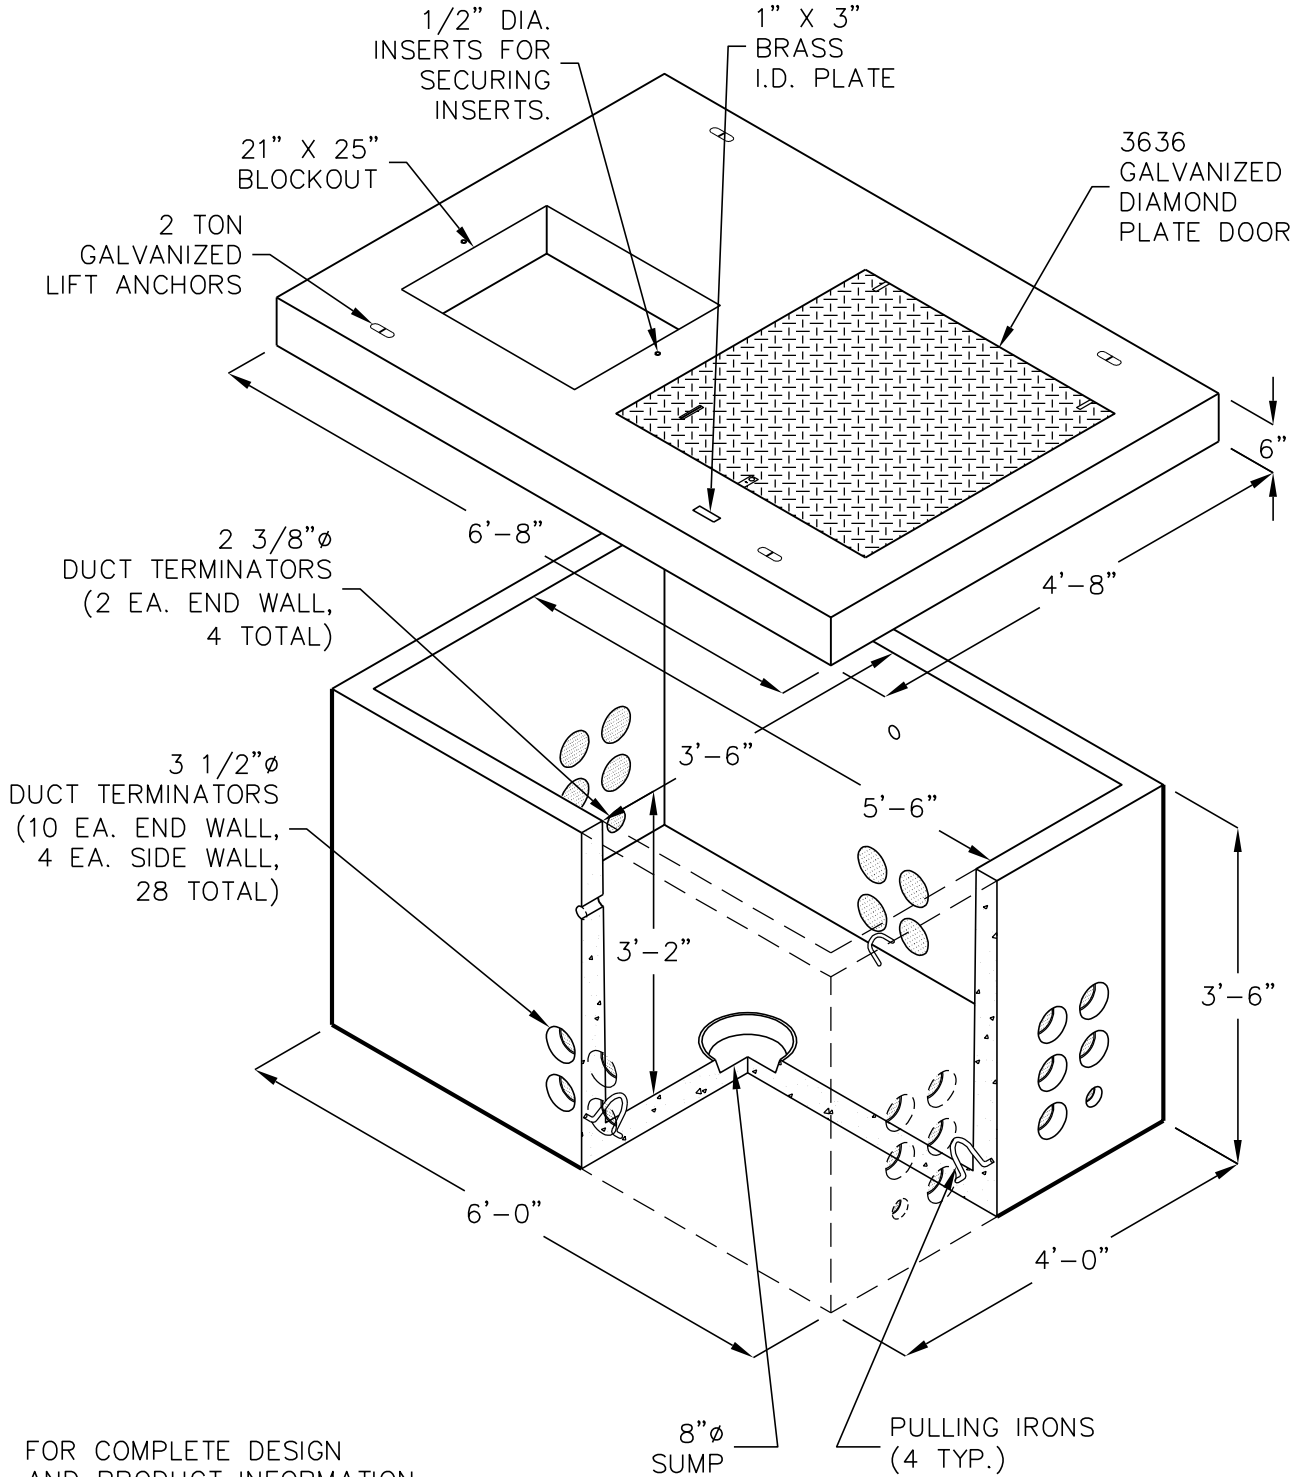

PGE 644-3 BASE

W/COVER 2125

3'-6" X 5'-6" X 3'-2"
(INSIDE DIMENSIONS)

FOR COMPLETE DESIGN
AND PRODUCT INFORMATION
CONTACT JENSEN PRECAST.