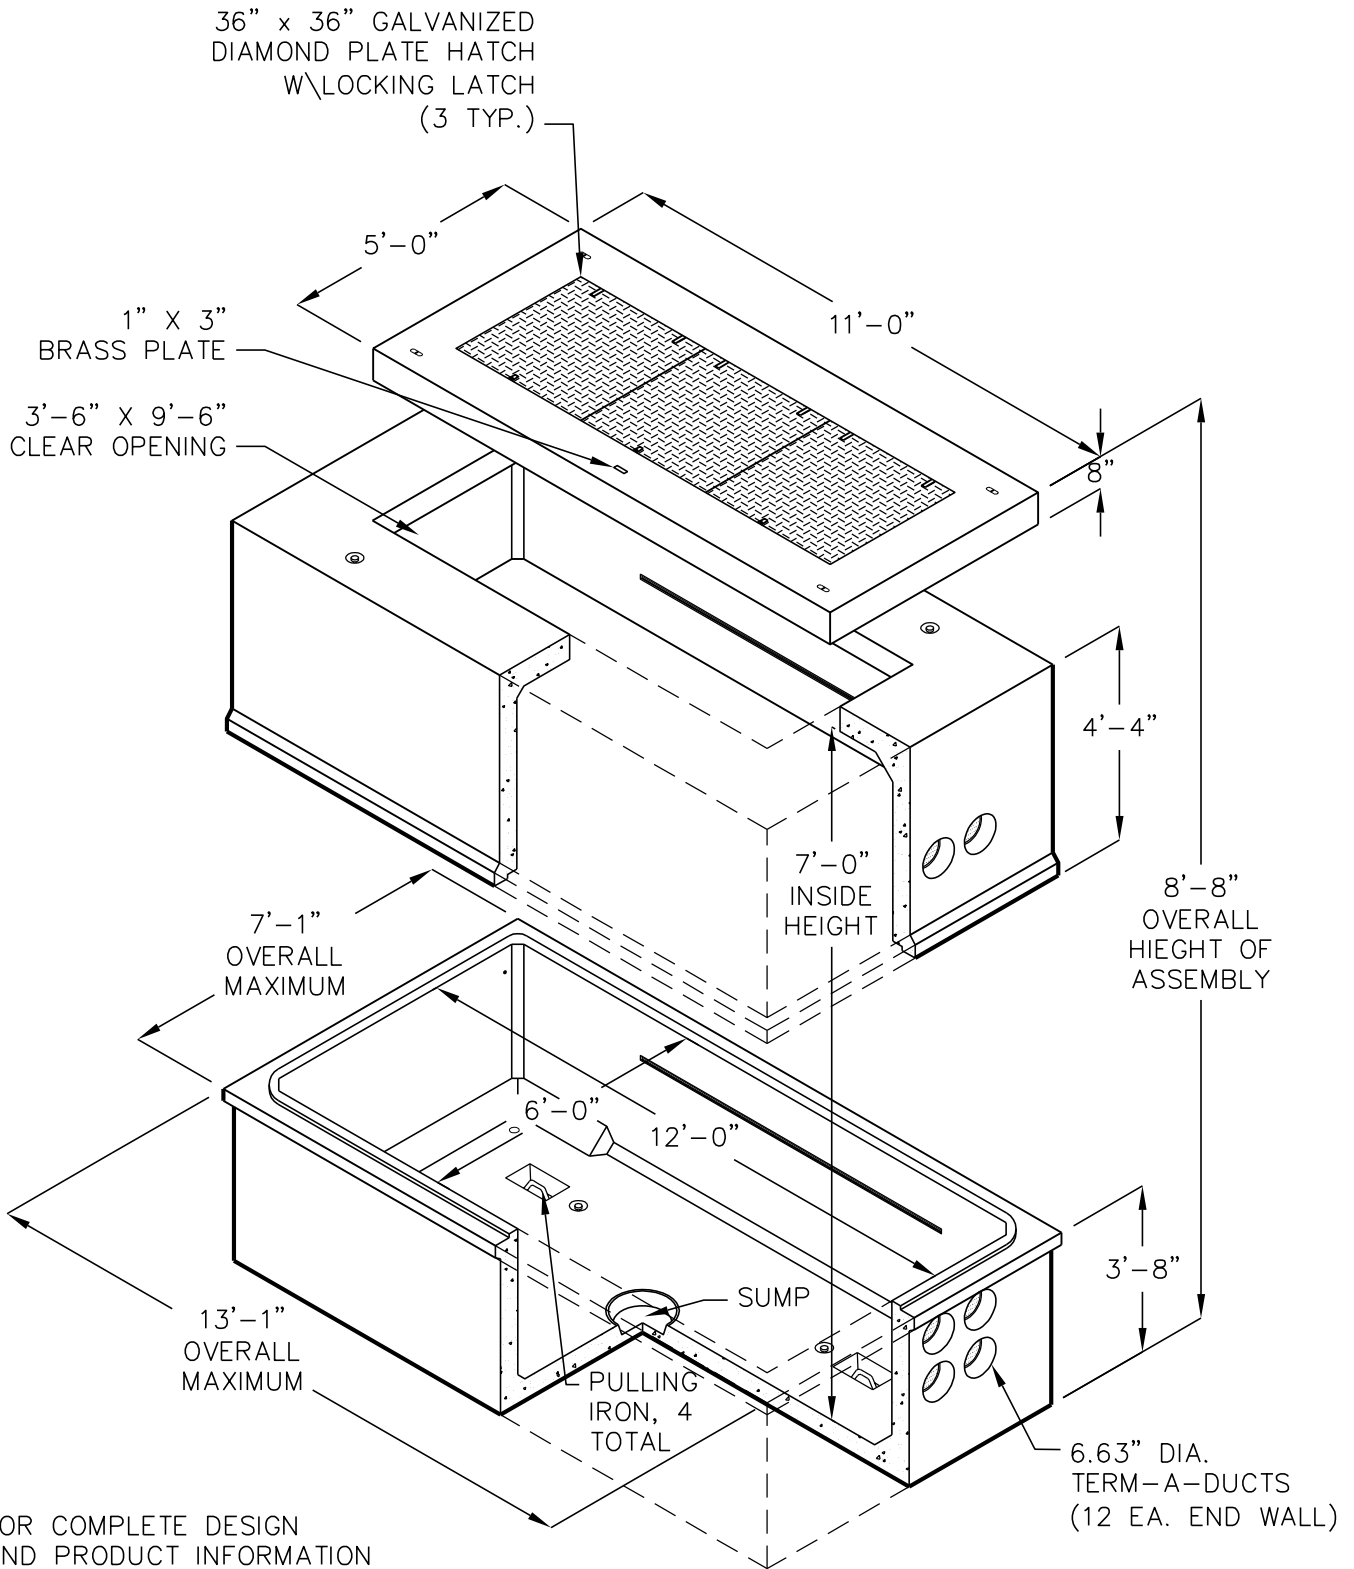

# PGE 612-7

WITH ADJUSTABLE TOP SLAB  
6'-0" X 12'-0" X 7'-0"  
(INSIDE DIMENSIONS)

FOR COMPLETE DESIGN AND PRODUCT INFORMATION CONTACT JENSEN PRECAST.