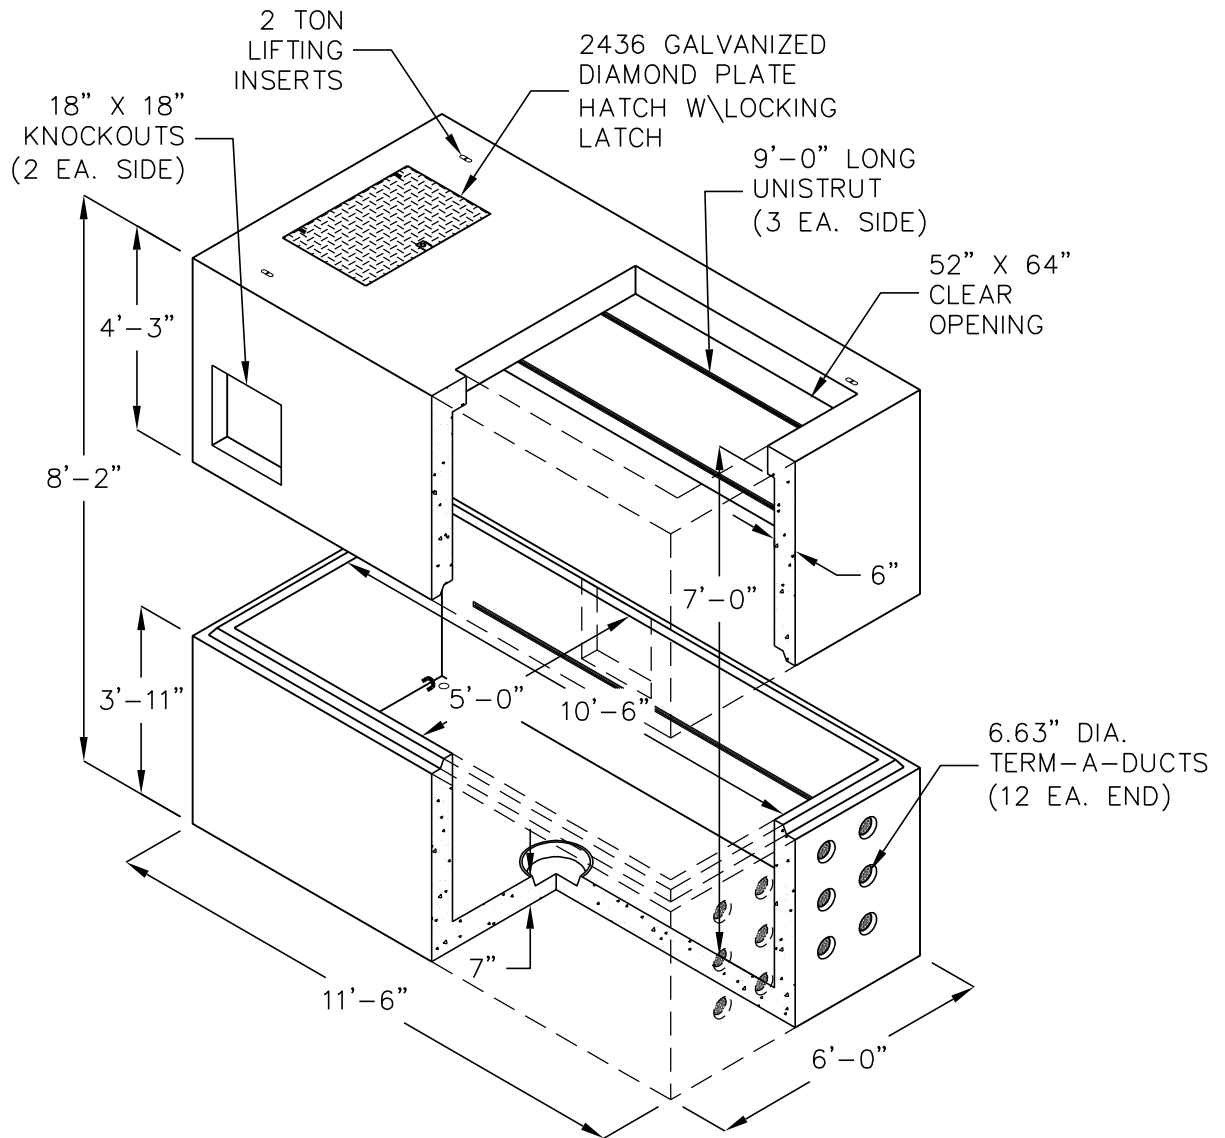

PGE 5106-2436 SW2

PADMOUNT SWITCH VAULT

1,200 Amps, 15KV

FOR COMPLETE DESIGN
AND PRODUCT INFORMATION
CONTACT JENSEN PRECAST.