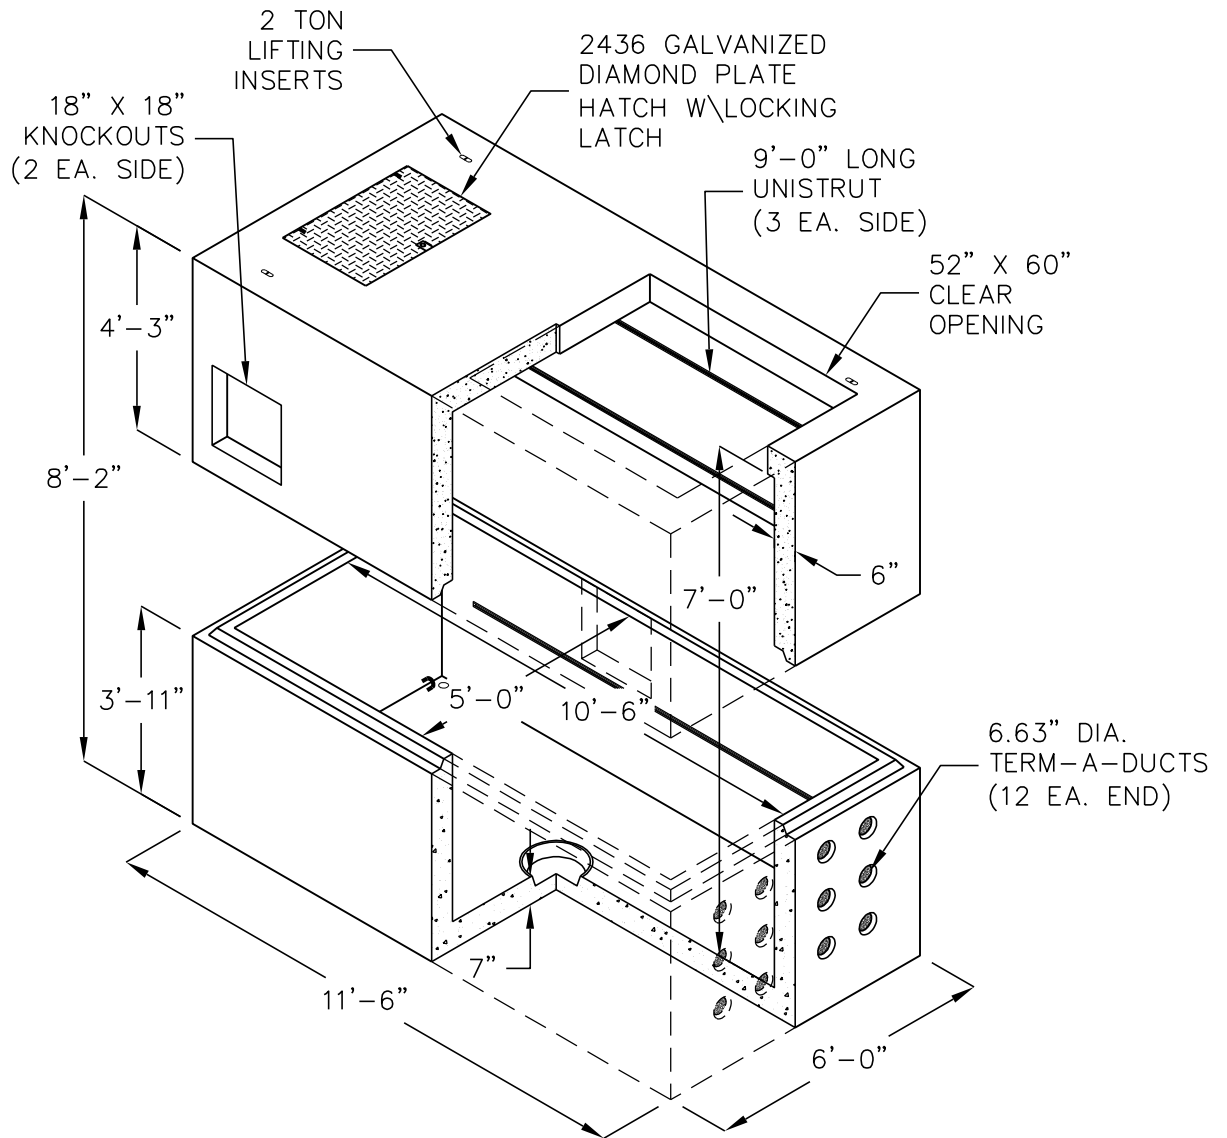

# PGE 5106-2436 SW1

PADMOUNT SWITCH VAULT

600 Amps, 15KV

FOR COMPLETE DESIGN  
AND PRODUCT INFORMATION  
CONTACT JENSEN PRECAST.