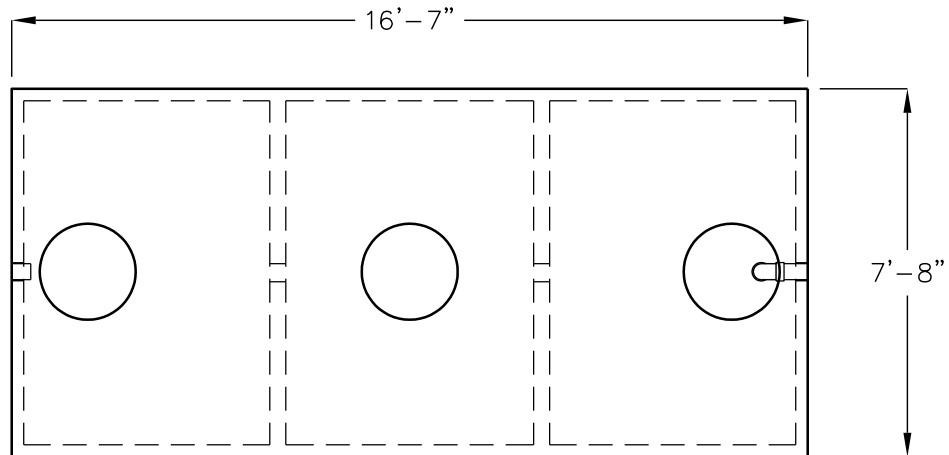

5000 GALLON CLARIFIER

MODEL CL5000
ACCEPTED BY UPC®

SIDE VIEW (CUTAWAY)

TOP VIEW
(COVERS REMOVED)

LIQUID CAPACITY: 5,000 GALLONS.

BOX DESIGN LOAD: H-20 TRAFFIC FROM
1' TO 4' OF SOIL COVER.

FOR COMPLETE DESIGN AND PRODUCT
INFORMATION CONTACT JENSEN PRECAST.