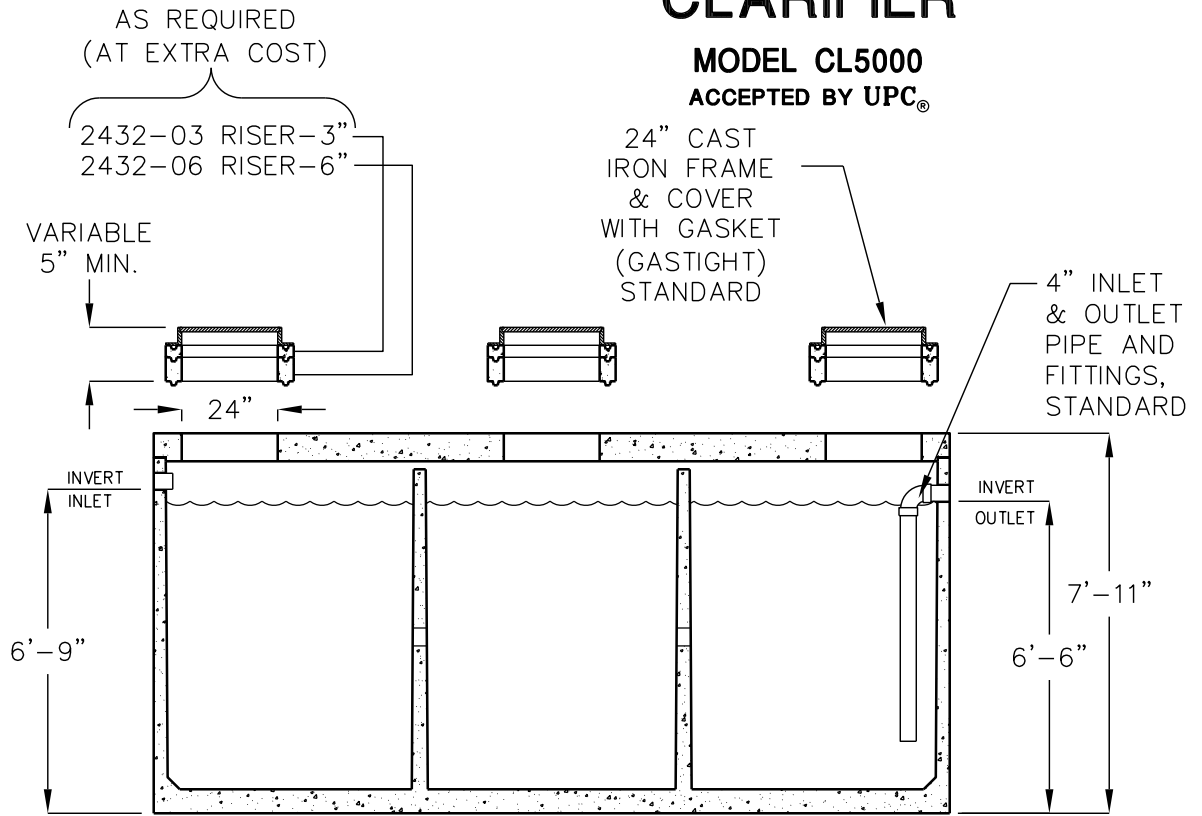

5000 GALLON CLARIFIER

MODEL CL5000
ACCEPTED BY UPC®

SIDE VIEW (CUTAWAY)

TOP VIEW
(COVERS REMOVED)

LIQUID CAPACITY: 5,000 GALLONS.

BOX DESIGN LOAD: H-20 TRAFFIC FROM
1' TO 4' OF SOIL COVER.

FOR COMPLETE DESIGN AND PRODUCT
INFORMATION CONTACT JENSEN PRECAST.