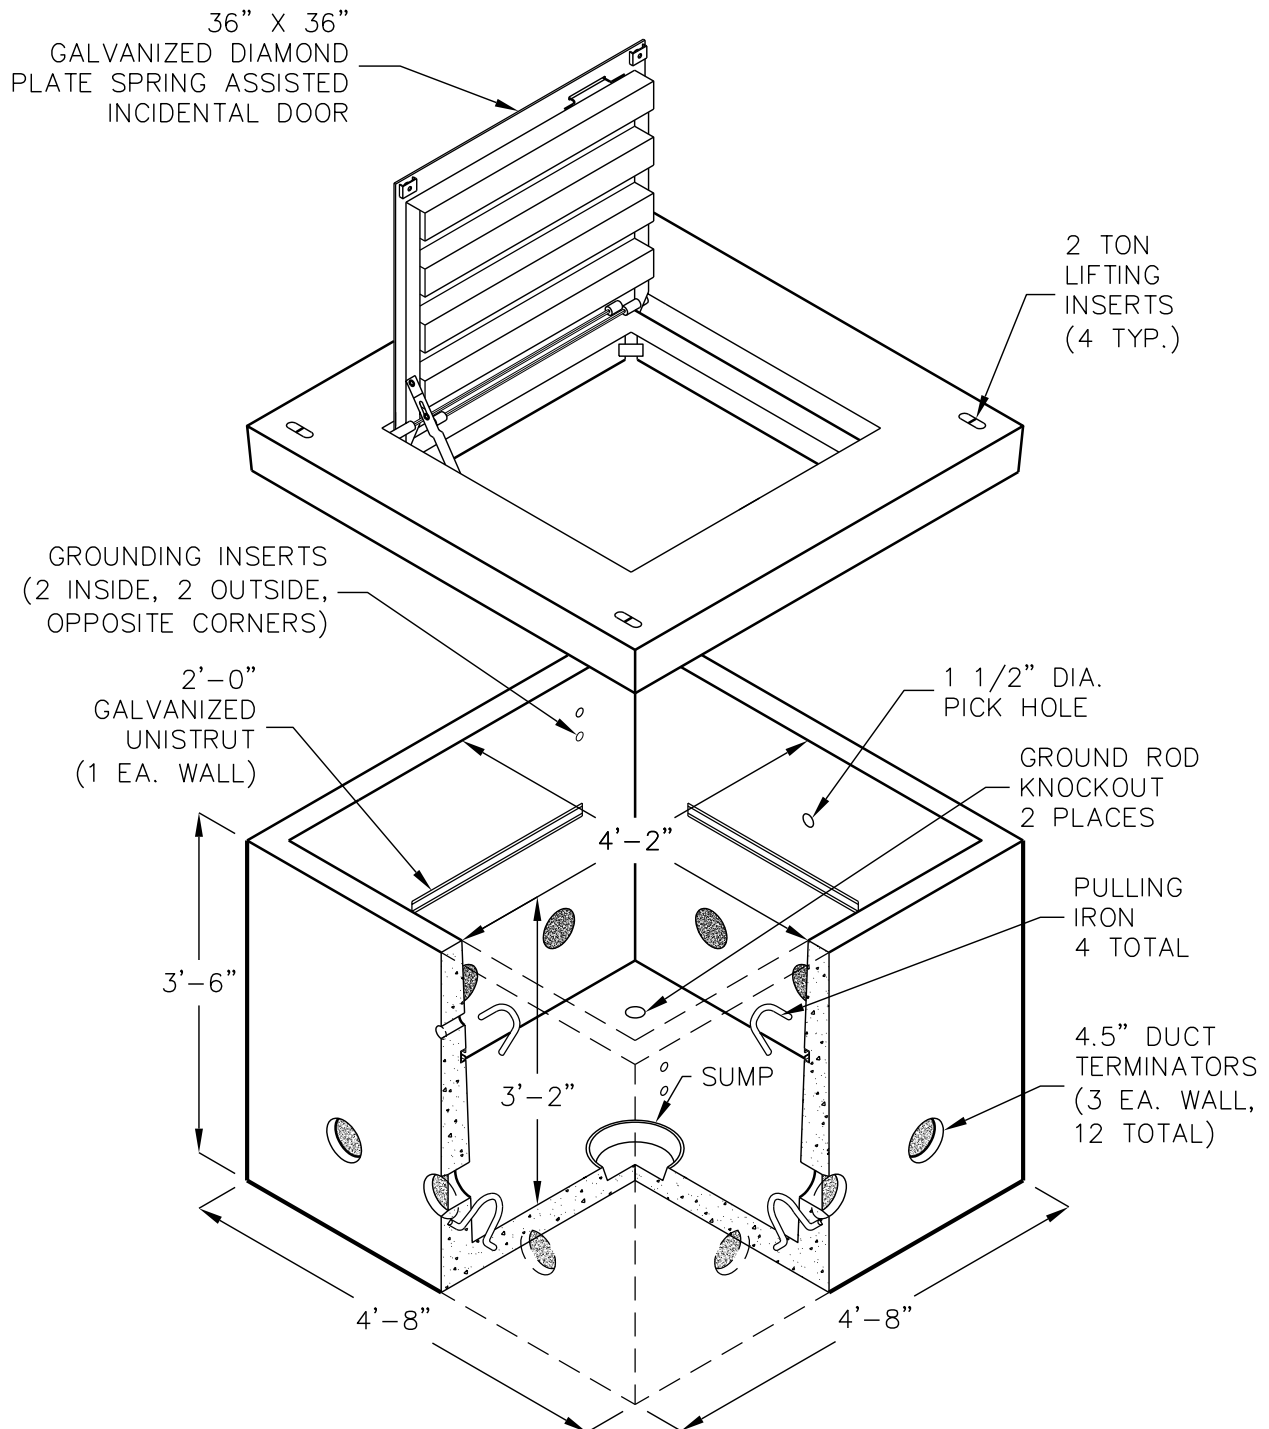

# PPL 504T BASE

W/PCORP 55-332P COVER

4'-2" X 4'-2" X 3'-2"

(INSIDE DIMENSIONS)

PPL# 1790001

FOR COMPLETE DESIGN  
AND PRODUCT INFORMATION  
CONTACT JENSEN PRECAST.