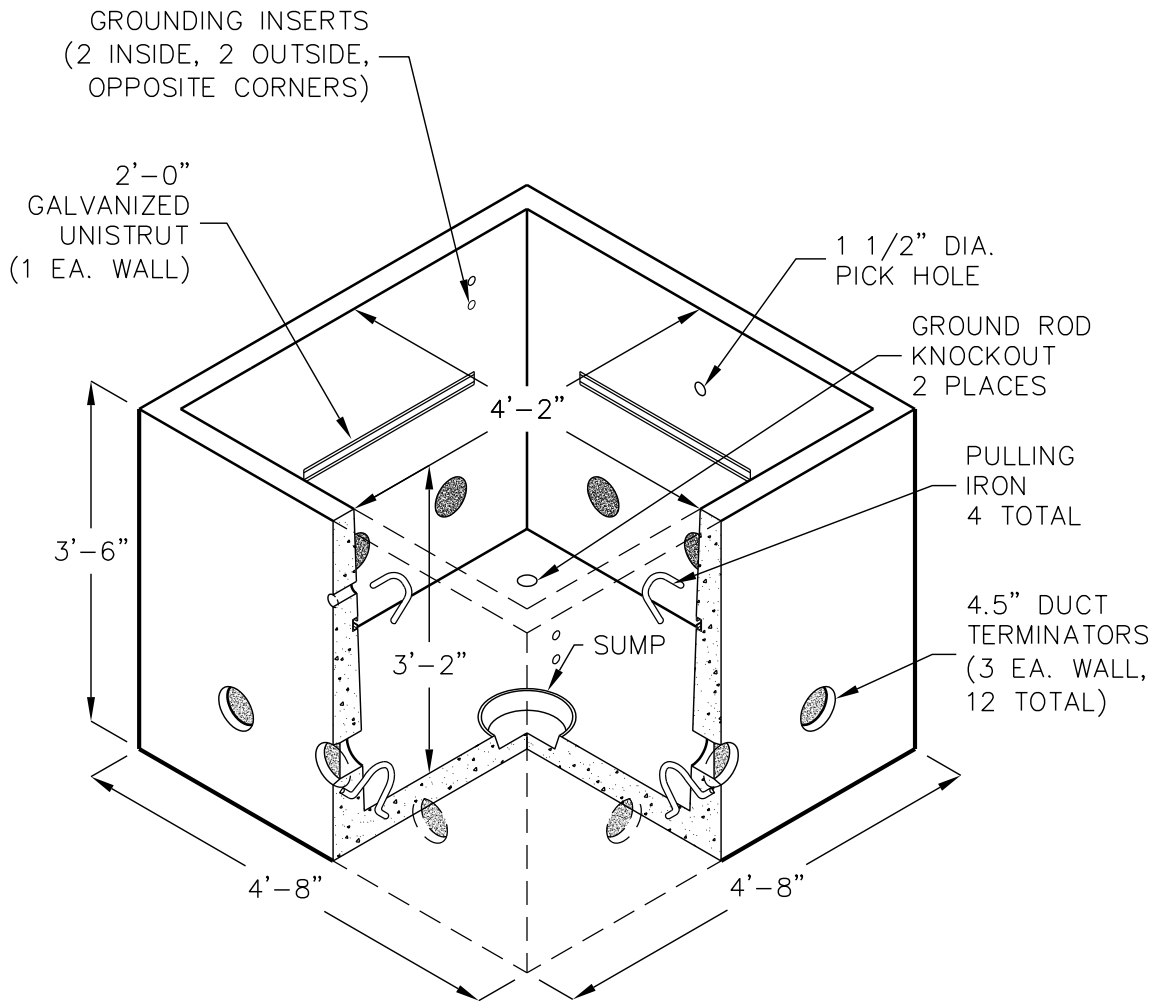

PPL 504T BASE

4'-2" X 4'-2" X 3'-2"
(INSIDE DIMENSIONS)

FOR COMPLETE DESIGN
AND PRODUCT INFORMATION
CONTACT JENSEN PRECAST.