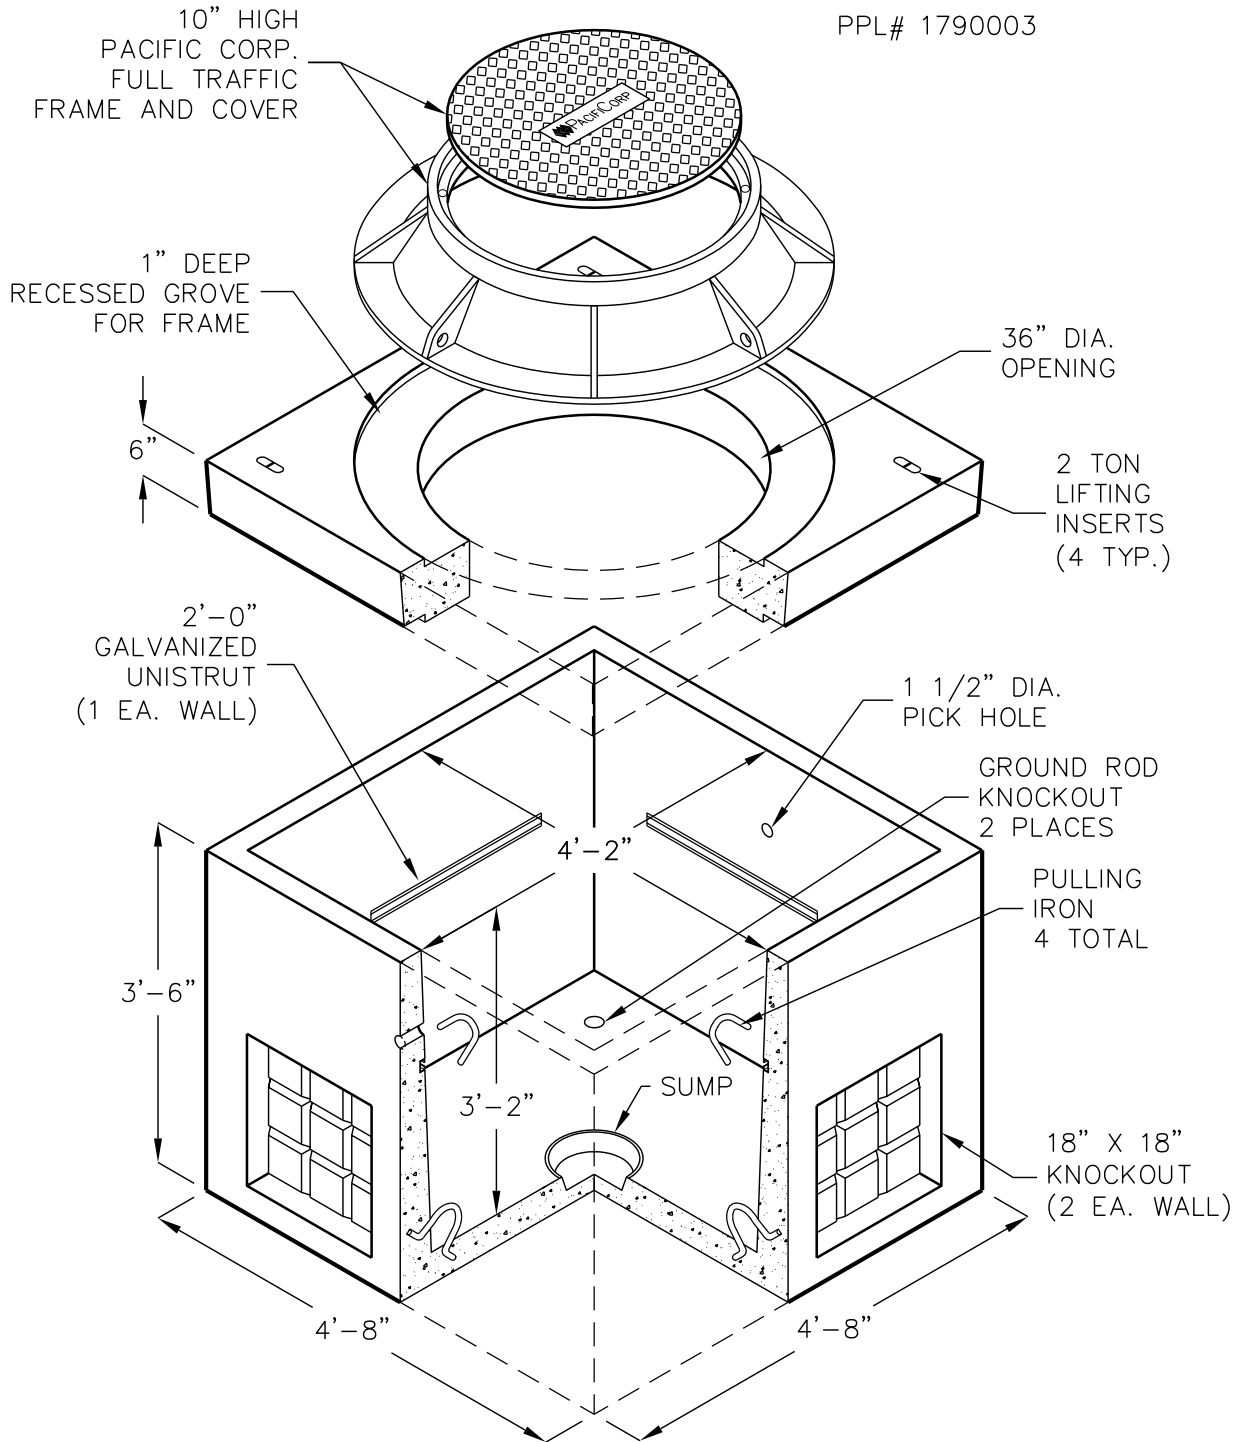

PPL 504LA BASE

W/PCORP 55-38C COVER

4'-2" X 4'-2" X 3'-2"

(INSIDE DIMENSIONS)

PPL# 1790003

FOR COMPLETE DESIGN
AND PRODUCT INFORMATION
CONTACT JENSEN PRECAST.