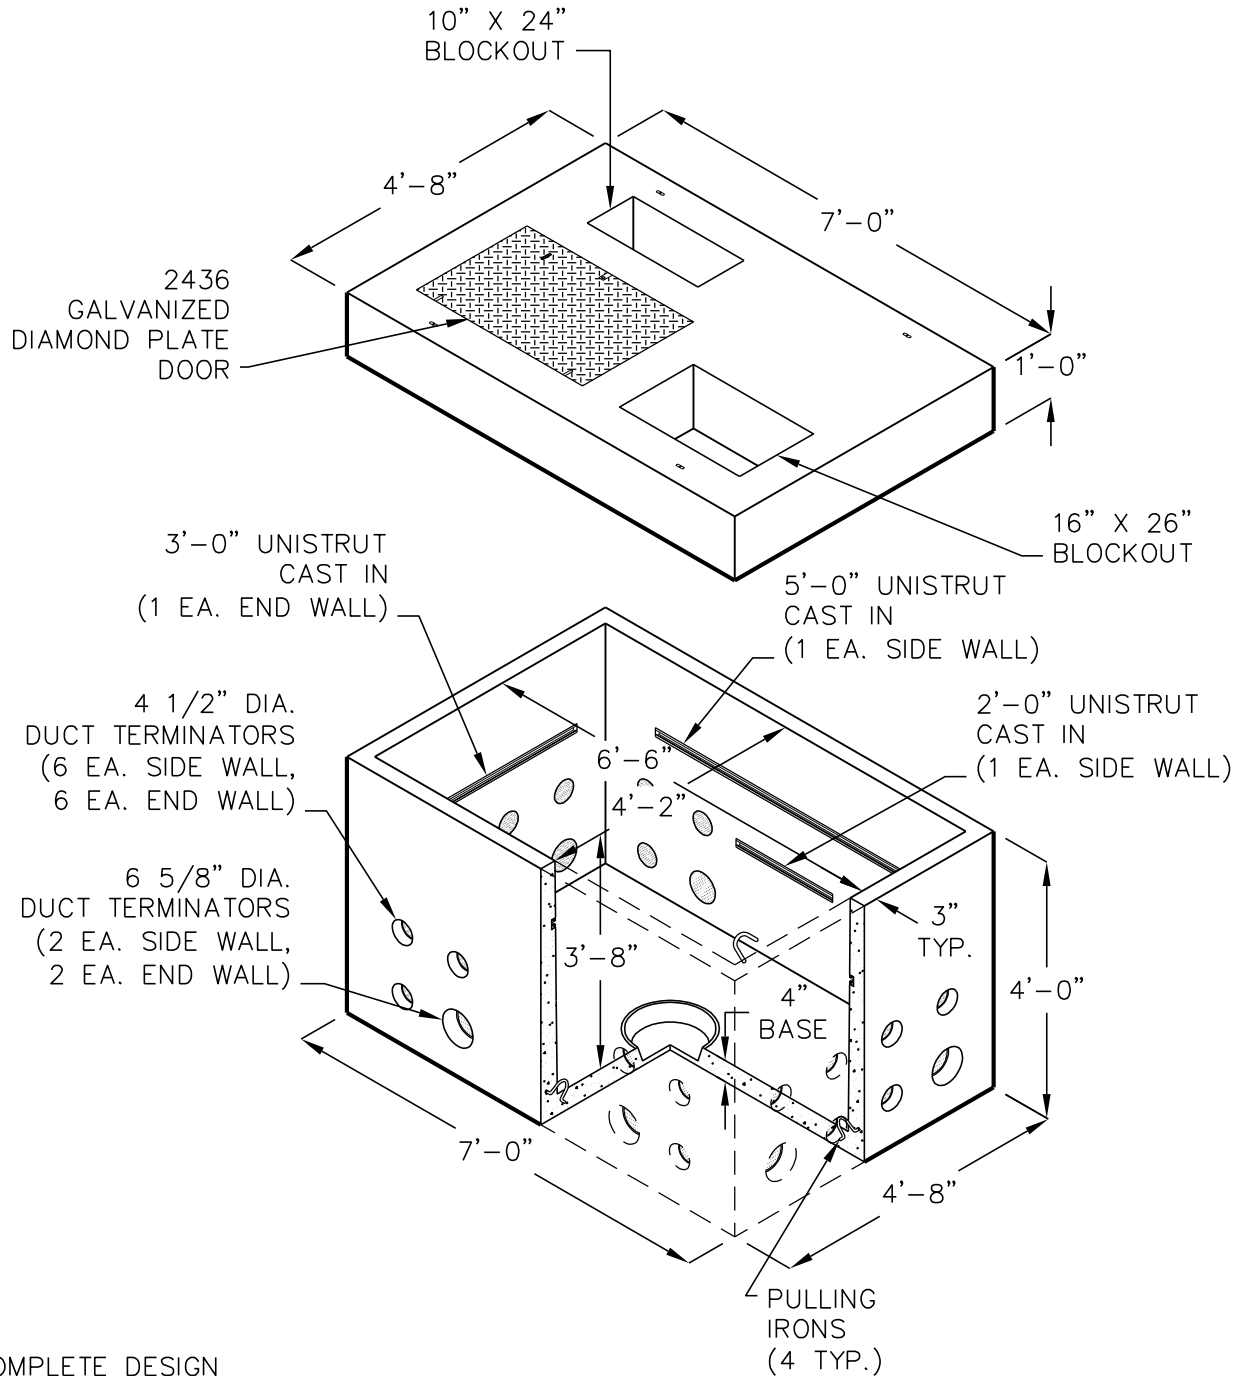

CEC 575 BASE W/VFI-1B J-CAB COVER

4'-2" X 6'-6" X 3'-8"
(INSIDE DIMENSIONS)

MEETS CEC SPECS.

FOR COMPLETE DESIGN
AND PRODUCT INFORMATION
CONTACT JENSEN PRECAST.