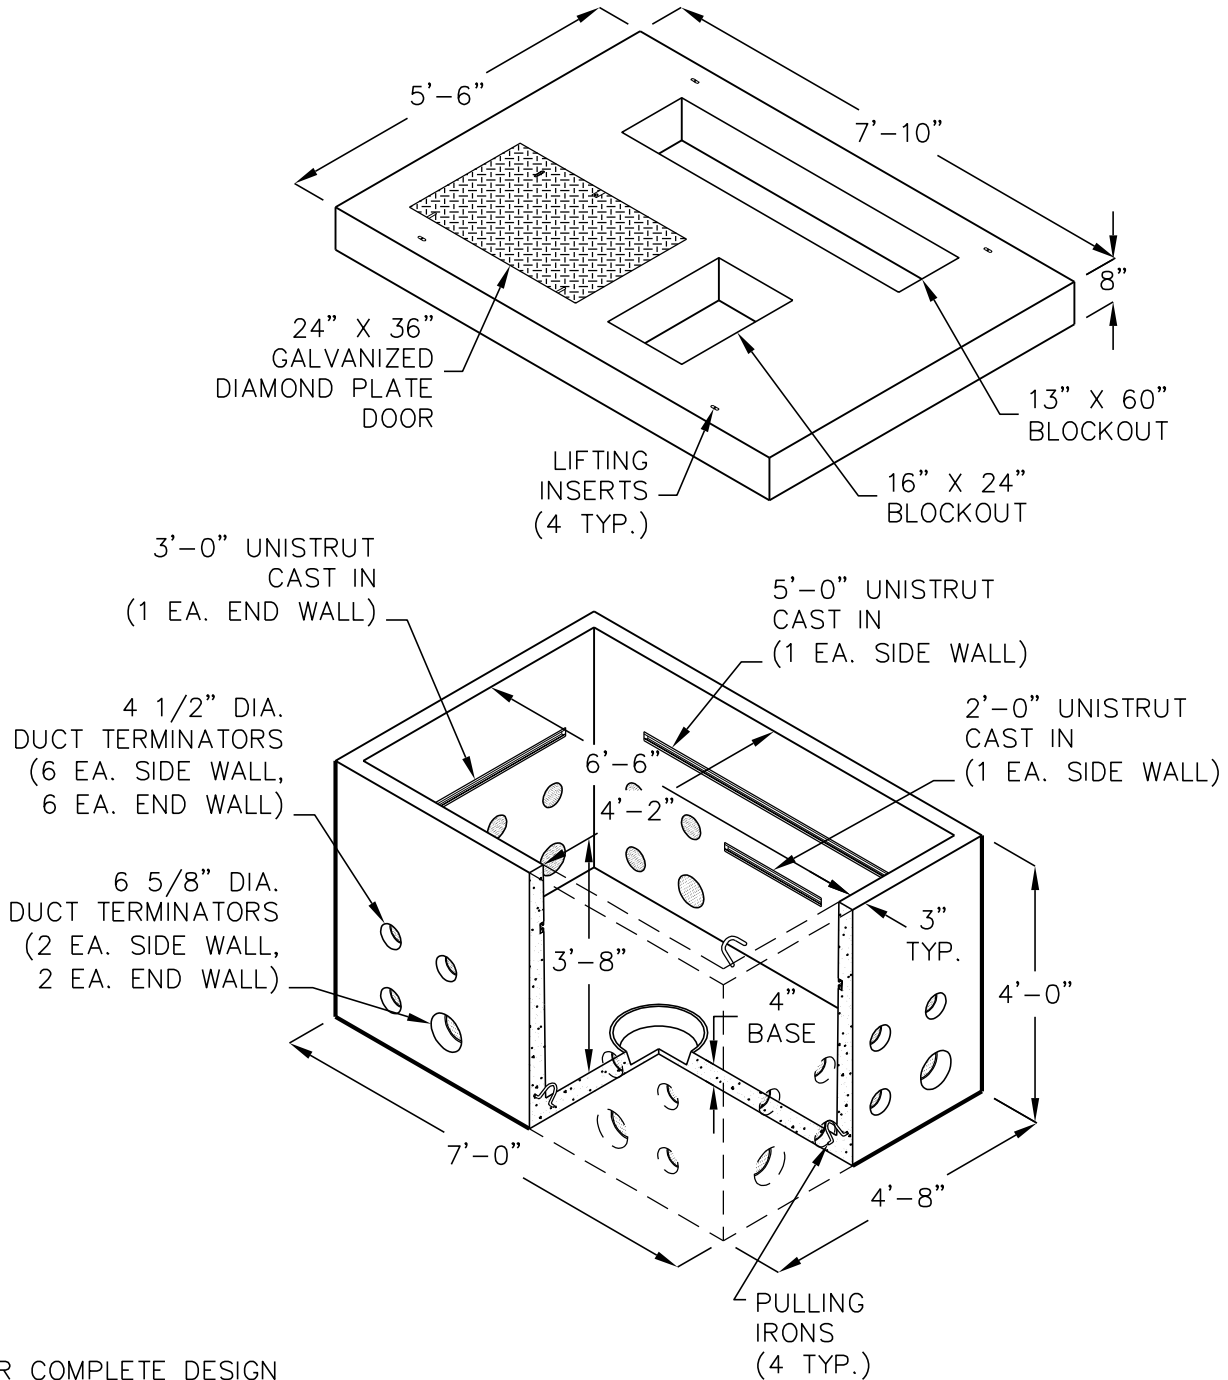

# CEC 575 BASE

W/VFI-1B THREE PHASE

J-CAB COVER

4'-2" X 6'-6" X 3'-8"

(INSIDE DIMENSIONS)

MEETS CEC SPECS.

FOR COMPLETE DESIGN  
AND PRODUCT INFORMATION  
CONTACT JENSEN PRECAST.