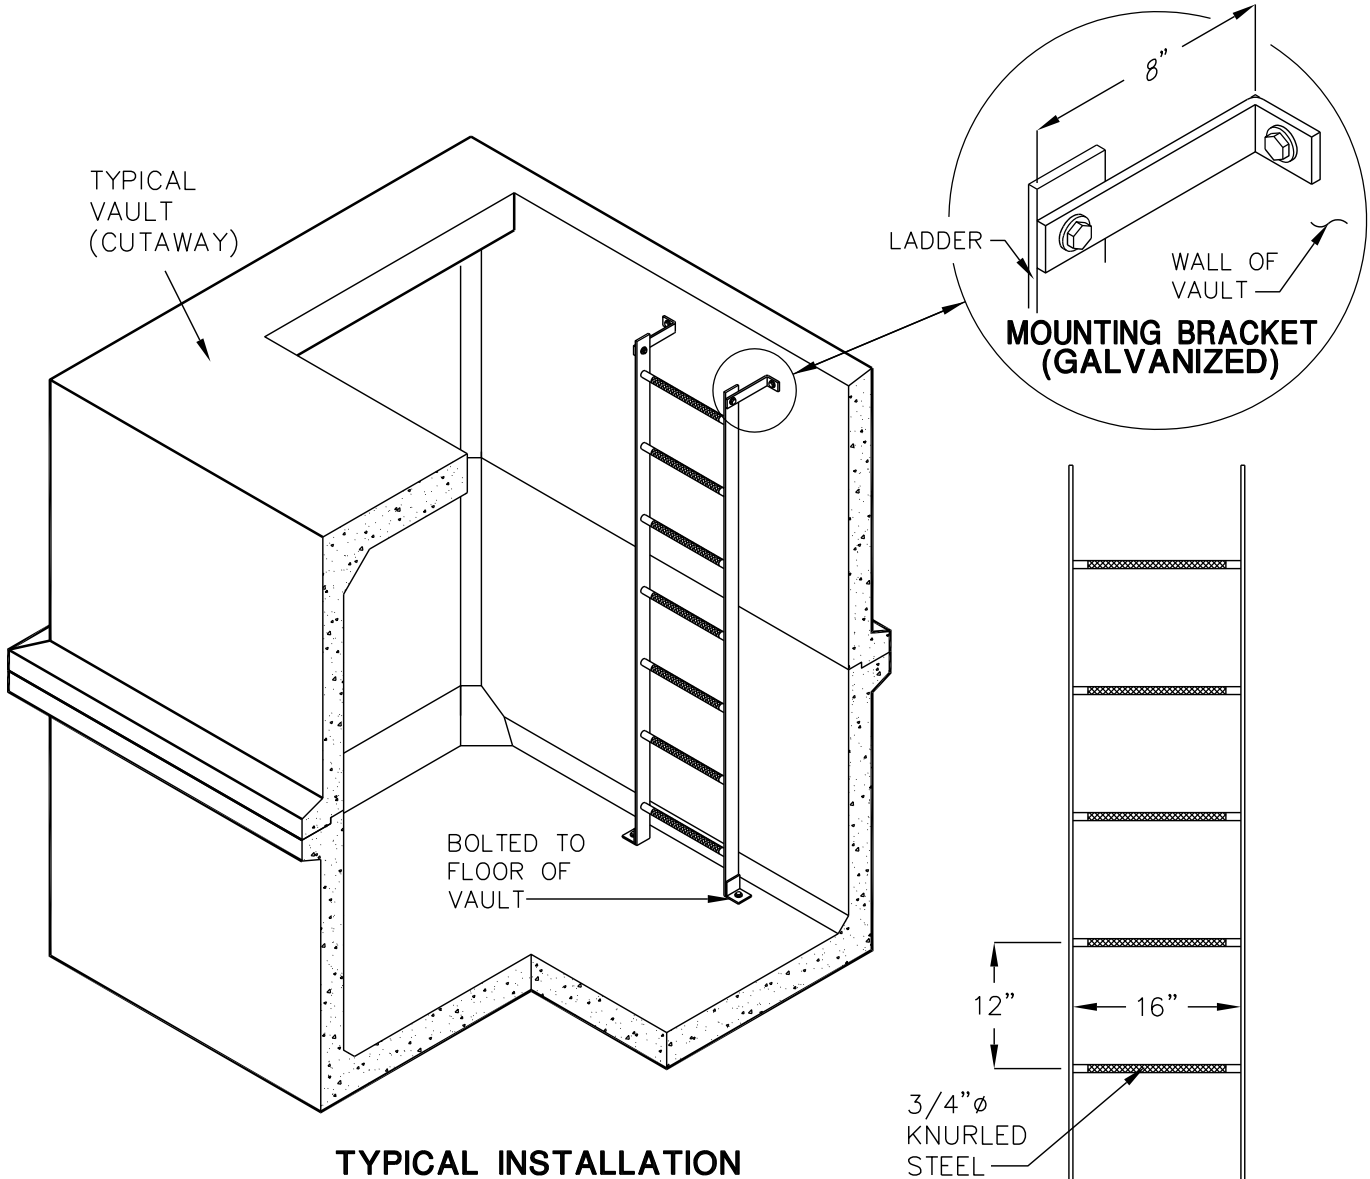

# LADDER

## MODEL I-3800 (WALL MOUNT STYLE)

**LADDER  
(GALVANIZED)**

LADDERS COME IN STANDARD LENGTHS OF 8', 10', AND 12'. CUSTOM SIZES CUT TO FIT ARE AVAILABLE. APPROX. WEIGHT IS 8.8 LBS. PER FOOT OF LENGTH. WHEN ORDERING, SPECIFY I-3800-(LENGTH).