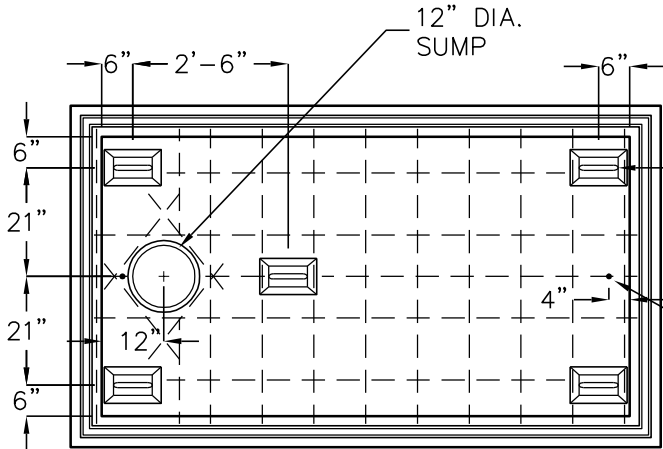

CITY OF REDDING

4686 VAULT

4'-6" x 8'-6" x 6'-6"
(INSIDE DIMENSIONS)

TOP VIEW

NORTH OR SOUTH WALL, TYP.

WEST WALL

EAST WALL