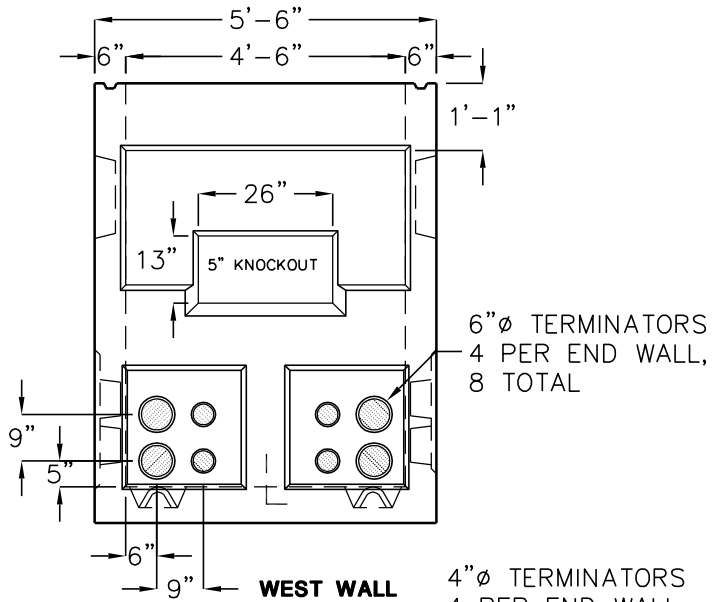

CITY OF REDDING

4686 VAULT

4'-6" x 8'-6" x 6'-6"
(INSIDE DIMENSIONS)

TOP VIEW

NORTH OR SOUTH WALL, TYP.

WEST WALL

EAST WALL