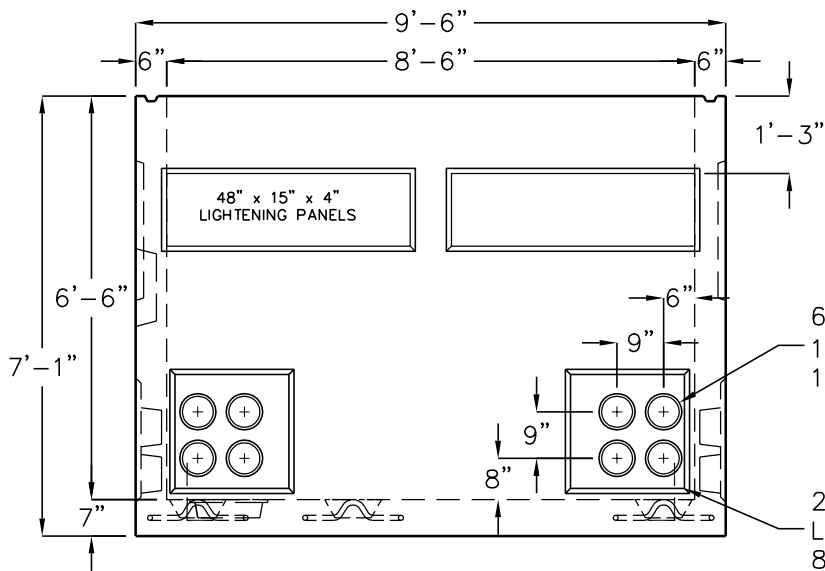

CITY OF REDDING

4686 VAULT

4'-6" x 8'-6" x 6'-6"
(INSIDE DIMENSIONS)

TOP VIEW

NORTH OR SOUTH WALL, TYP.

WEST WALL

EAST WALL