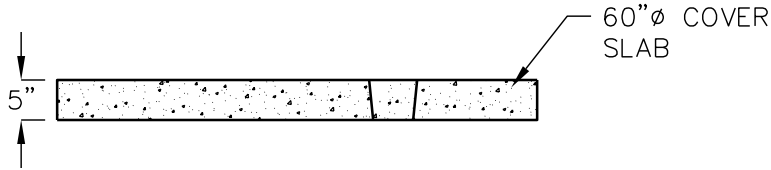

# CONCRETE PIT LINERS

TOP VIEW

WEEP HOLE  
TYP.  
OPTIONAL  
WITHOUT  
WEEP HOLES

4" THIN WALL  
KNOCKOUT  
FOR PVC  
INLET

SECTION VIEW

FOR COMPLETE  
DESIGN AND PRODUCT  
INFORMATION, CONTACT  
JENSEN PRECAST.