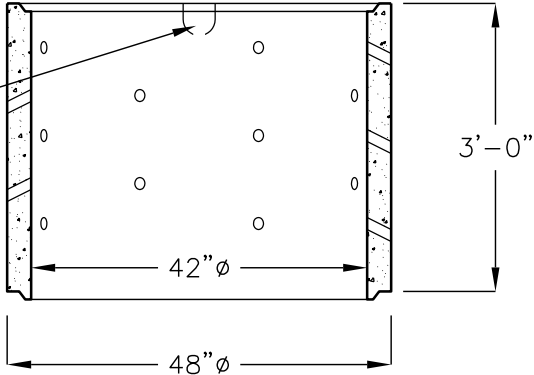

# CONCRETE PIT LINERS

TOP VIEW

WEEP HOLE  
TYP.  
OPTIONAL  
WITHOUT  
WEEP HOLES

4" THIN WALL  
KNOCKOUT  
FOR PVC  
INLET

SECTION VIEW

FOR COMPLETE  
DESIGN AND PRODUCT  
INFORMATION, CONTACT  
JENSEN PRECAST.