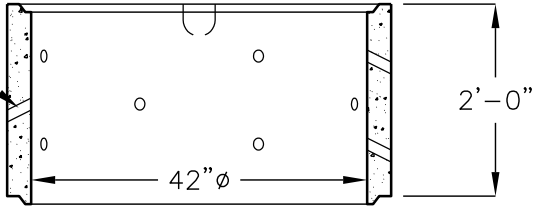

# CONCRETE PIT LINERS

TOP VIEW

WEEP HOLE  
TYP.  
OPTIONAL  
WITHOUT  
WEEP HOLES

4" THIN WALL  
KNOCKOUT  
FOR PVC  
INLET

SECTION VIEW

FOR COMPLETE  
DESIGN AND PRODUCT  
INFORMATION, CONTACT  
JENSEN PRECAST.