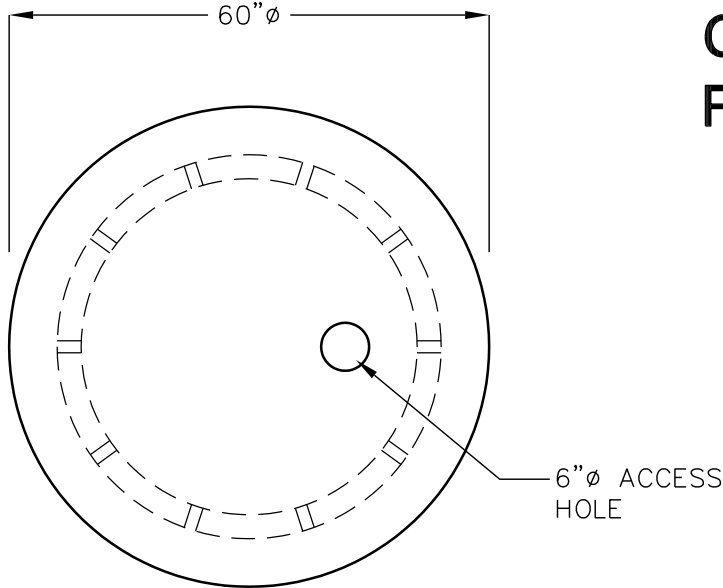

# CONCRETE PIT LINERS

TOP VIEW

WEEP HOLE  
TYP.  
OPTIONAL  
WITHOUT  
WEEP HOLES

4" THIN WALL  
KNOCKOUT  
FOR PVC  
INLET

SECTION VIEW

FOR COMPLETE  
DESIGN AND PRODUCT  
INFORMATION, CONTACT  
JENSEN PRECAST.