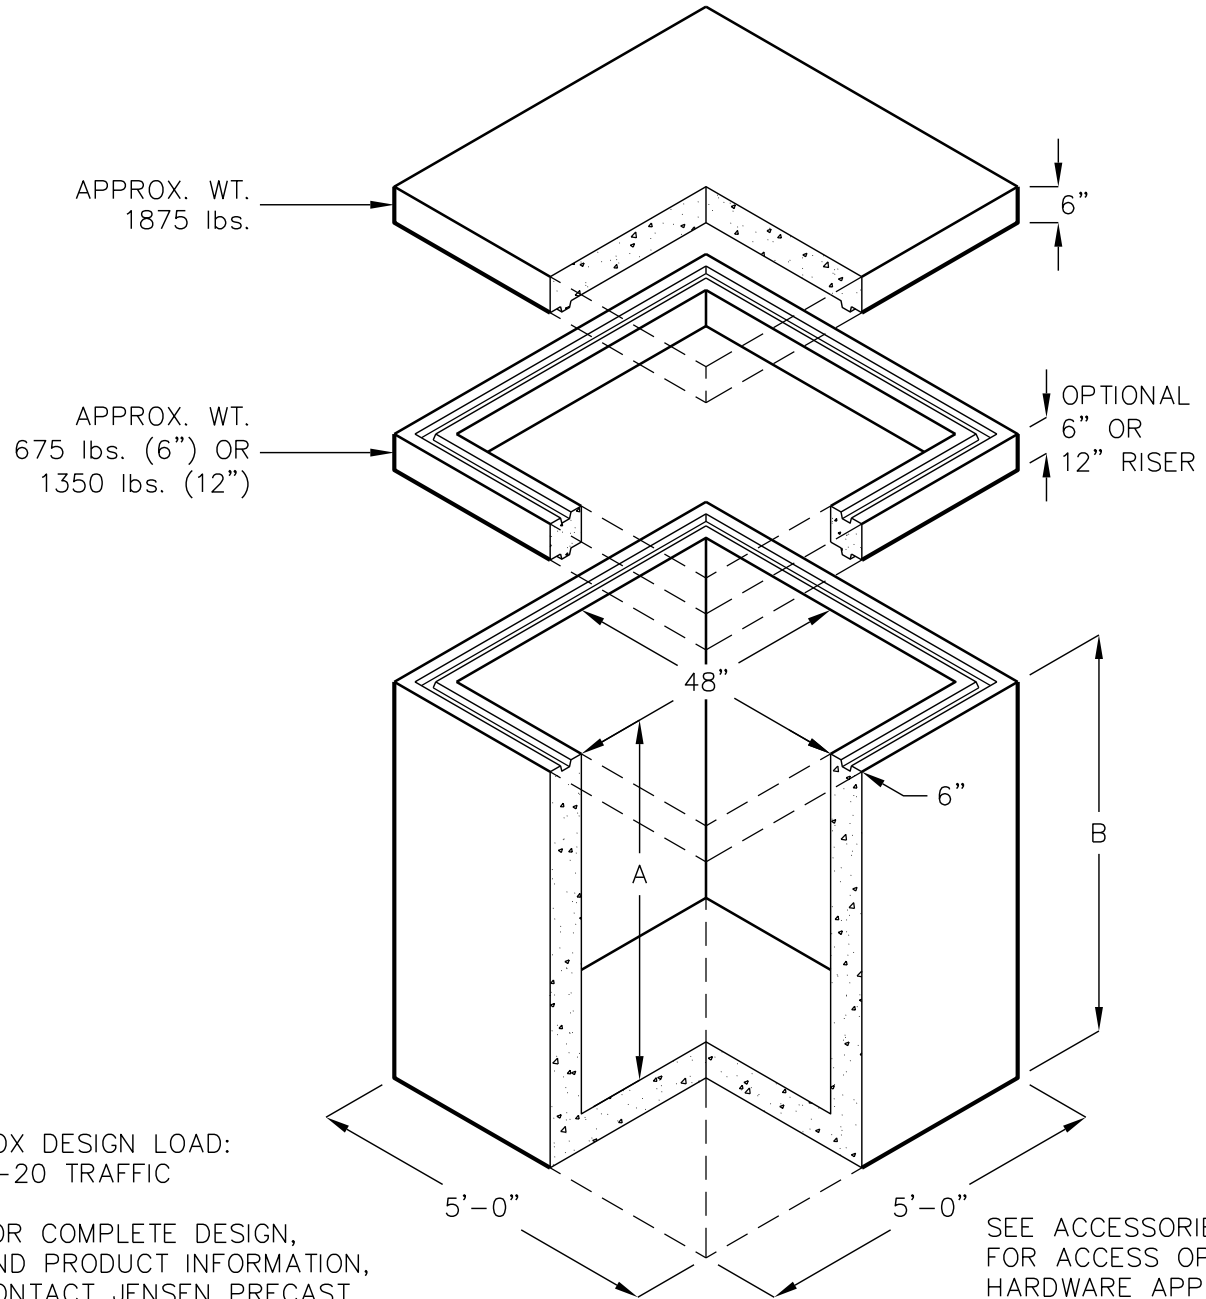

MODEL 4848-U

48" INSIDE WIDTH X 48" INSIDE LENGTH

MODEL	A	B	INSIDE VOLUME		APPROX. WT.
4848U-48	4'-0"	4'-6"	64 CU. FT.	474 GAL.	3900 LBS.
4848U-60	5'-0"	5'-6"	80 CU. FT.	592 GAL.	8625 LBS.
4848U-72	6'-0"	6'-6"	96 CU. FT.	710 GAL.	9975 LBS.