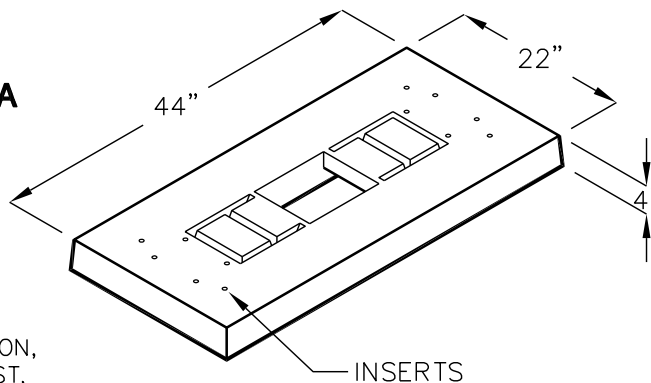

SAI PADS

MODEL NO.	WEIGHT
38Y-4056-4	723 LBS.
38Y-4056-F	871 LBS.
38Y-4056-4A	214 LBS.

38Y-4056-4

38Y-4056-F

38Y-4056-4A

FOR COMPLETE DESIGN,
AND PRODUCT INFORMATION,
CONTACT JENSEN PRECAST.