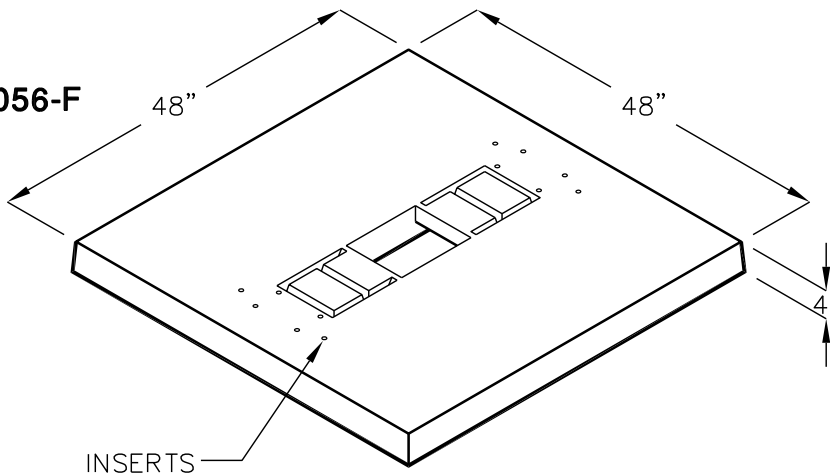

SAI PADS

MODEL NO.	WEIGHT
38Y-4056-4	723 LBS.
38Y-4056-F	871 LBS.
38Y-4056-4A	214 LBS.

38Y-4056-4

38Y-4056-F

38Y-4056-4A

FOR COMPLETE DESIGN,
AND PRODUCT INFORMATION,
CONTACT JENSEN PRECAST.