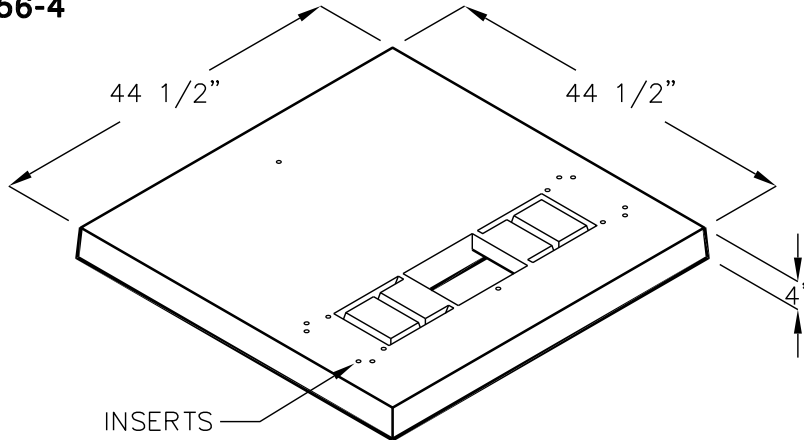

SAI PADS

MODEL NO.	WEIGHT
38Y-4056-4	723 LBS.
38Y-4056-F	871 LBS.
38Y-4056-4A	214 LBS.

38Y-4056-4

38Y-4056-F

38Y-4056-4A

FOR COMPLETE DESIGN,
AND PRODUCT INFORMATION,
CONTACT JENSEN PRECAST.