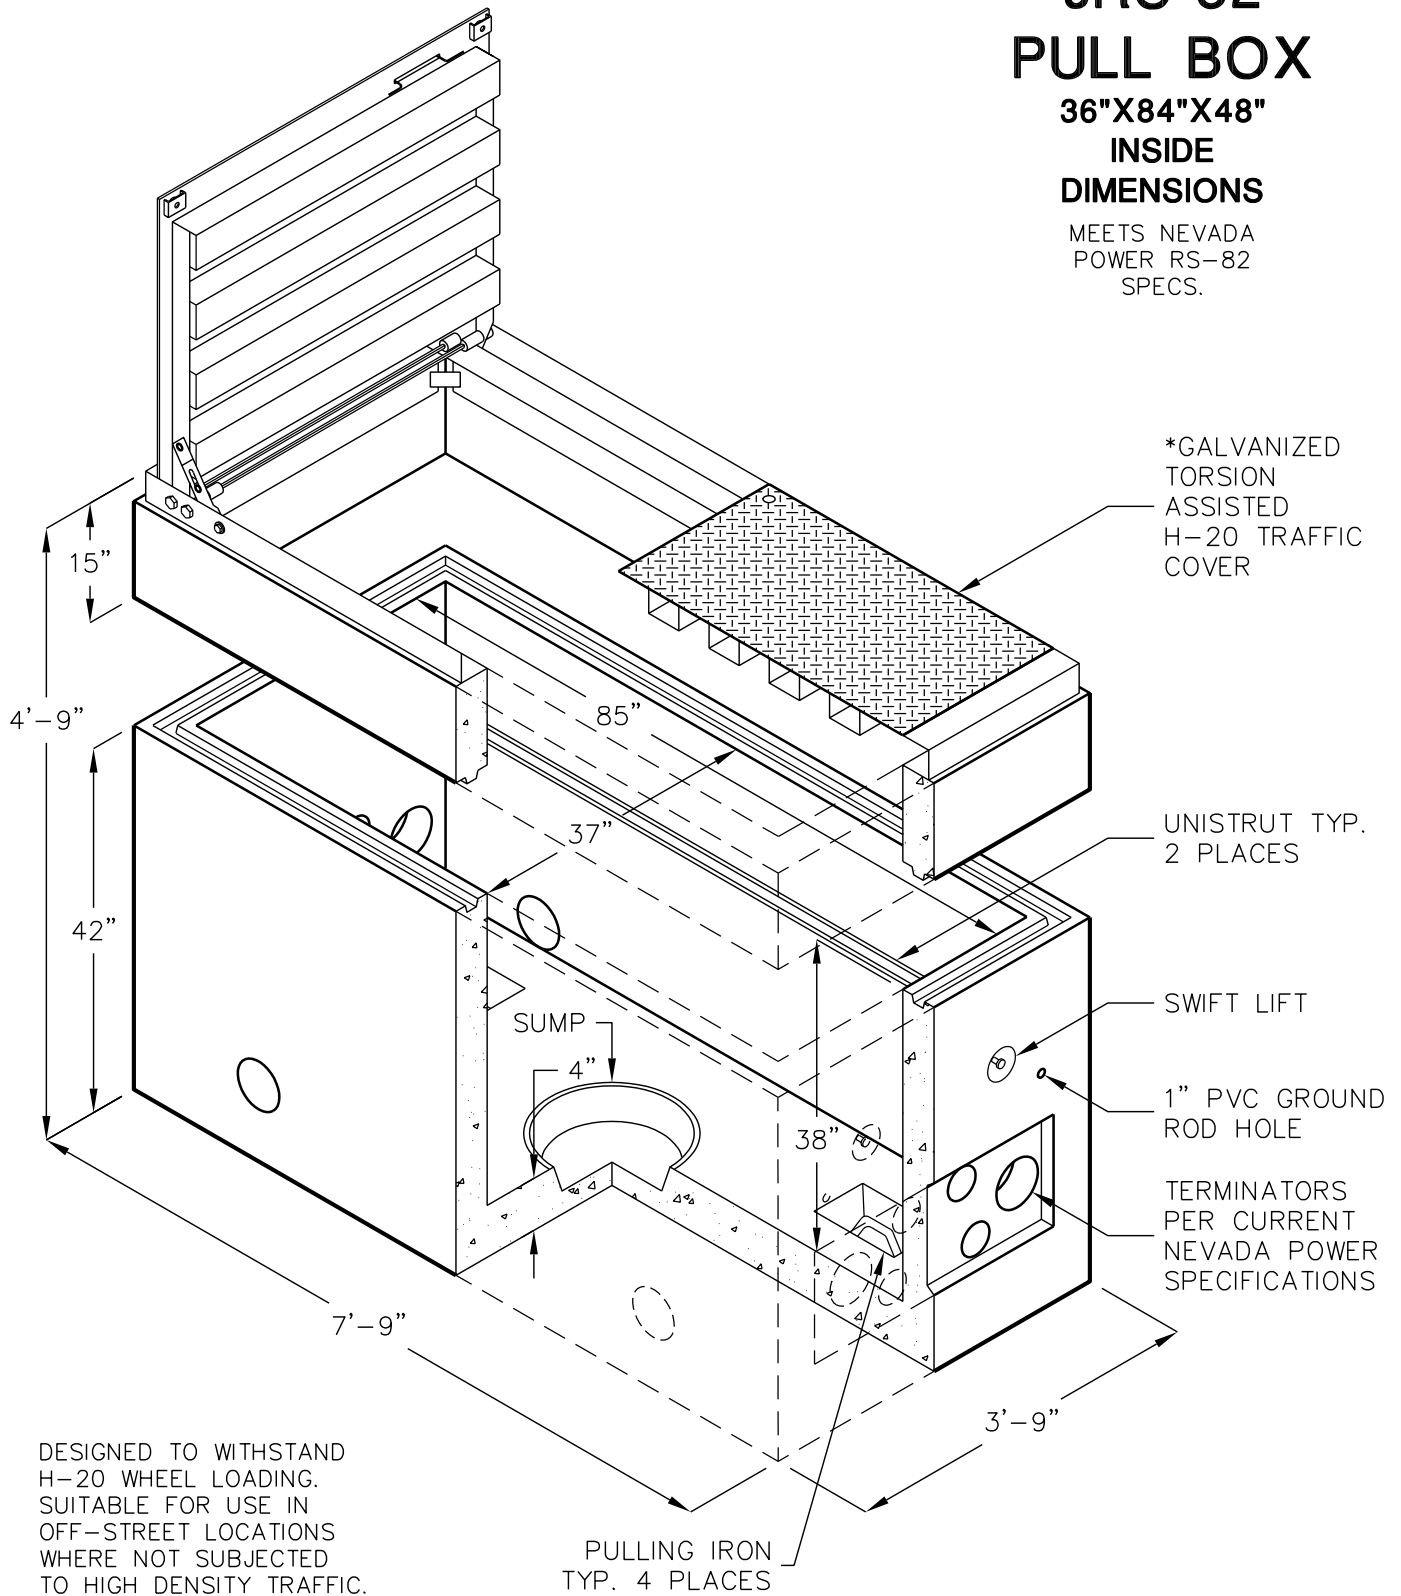

JRS-82 PULL BOX

36"X84"X48"

INSIDE
DIMENSIONS

MEETS NEVADA
POWER RS-82
SPECS.

DESIGNED TO WITHSTAND
H-20 WHEEL LOADING.
SUITABLE FOR USE IN
OFF-STREET LOCATIONS
WHERE NOT SUBJECTED
TO HIGH DENSITY TRAFFIC.