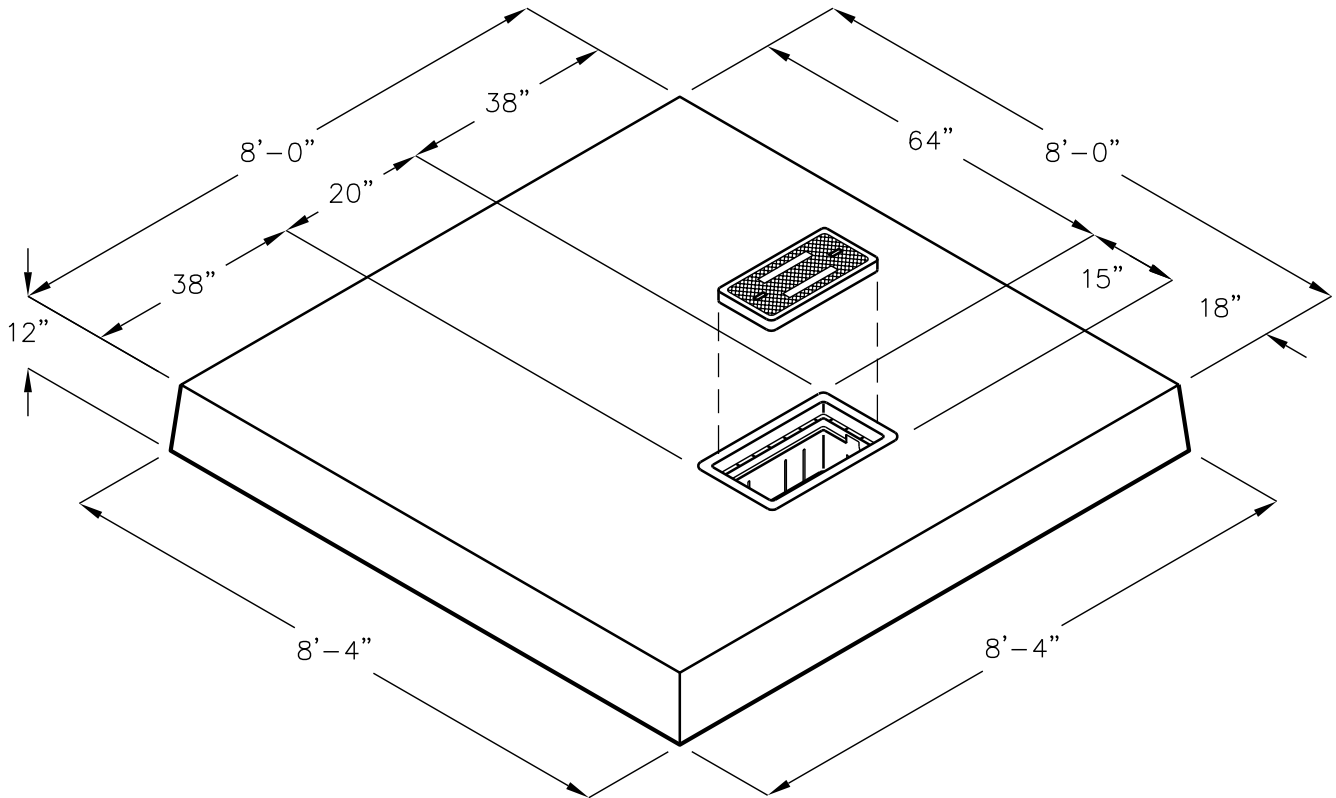

TRANSFORMER PAD MODEL JRS-58

MEETS
NEVADA POWER
RS-58 SPECS.

JRS-35
TRANSFORMER
PAD

STOCK# PDRS35
WEIGHT - 8643 LBS.

SECTION VIEW

FOR COMPLETE DESIGN
AND PRODUCT INFORMATION
CONTACT JENSEN PRECAST.