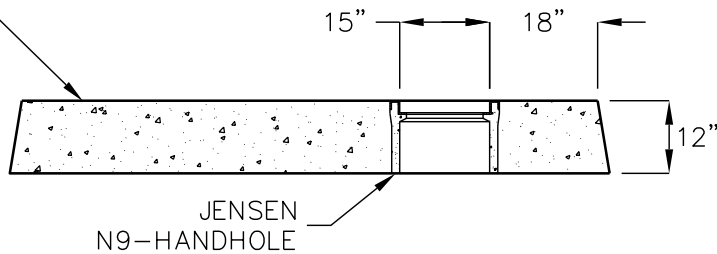

TRANSFORMER PAD MODEL JRS-58

MEETS
NEVADA POWER
RS-58 SPECS.

JRS-35
TRANSFORMER
PAD

STOCK# PDRS35
WEIGHT - 8643 LBS.

SECTION VIEW

FOR COMPLETE DESIGN
AND PRODUCT INFORMATION
CONTACT JENSEN PRECAST.