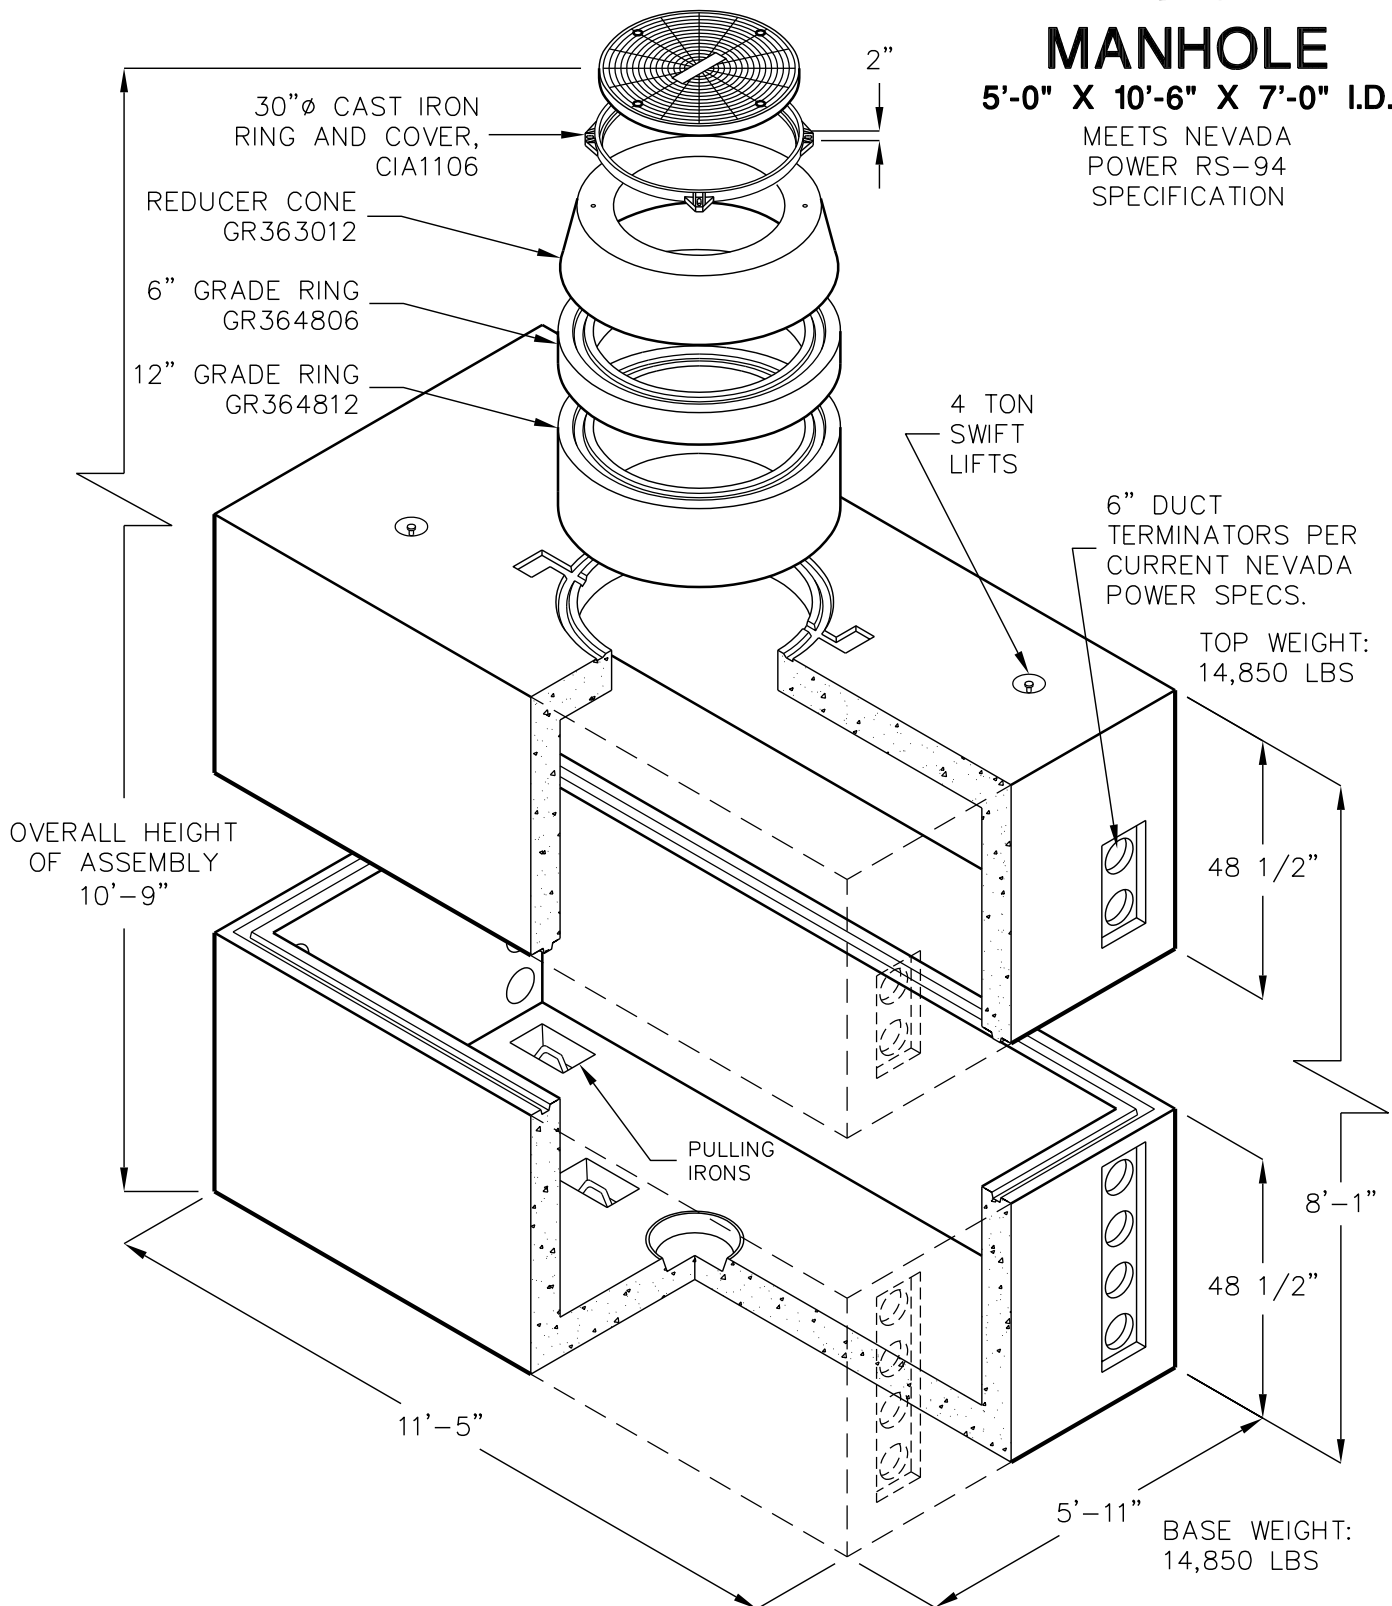

RS-94 MANHOLE

5'-0" X 10'-6" X 7'-0" I.D.
MEETS NEVADA
POWER RS-94
SPECIFICATION

FOR COMPLETE DESIGN
AND PRODUCT INFORMATION
CONTACT JENSEN PRECAST.