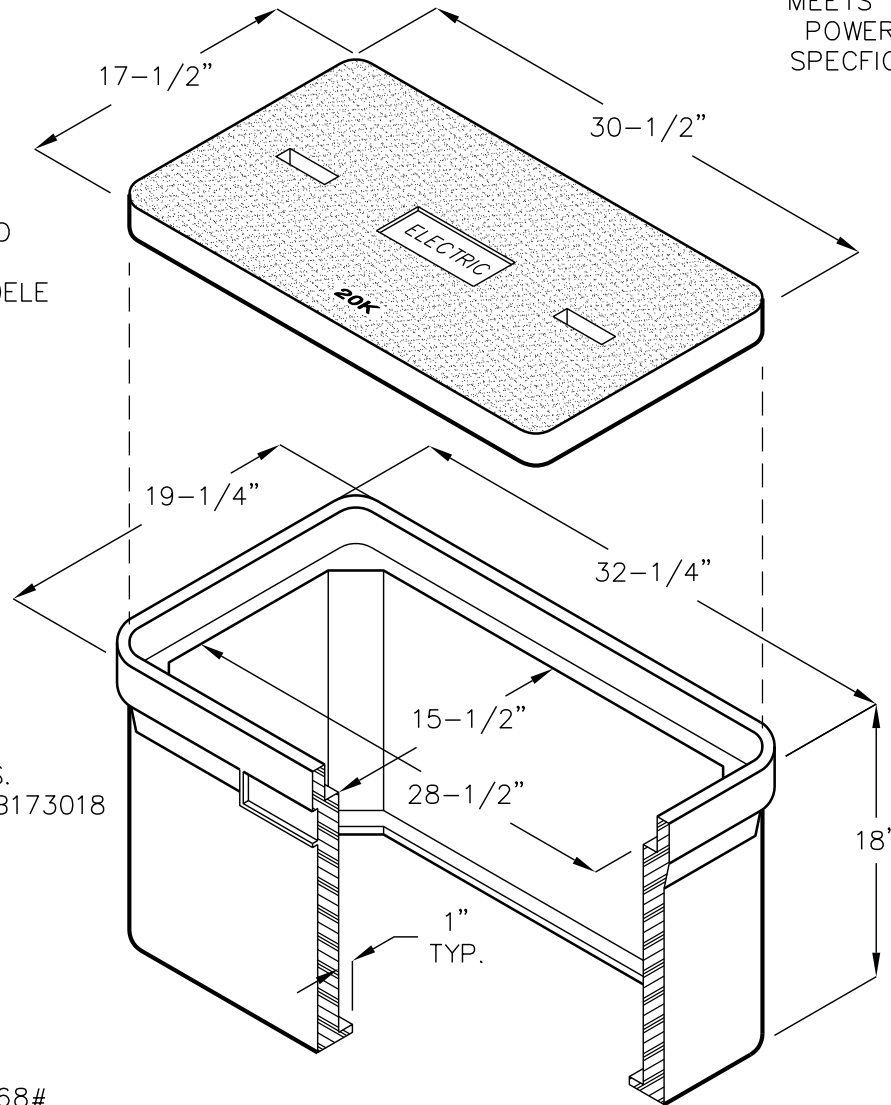

# JRS-1 HANDHOLE

17" x 30" x 18"  
INSIDE DIMENSIONS

MEETS NEVADA  
POWER RS-1  
SPECIFICATIONS

\*20K POLYMER LID  
74 LBS.  
STOCK # PCL1730ELE

\*BOX 92 LBS.  
STOCK # PCB173018

LOAD RATING: 22,568#  
VERTICAL TEST LOAD OVER  
A 10" X 10" TEST AREA.

\*FOR USE IN SIDEWALKS,  
ROADWAY MEDIANS AND  
BEHIND CURB LOCATIONS  
WHERE NO DELIBERATE  
VEHICULAR TRAFFIC IS  
PLANNED.

FOR COMPLETE DESIGN  
AND PRODUCT INFORMATION,  
CONTACT JENSEN PRECAST.

WHEN ORDERING:  
Standard Nev. Power  
RS1 kit includes box & lid as  
shown. Items may be ordered  
individually for replacement.  
Refer to individual stock number  
when ordering.