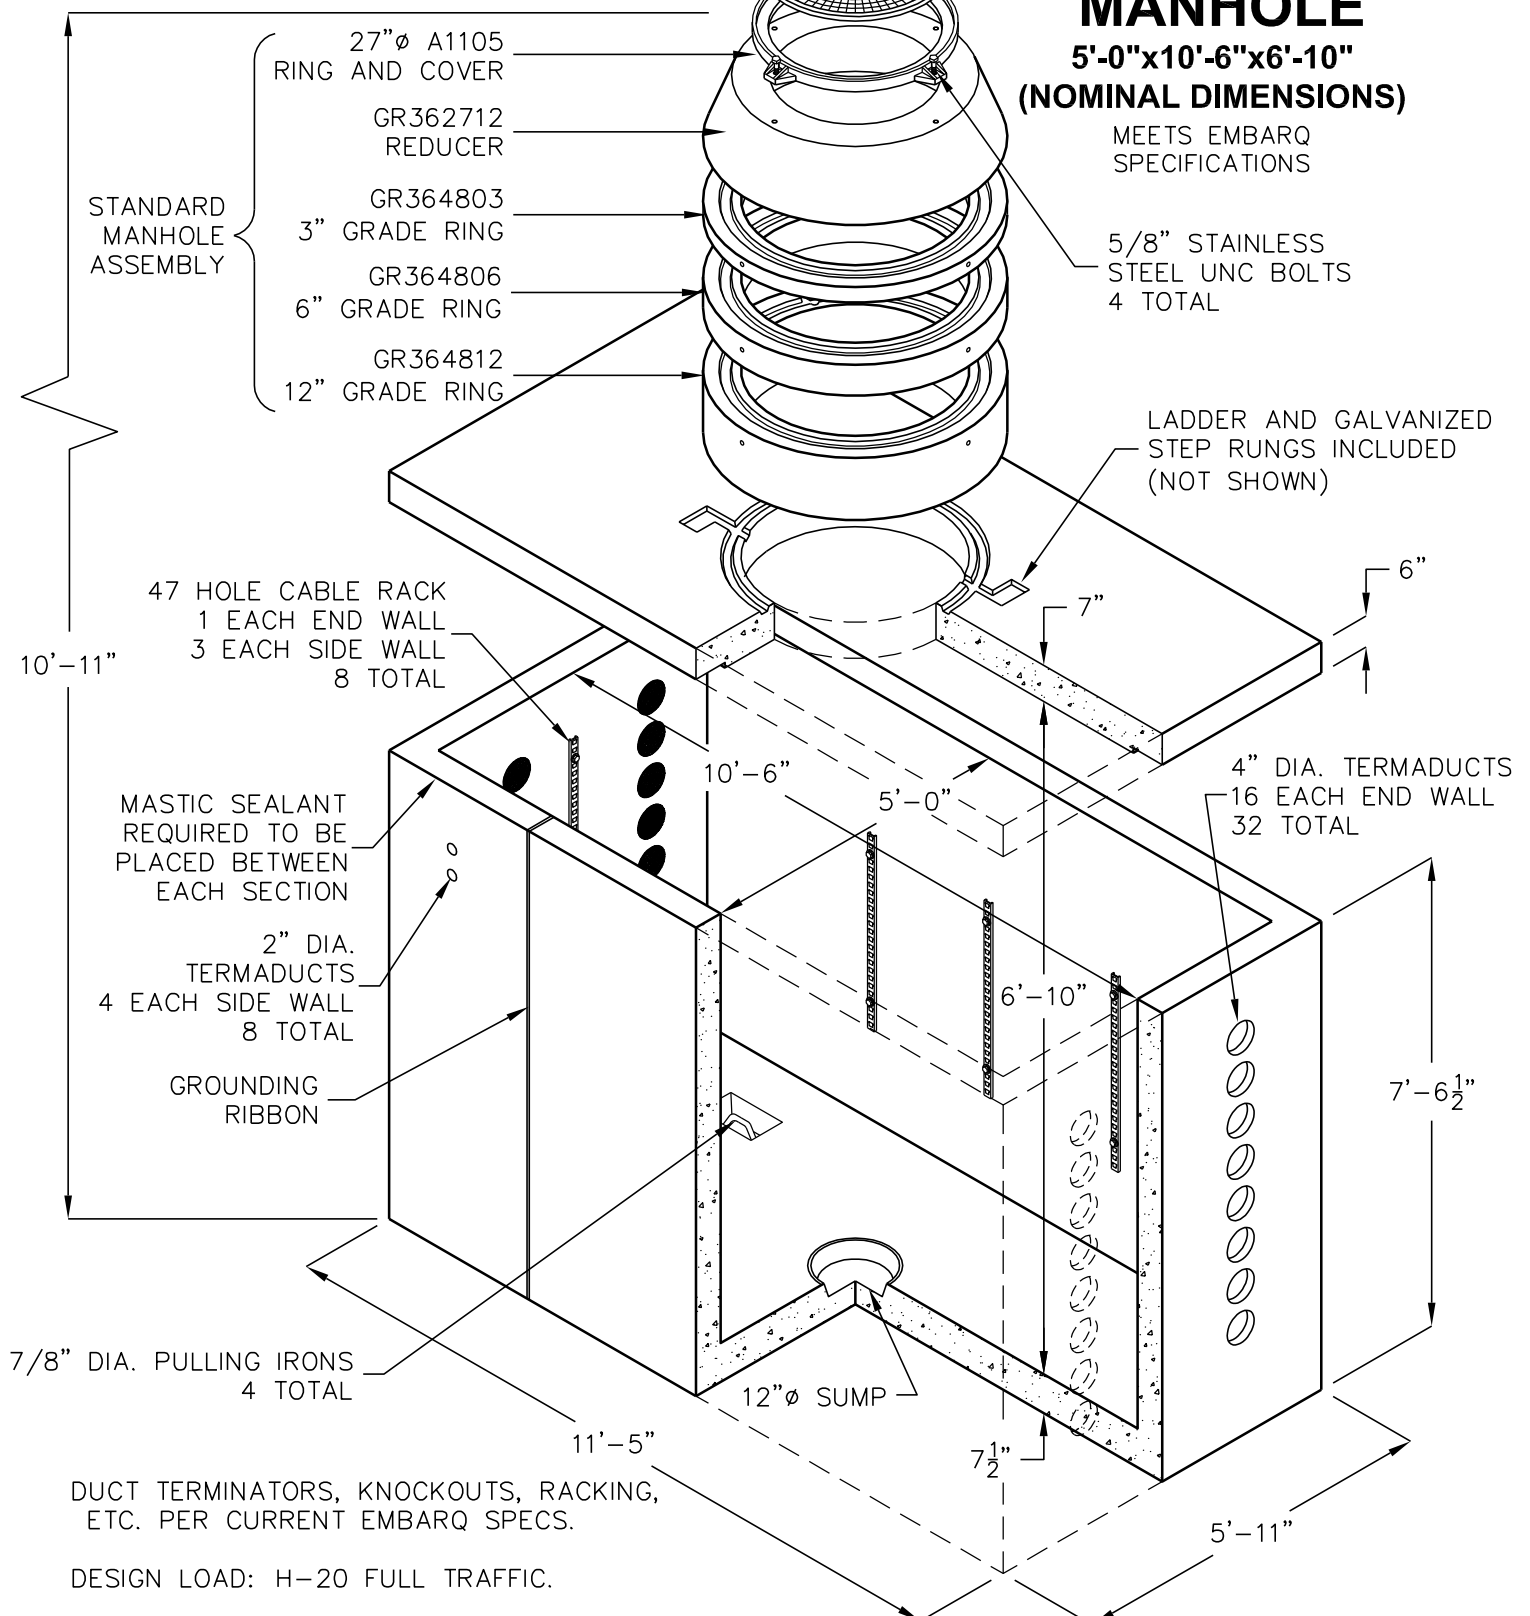

# EMBARQ 650 MONOLITHIC MANHOLE

5'-0"x10'-6"x6'-10"  
(NOMINAL DIMENSIONS)

MEETS EMBARQ  
SPECIFICATIONS

5/8" STAINLESS  
STEEL UNC BOLTS  
4 TOTAL

LADDER AND GALVANIZED  
STEP RUNGS INCLUDED  
(NOT SHOWN)