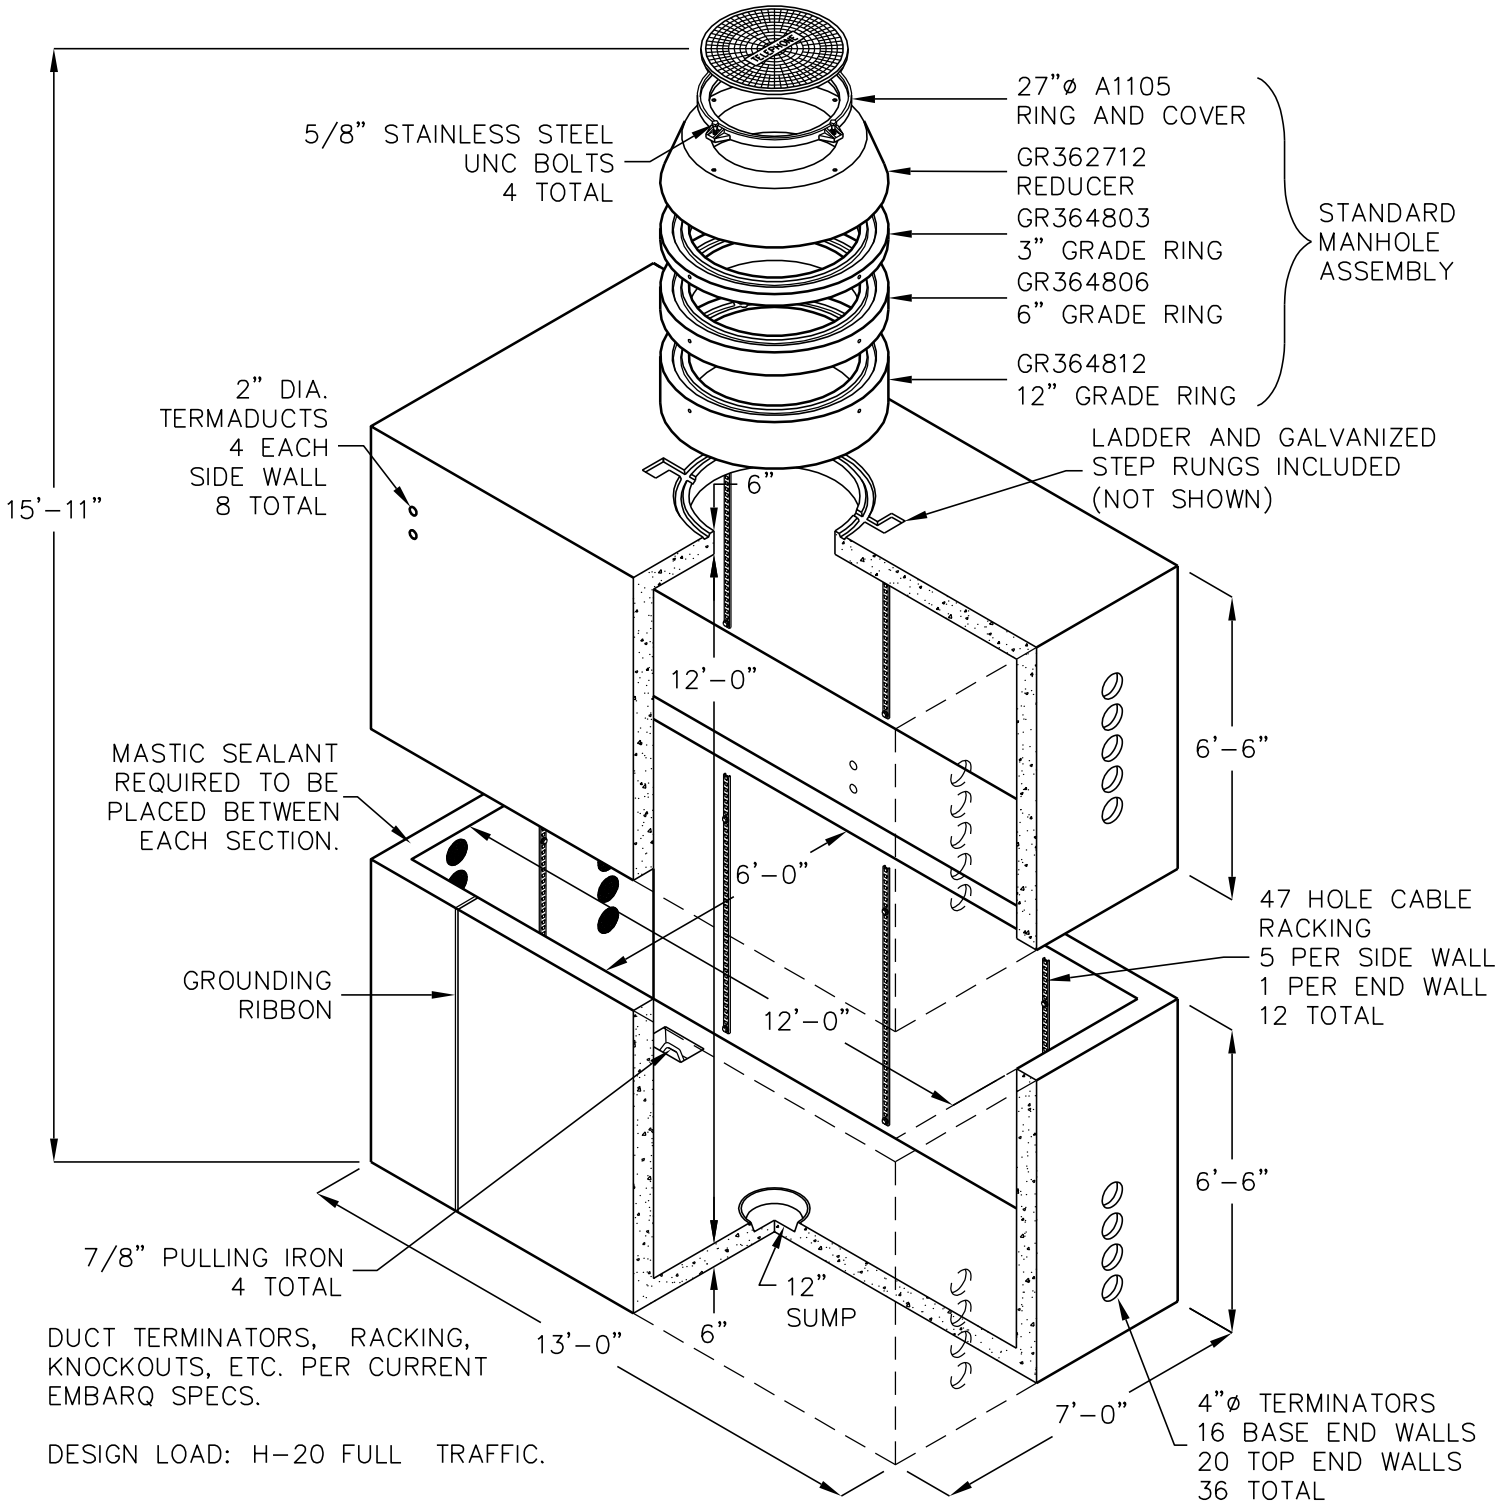

EMBARQ 6000-12

6'-0"x12'-0"x12'-0"
(NOMINAL DIMENSIONS)

MEETS EMBARQ SPECIFICATIONS

Jensen Precast reserves the right to make changes to product design and/or dimensions without notice. Please contact Jensen Precast whenever necessary for confirmation or advice on product design.