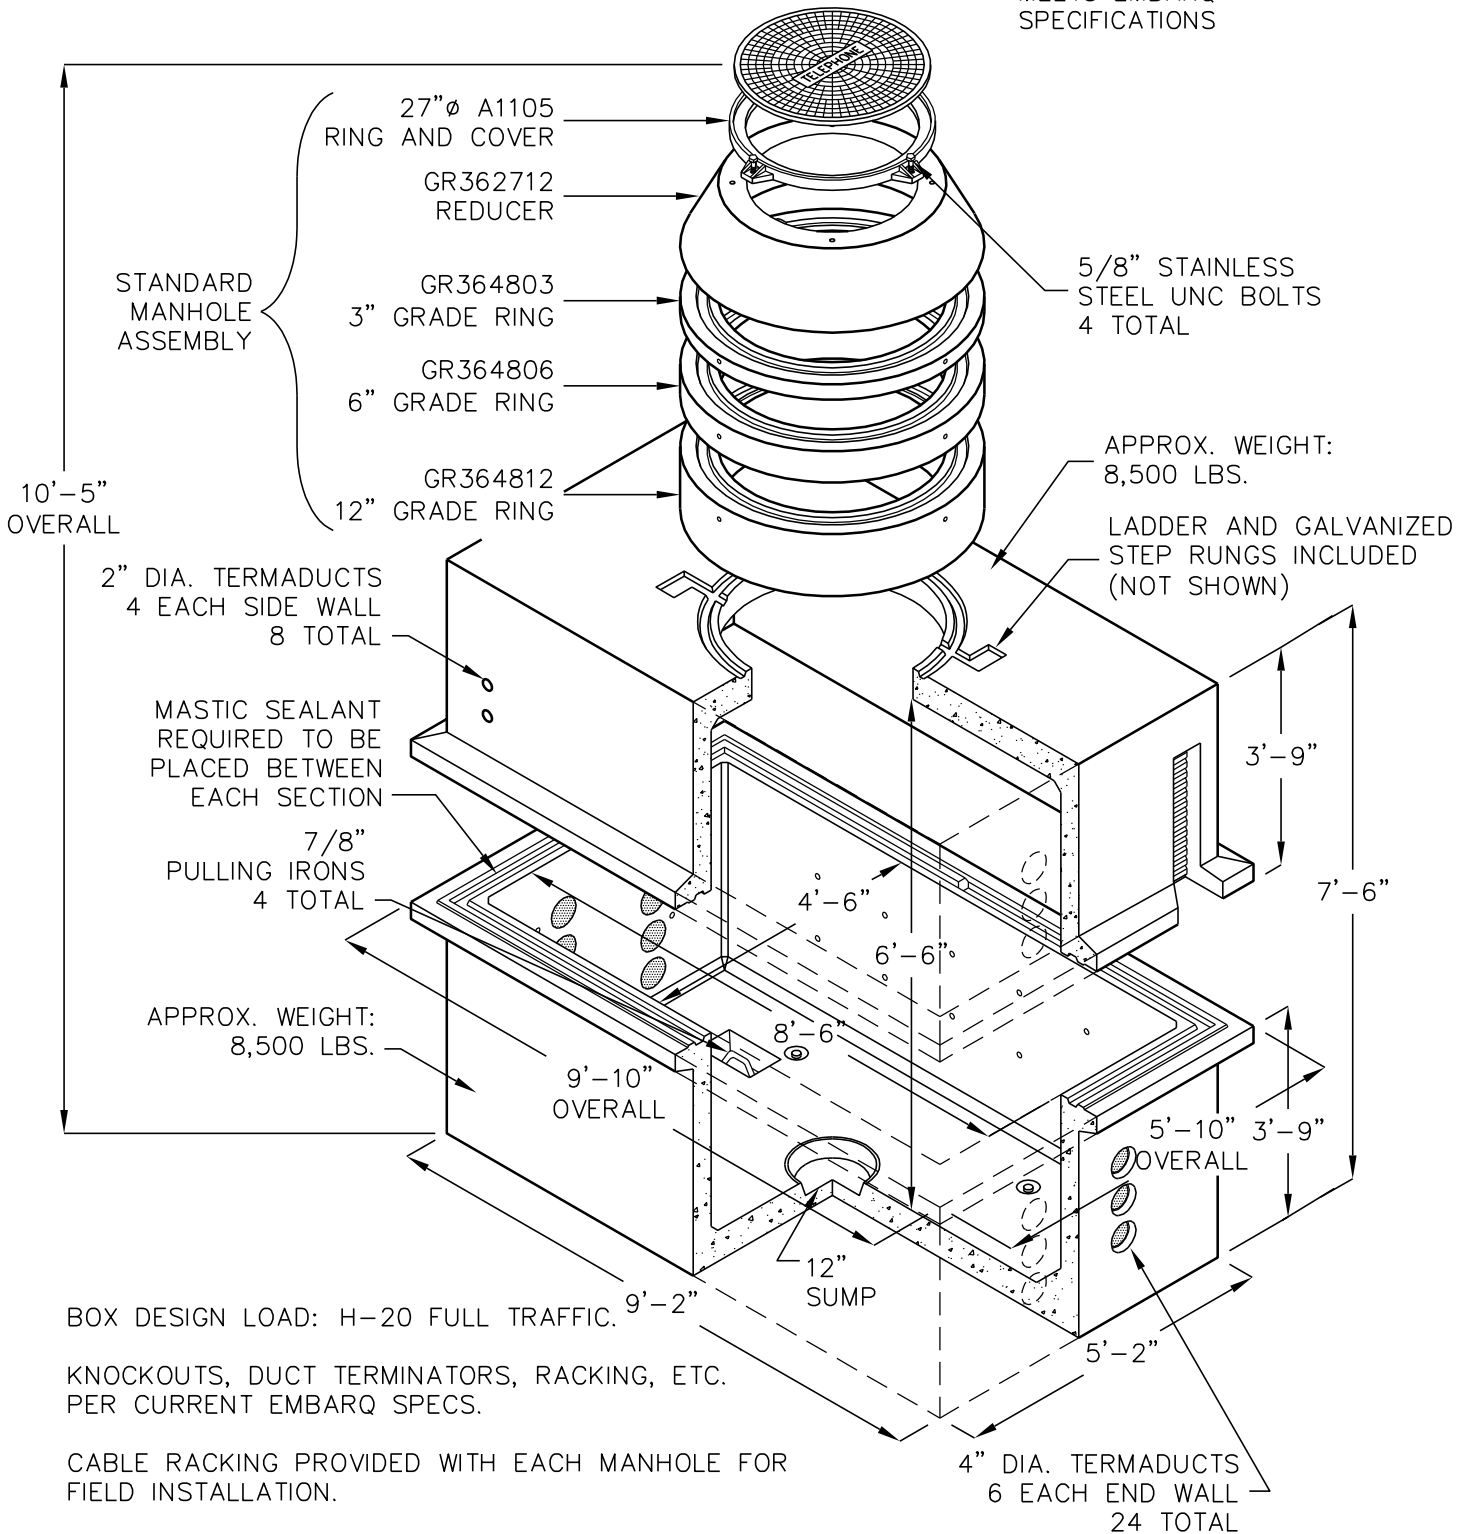

# EMBARQ 510 INTERCEPT MANHOLE

4'-6" x 8'-6" x 6'-6"  
(NOMINAL DIMENSIONS)

MEETS EMBARQ  
SPECIFICATIONS

FOR COMPLETE DESIGN AND PRODUCT INFORMATION,  
CONTACT JENSEN PRECAST.

Jensen Precast reserves the right to make changes to product design and/or dimensions without notice. Please contact Jensen Precast whenever necessary for confirmation or advice on product design.