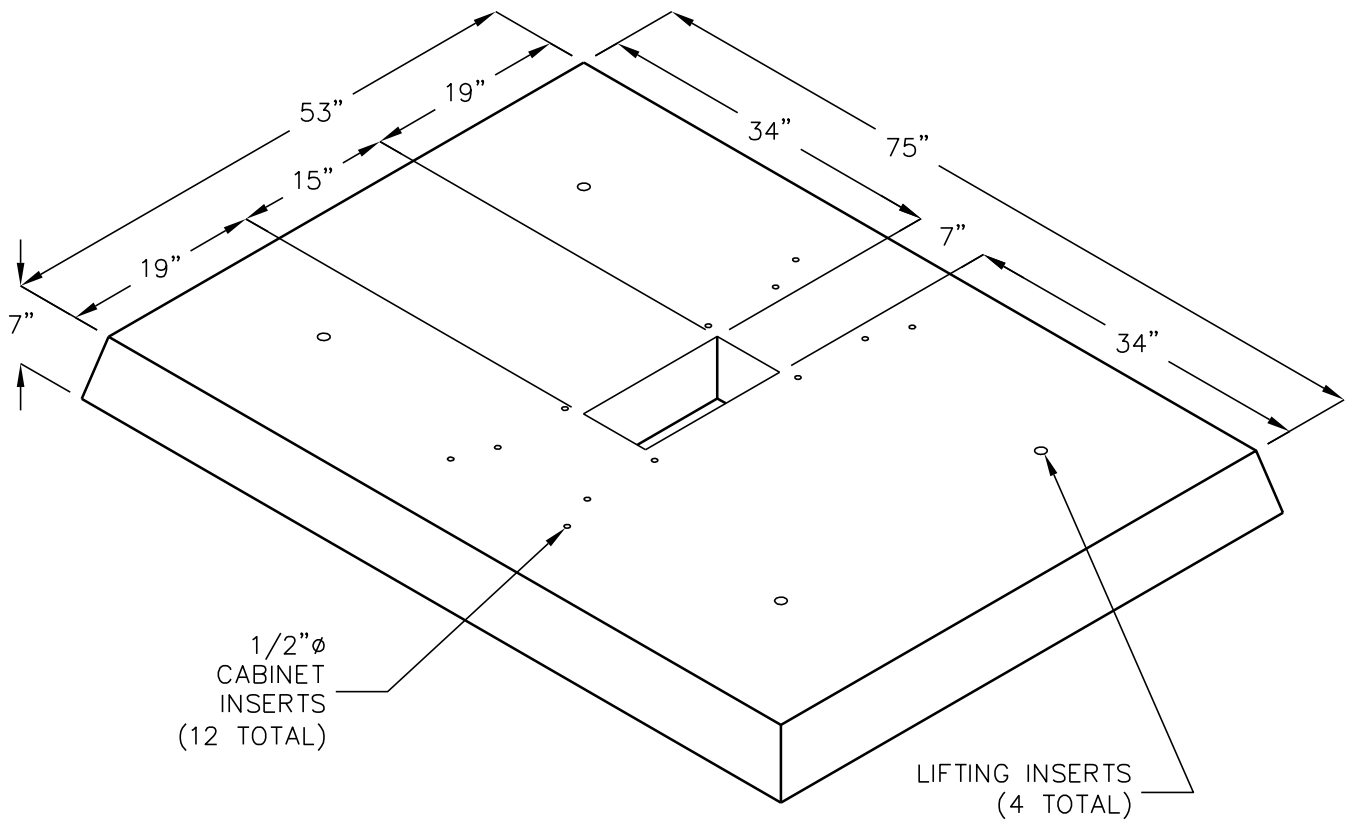

PD4256S

75"x53"x7"
3M CABINET PAD

APPROX. WEIGHT: 2473 LBS.

FOR COMPLETE DESIGN
AND PRODUCT INFORMATION
CONTACT JENSEN PRECAST.