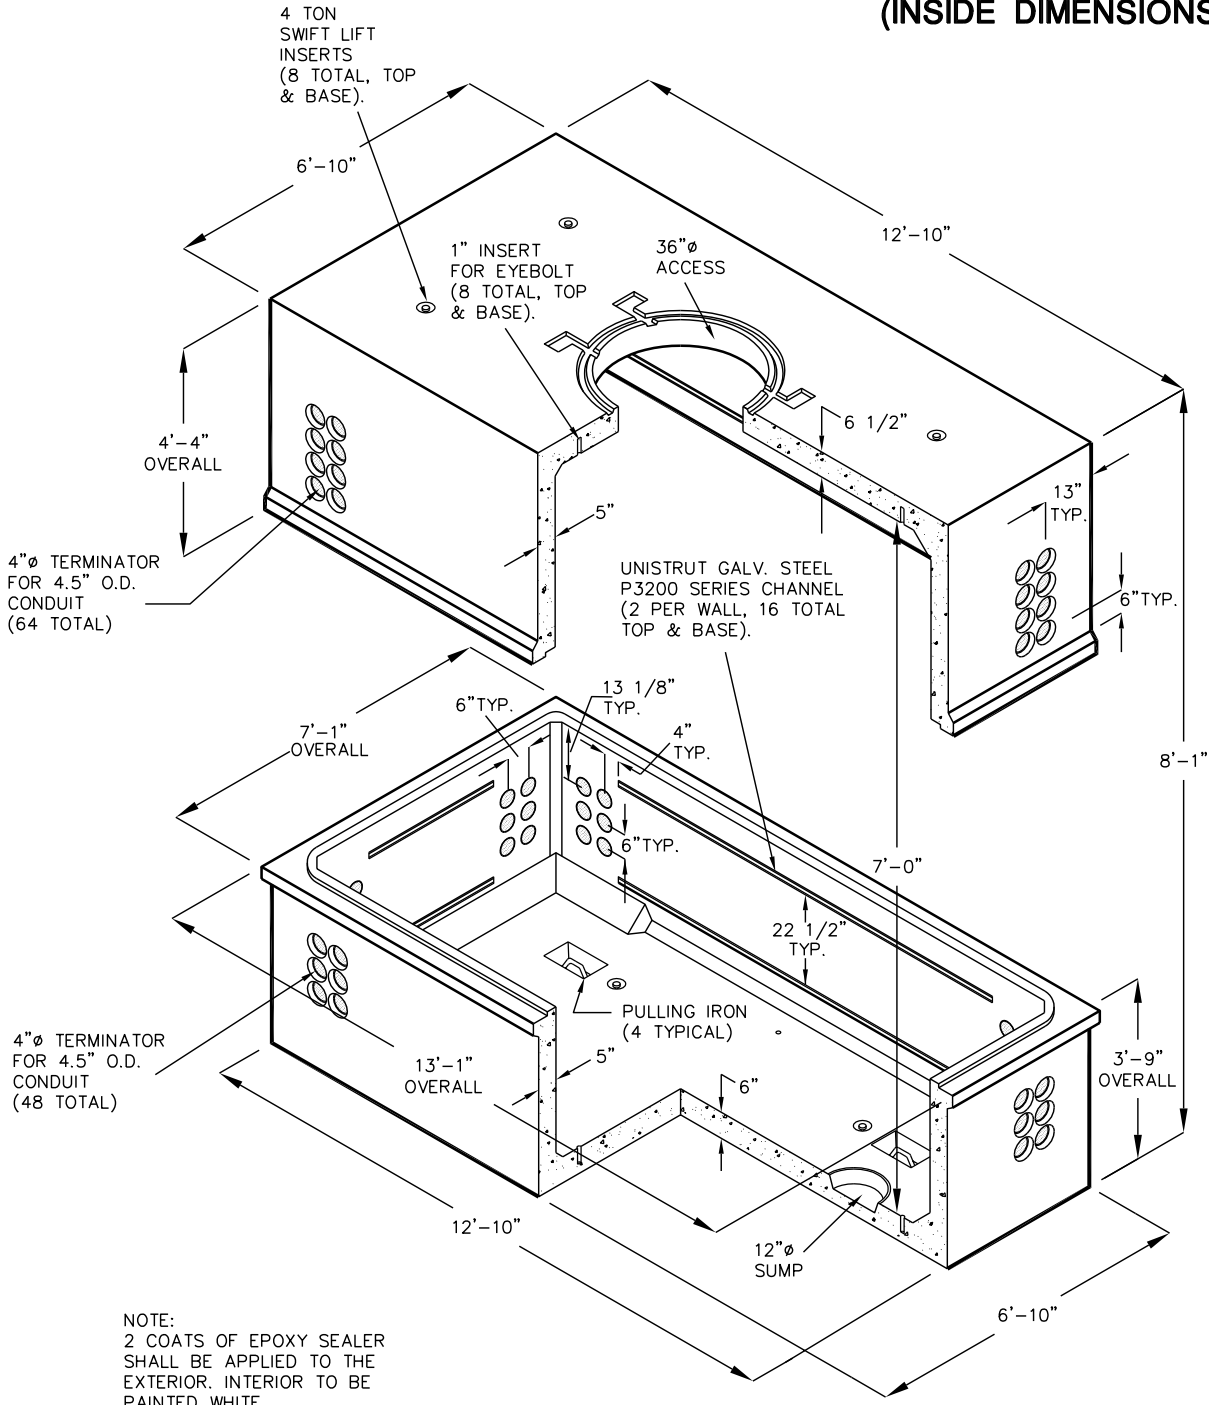

612 RP

**CITY OF ROSEVILLE
ELECTRIC DEPARTMENT
12 KV MULTIPLE CIRCUIT VAULT
6'-0" W. x 12'-0" LG. x 7'-0" H.
(INSIDE DIMENSIONS)**

NOTE:
2 COATS OF EPOXY SEALER SHALL BE APPLIED TO THE EXTERIOR. INTERIOR TO BE PAINTED WHITE.