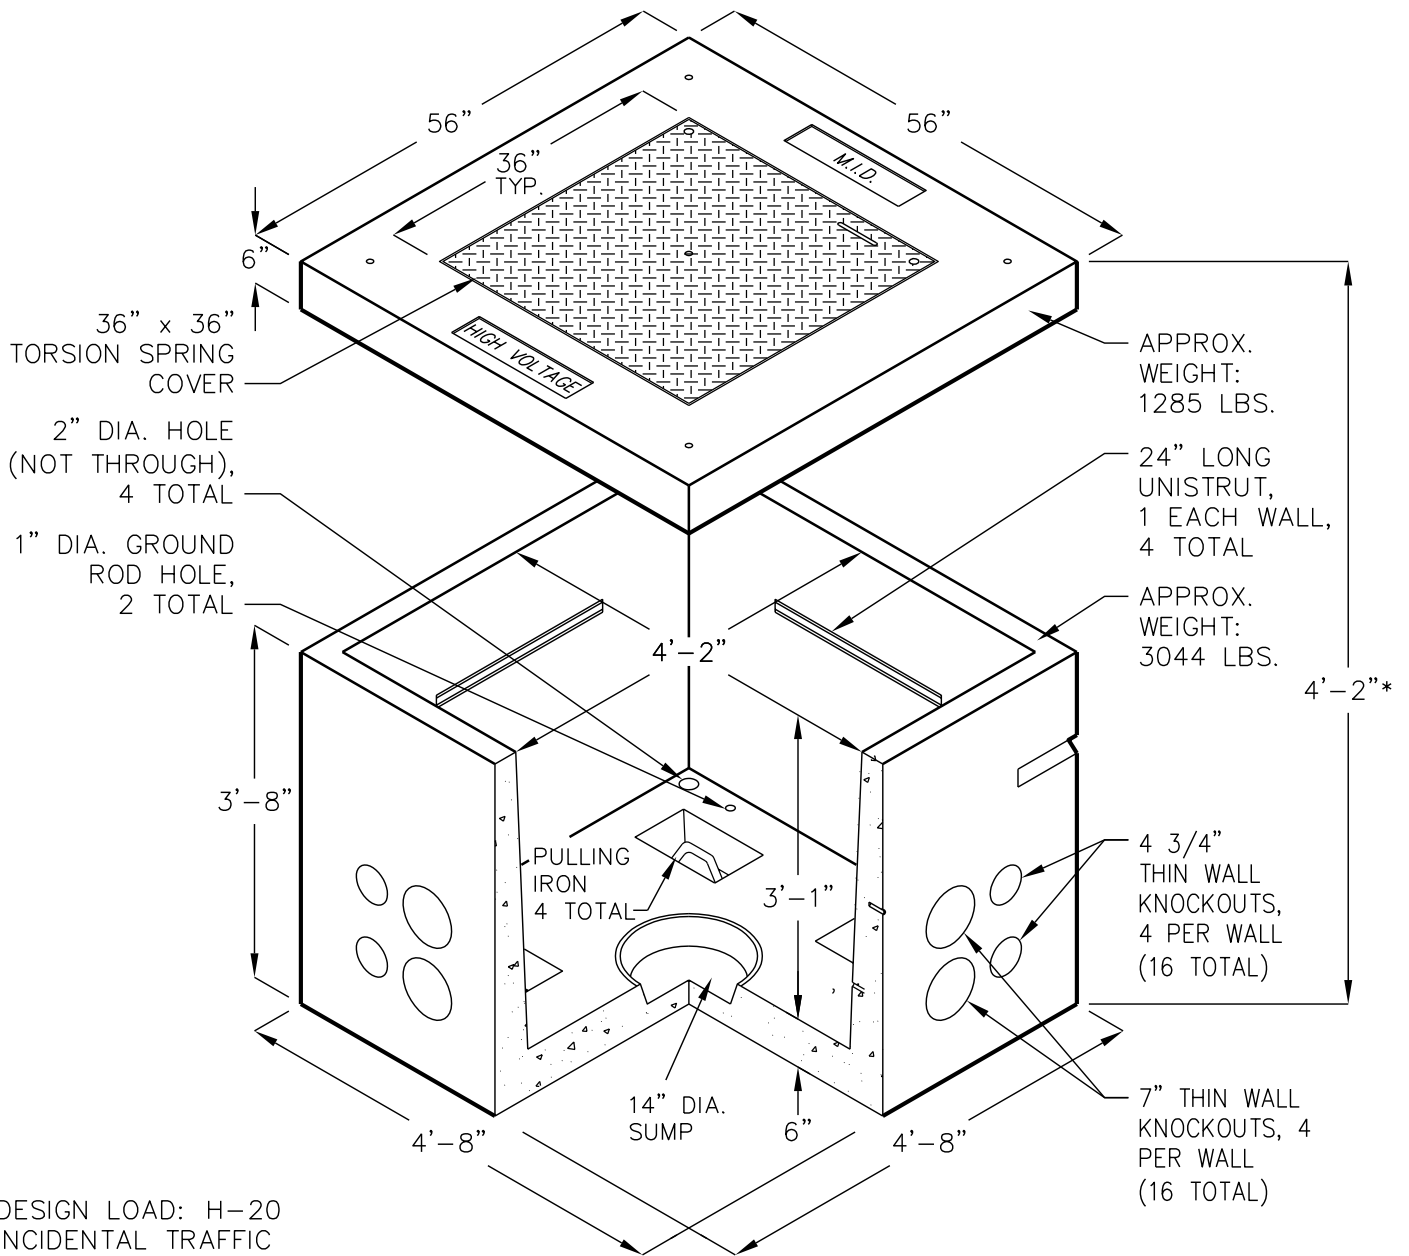

M.I.D. 504

4'-0" x 4'-0" x 3'-2" I.D.

KNOCKOUTS, UNISTRUT,
RACKING, ARMS, OPENINGS, ETC.
PER CURRENT M.I.D. SPECIFICATIONS.

FOR COMPLETE DESIGN
AND PRODUCT INFORMATION
CONTACT JENSEN PRECAST.

*OVERALL HEIGHT OF
ASSEMBLY, OPTIONAL
6" RISERS AVAILABLE.