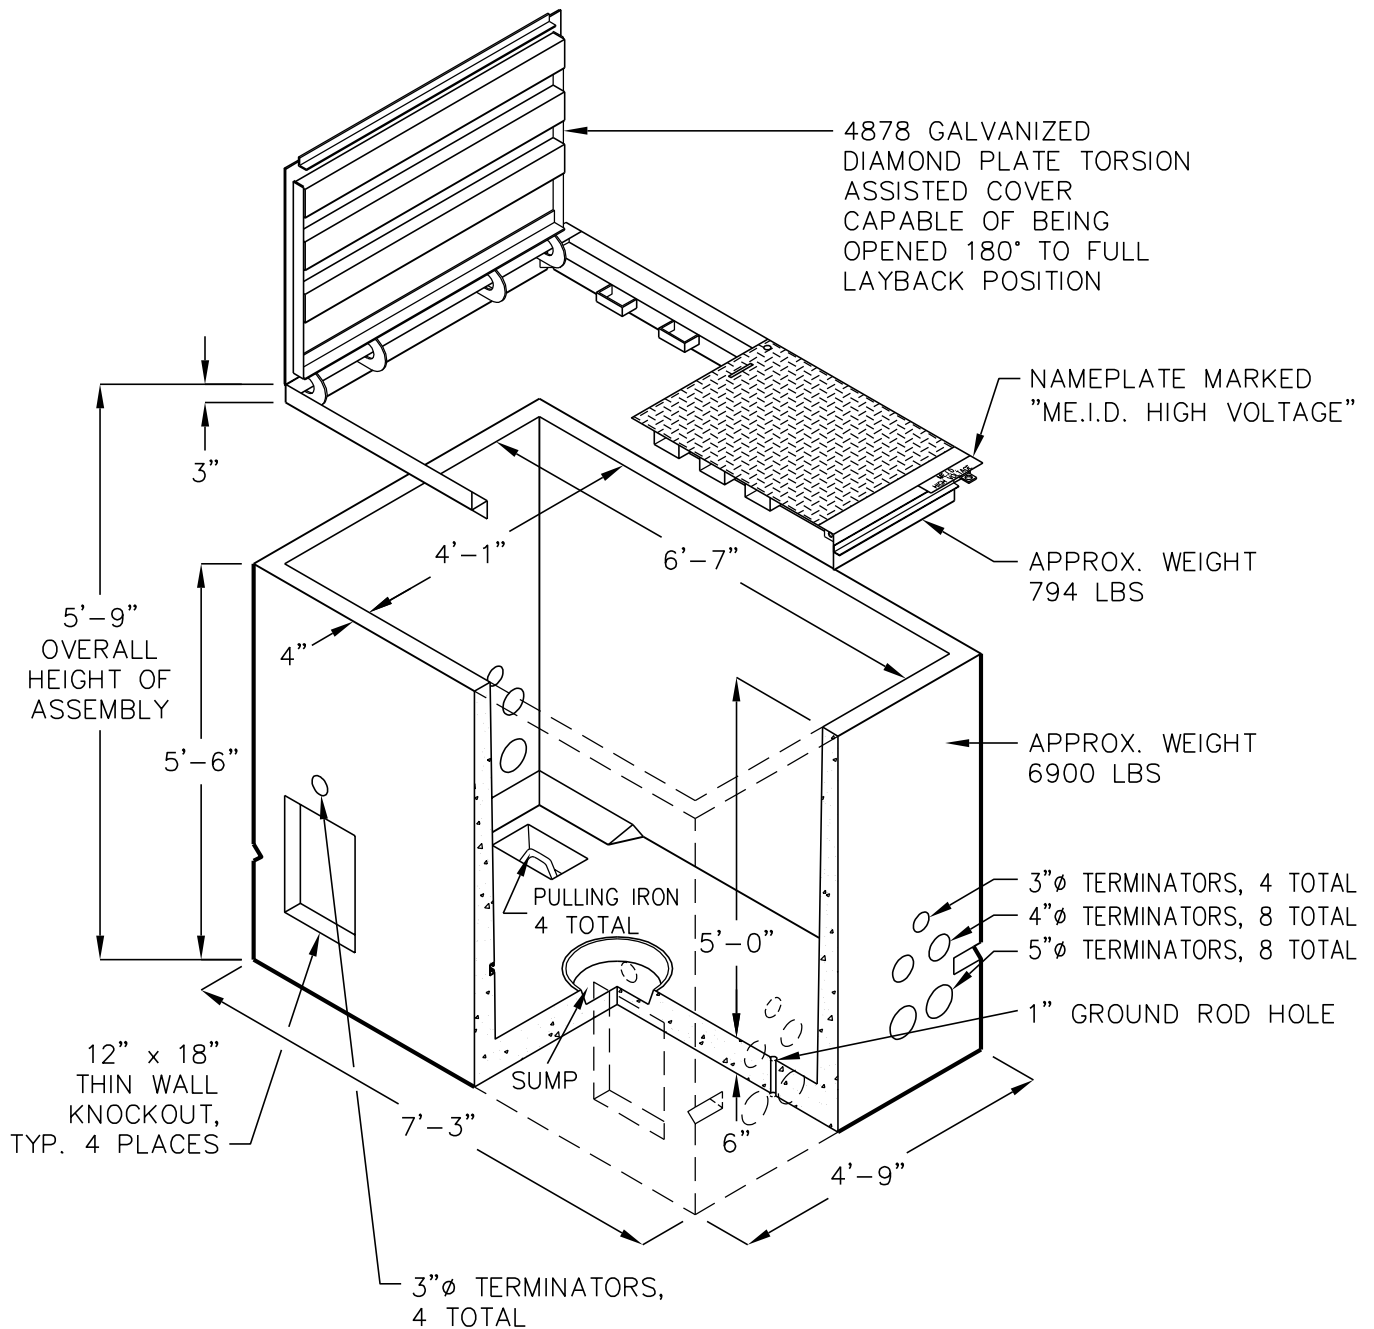

ME.I.D. 577

4'-1" x 6'-7" x 5'-0" I.D.

DESIGN LOAD:
BOX: H-20 FULL TRAFFIC

COVER: H-20 INCIDENTAL TRAFFIC

FOR COMPLETE DESIGN AND PRODUCT INFORMATION, CONTACT JENSEN PRECAST.

BOX TO BE COATED WITH BLACK BITUMINOUS.