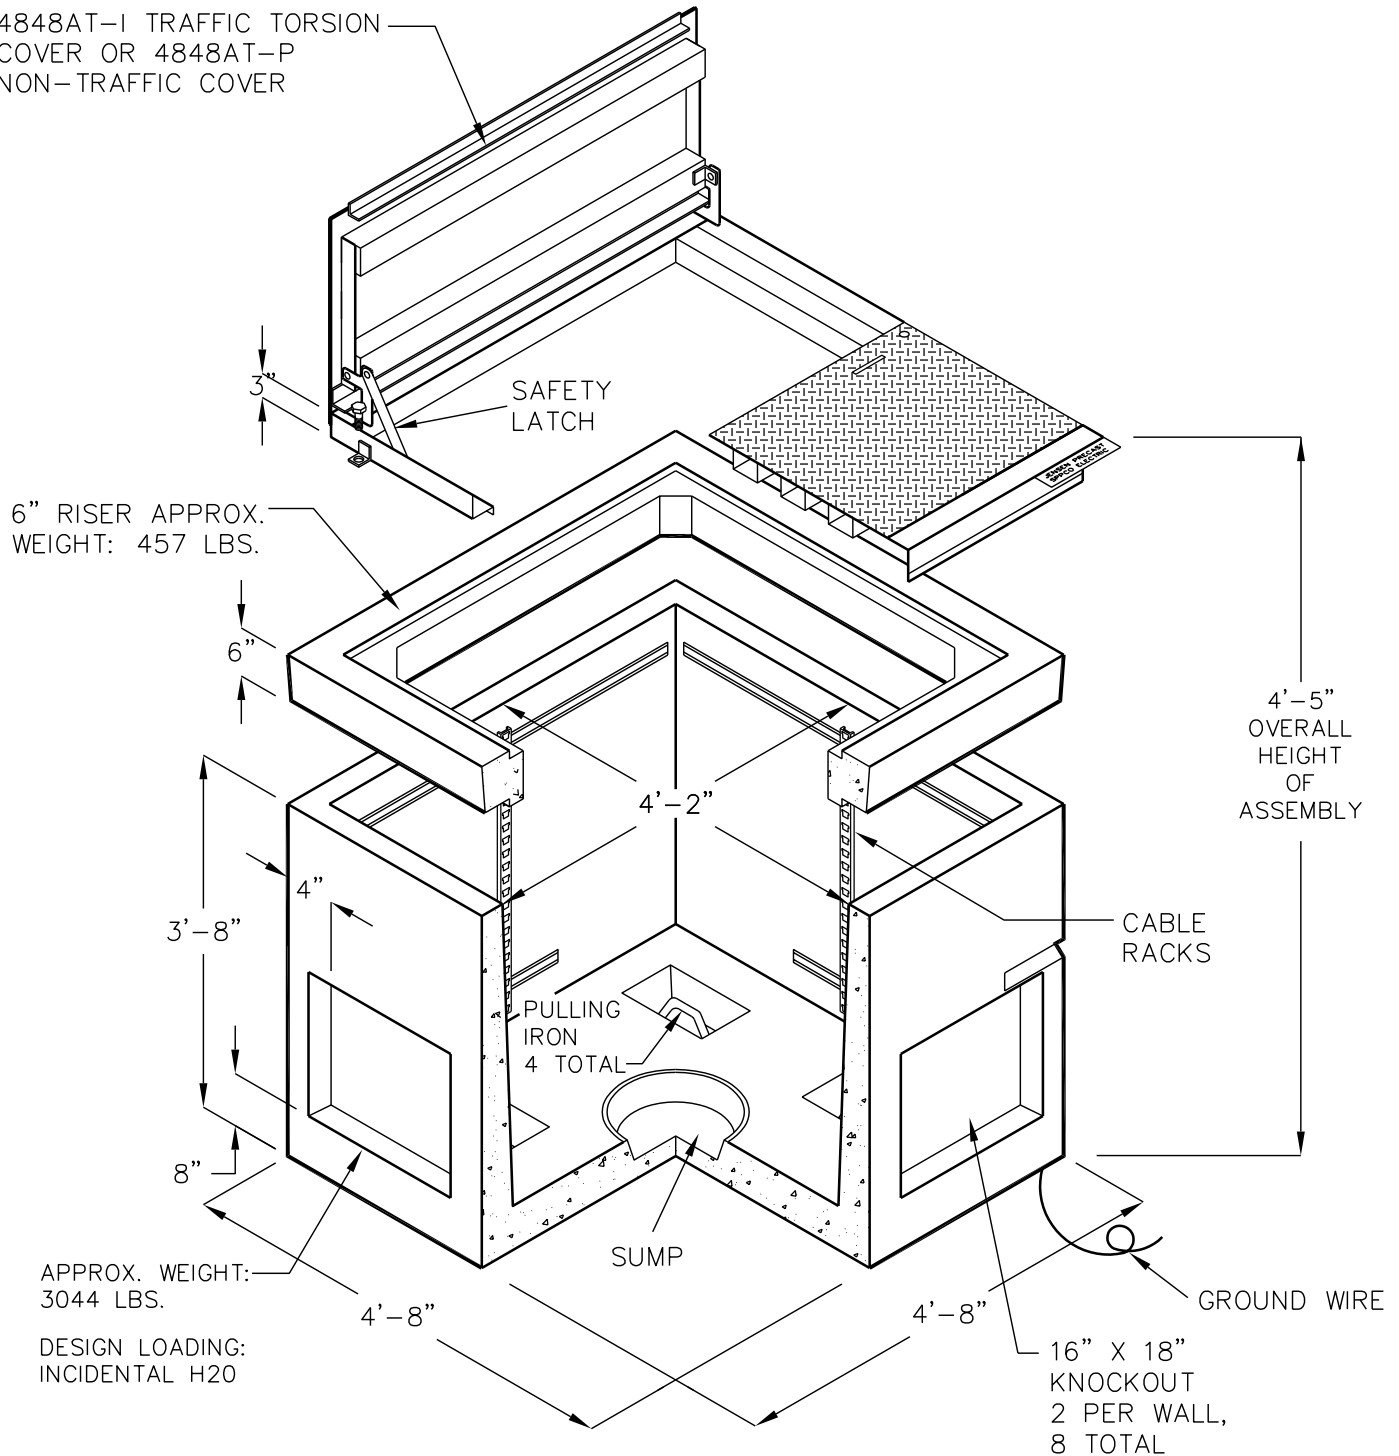

4848 PULL BOX MODEL PB484836

KNOCKOUTS, UNISTRUT,
OPENINGS, ETC. PER
CURRENT SPECIFICATIONS.

4848AT-I TRAFFIC TORSION
COVER OR 4848AT-P
NON-TRAFFIC COVER

FOR COMPLETE DESIGN
AND PRODUCT INFORMATION,
CONTACT JENSEN PRECAST.