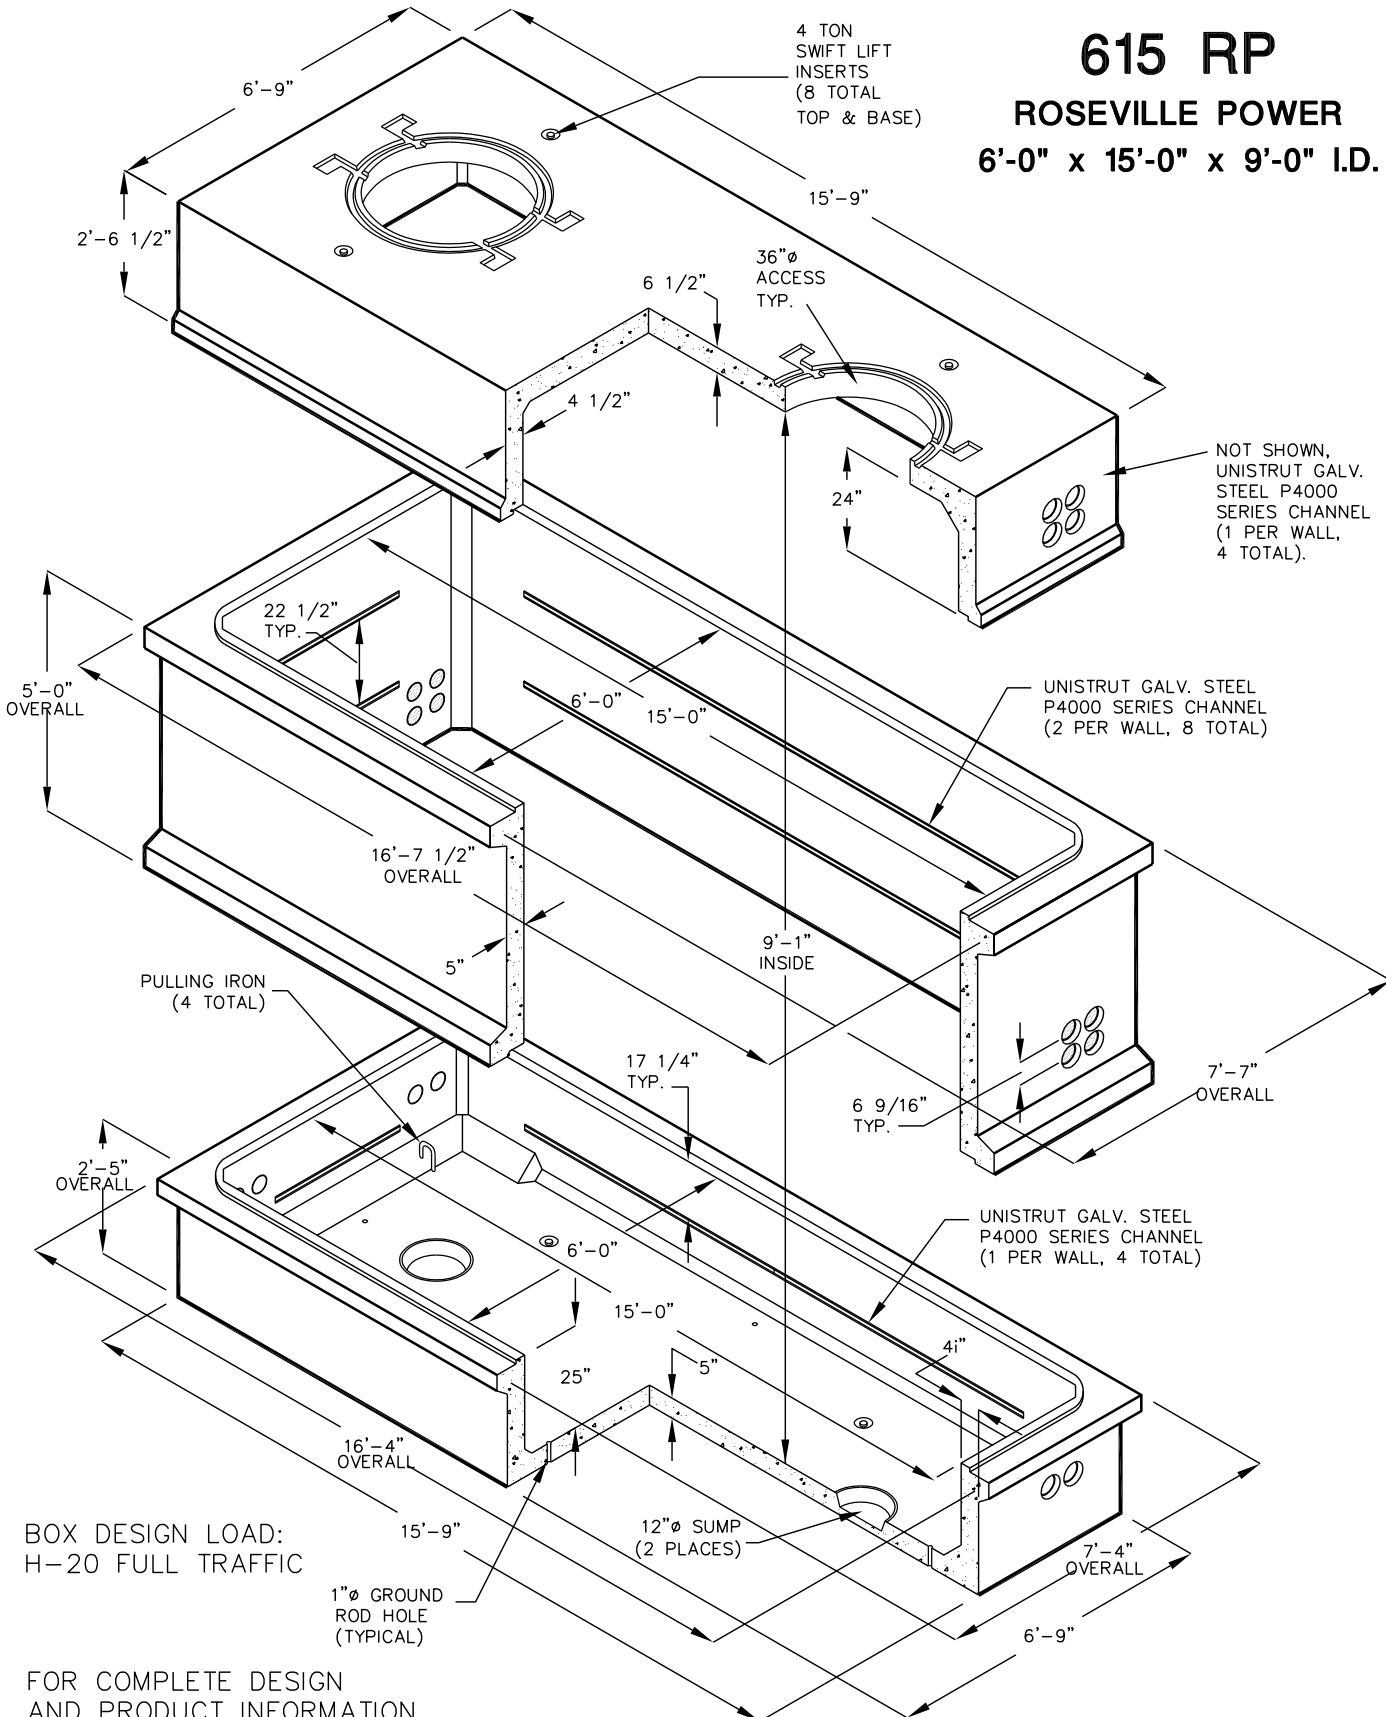

615 RP

ROSEVILLE POWER

6'-0" x 15'-0" x 9'-0" I.D.

FOR COMPLETE DESIGN
AND PRODUCT INFORMATION
CONTACT JENSEN PRECAST.