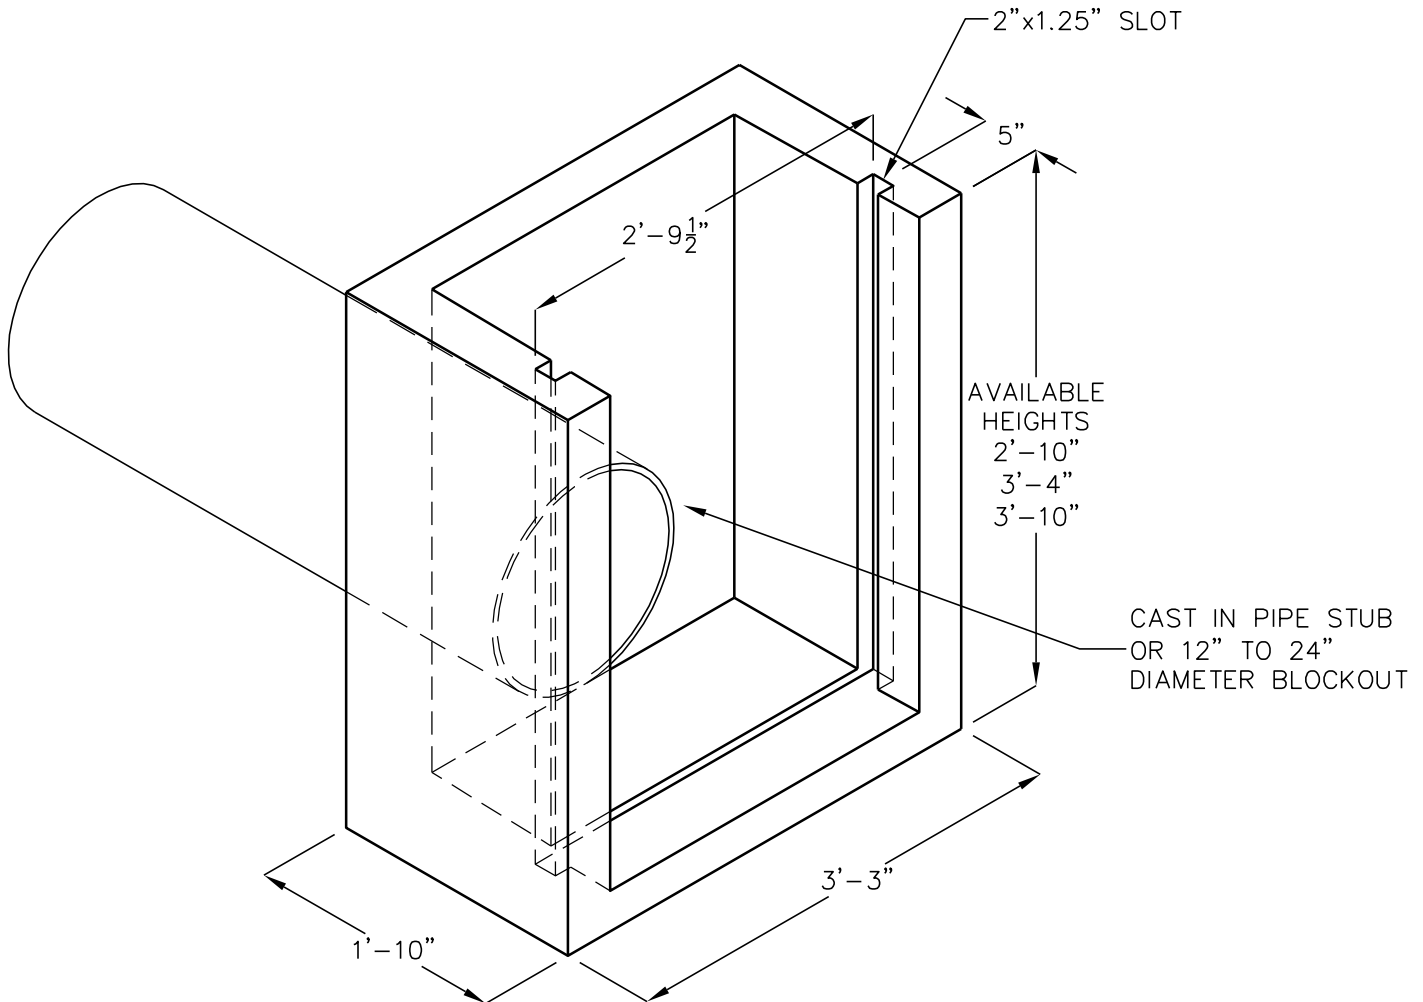

FLASH BOARD RISER

1'-6"x2'-6"

(NOMINAL INSIDE DIMENSIONS)

Jensen Precast reserves the right to make changes to product design and/or dimensions without notice. Please contact Jensen Precast whenever necessary for confirmation or advice on product design.