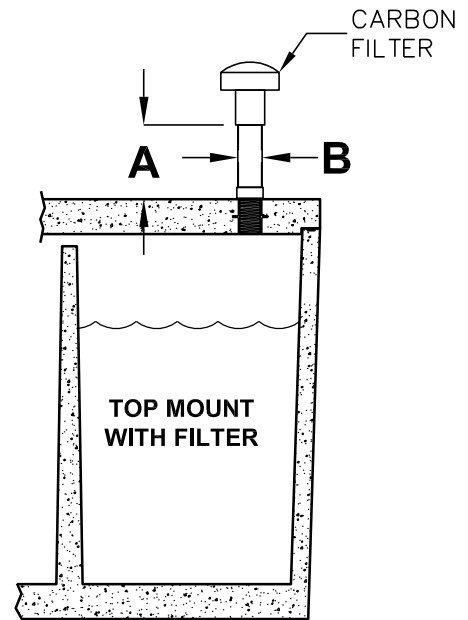

VAULT VENTING OPTIONS

LOCATION (CHECK ONE)

TOP
SIDE

CONFIGURATION (CHECK ONE)

STRAIGHT
"U"

CARBON FILTER (CHECK ONE)

YES
NO

DIMENSION TABLE	
A	
B	
PIPE TYPE & CLASS	