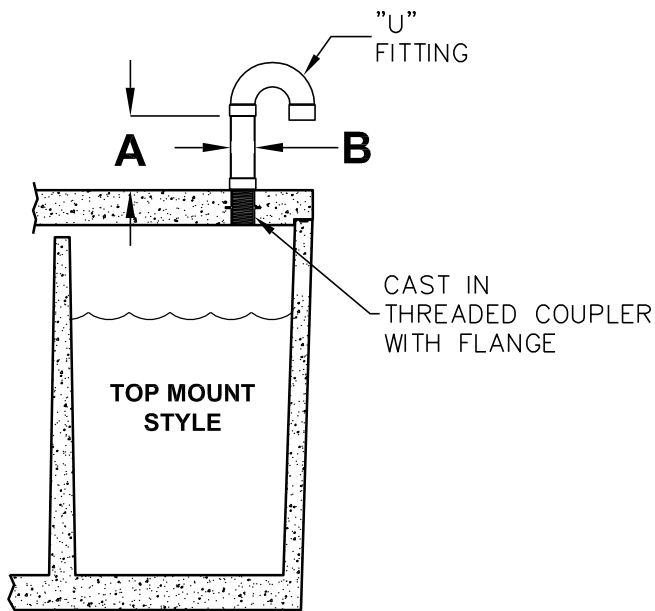

VAULT VENTING OPTIONS

LOCATION (CHECK ONE)

TOP
SIDE

CONFIGURATION (CHECK ONE)

STRAIGHT
"U"

CARBON FILTER (CHECK ONE)

YES
NO

DIMENSION TABLE	
A	
B	
PIPE TYPE & CLASS	