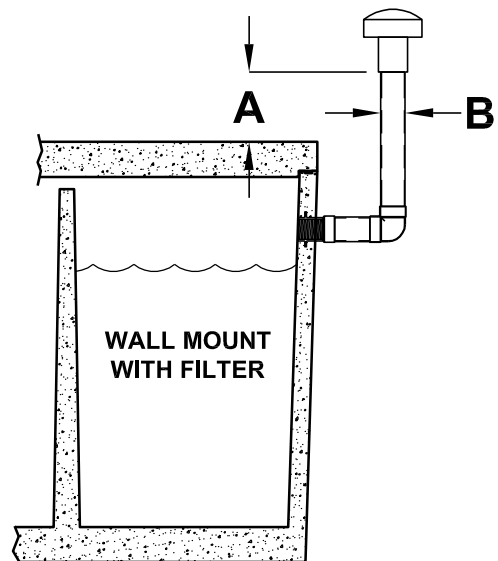

VAULT VENTING OPTIONS

LOCATION (CHECK ONE)

TOP
SIDE

CONFIGURATION (CHECK ONE)

STRAIGHT
"U"

CARBON FILTER (CHECK ONE)

YES
NO

DIMENSION TABLE	
A	
B	
PIPE TYPE & CLASS	