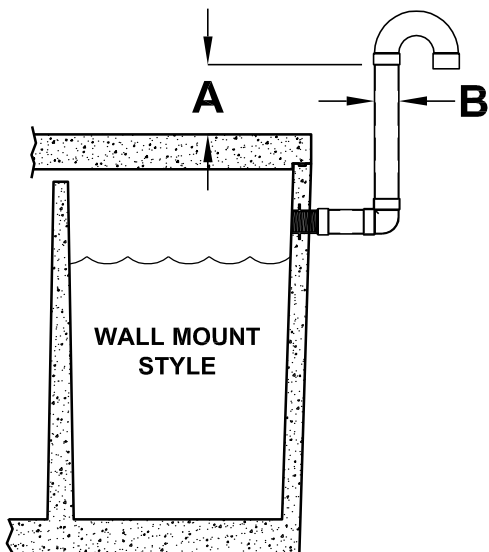

VAULT VENTING OPTIONS

LOCATION (CHECK ONE)

TOP
SIDE

CONFIGURATION (CHECK ONE)

STRAIGHT
"U"

CARBON FILTER (CHECK ONE)

YES
NO

DIMENSION TABLE	
A	
B	
PIPE TYPE & CLASS	