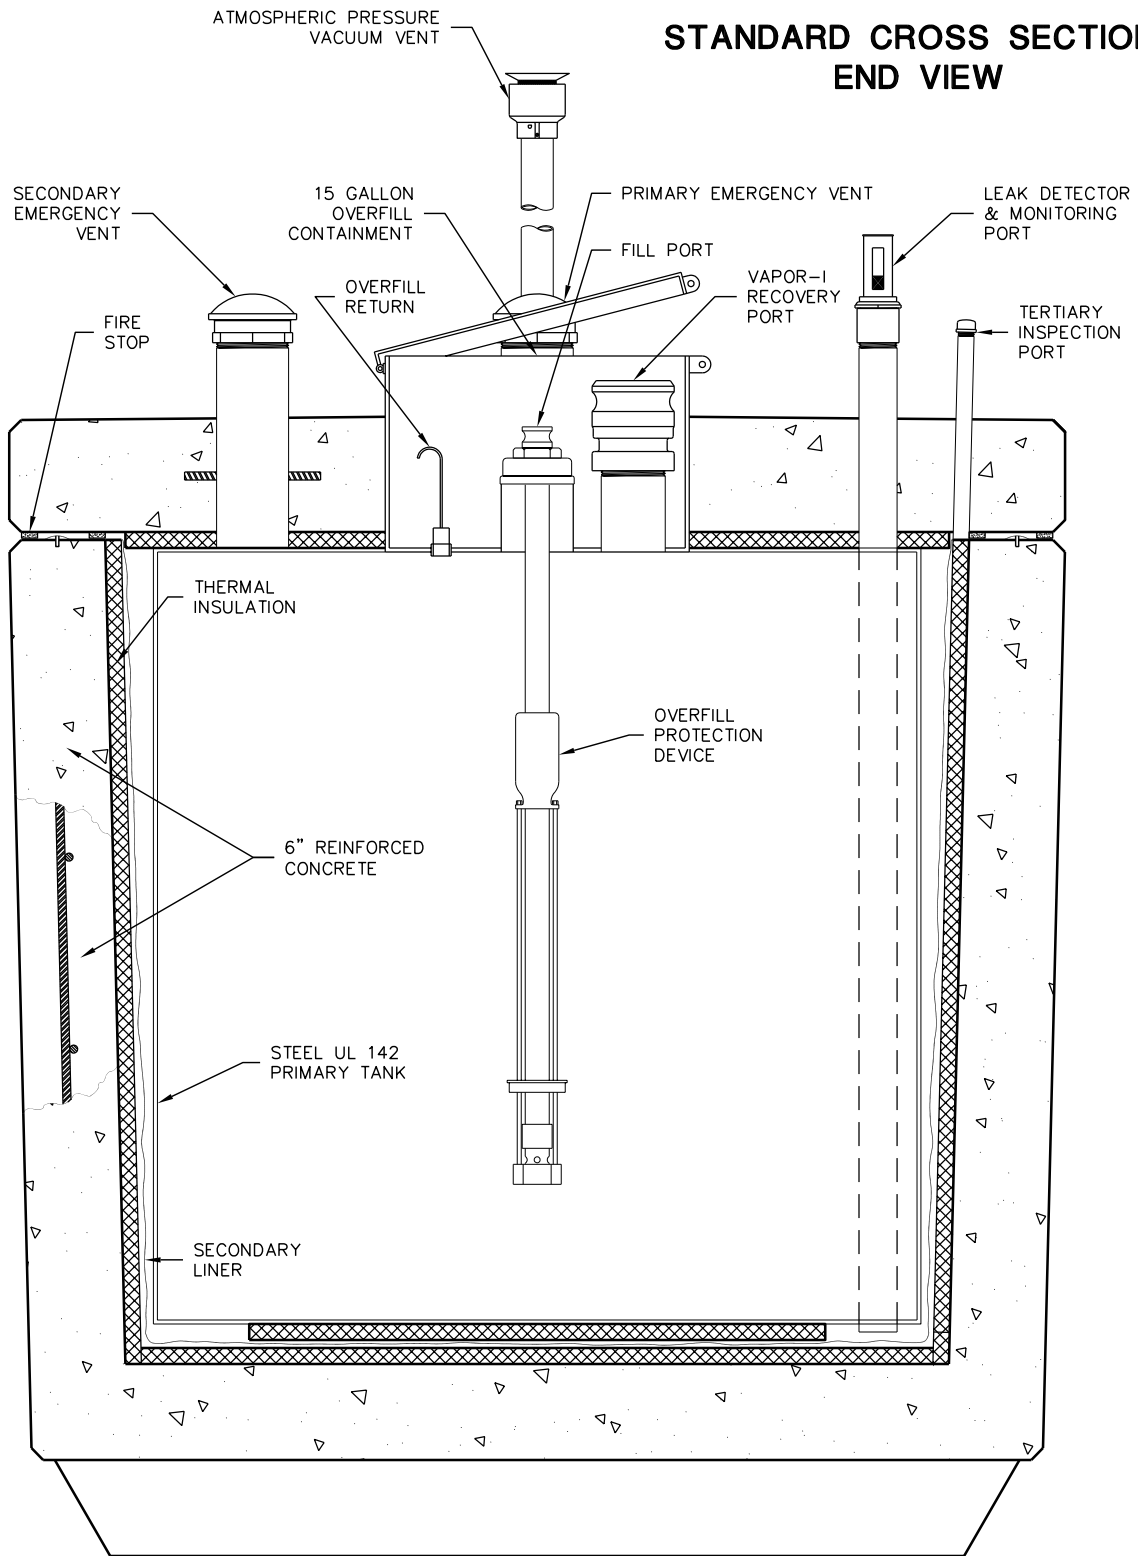

FLAT TOP TANK

STANDARD CROSS SECTION

END VIEW

FOR COMPLETE DESIGN
AND PRODUCT INFORMATION
CONTACT JENSEN PRECAST.