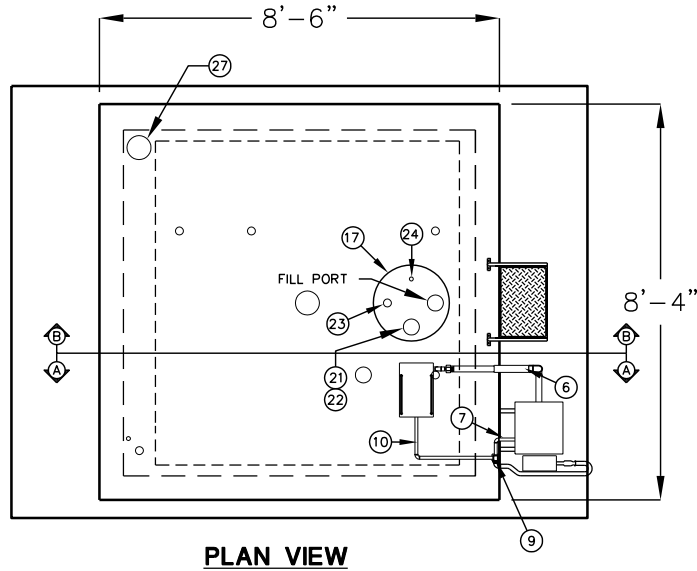

SIDE MOUNT SPLIT PUMP AND TANK TOP FILL SYSTEM

ARMOR CAST®

2,000 GALLON STANDARD SYSTEM

(SPECIFY GASOLINE OR DIESEL)

FOR COMPLETE DESIGN AND
PRODUCT INFORMATION
CONTACT JENSEN PRECAST.
U.S.A. AND CANADA PATENTED SYSTEM.