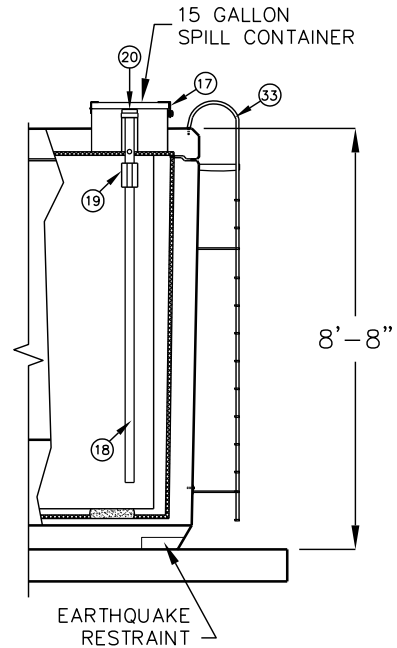

SIDE MOUNT SPLIT PUMP AND TANK TOP FILL SYSTEM

ARMOR CAST®

2,000 GALLON STANDARD SYSTEM

(SPECIFY GASOLINE OR DIESEL)

FOR COMPLETE DESIGN AND
PRODUCT INFORMATION
CONTACT JENSEN PRECAST.
U.S.A. AND CANADA PATENTED SYSTEM.