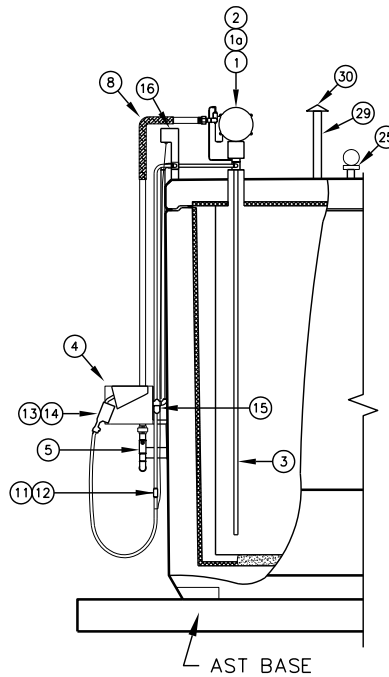

SIDE MOUNT SPLIT PUMP AND TANK TOP FILL SYSTEM

ARMOR CAST®

2,000 GALLON STANDARD SYSTEM

(SPECIFY GASOLINE OR DIESEL)

FOR COMPLETE DESIGN AND
PRODUCT INFORMATION
CONTACT JENSEN PRECAST.
U.S.A. AND CANADA PATENTED SYSTEM.