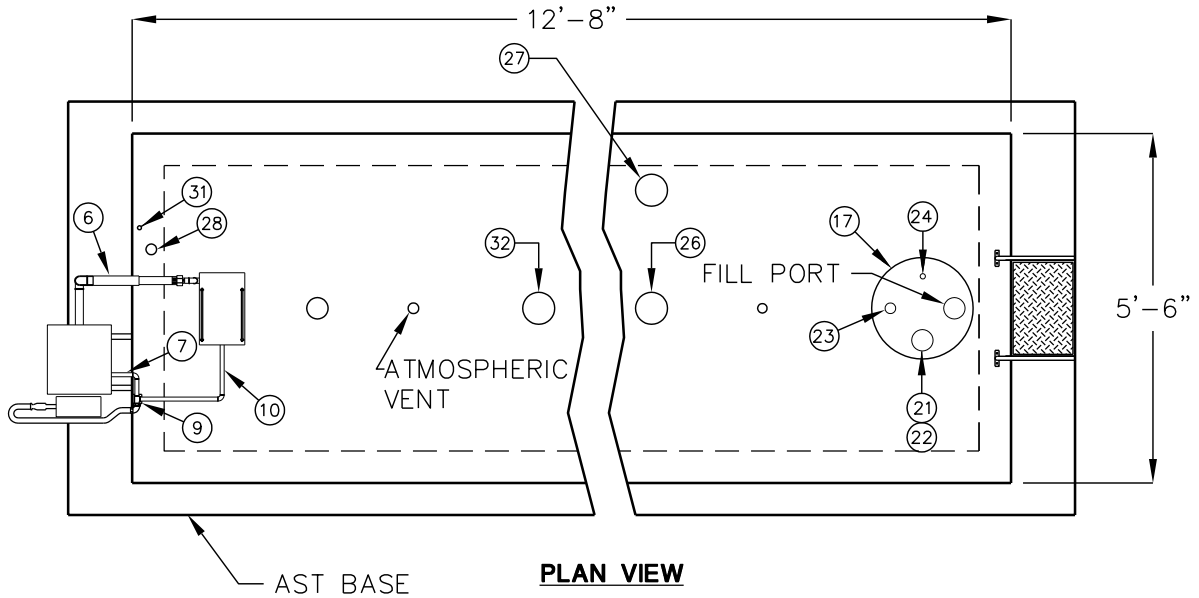

SIDE MOUNT SPLIT PUMP AND **ARMOR CAST®** TANK TOP FILL SYSTEM

1,000 GALLON STANDARD SYSTEM

(SPECIFY GASOLINE OR DIESEL)

STANDARD GASOLINE OR DIESEL SYSTEM. OTHER CONFIGURATIONS AVAILABLE.

FOR COMPLETE DESIGN AND PRODUCT INFORMATION CONTACT JENSEN PRECAST. U.S.A. AND CANADA PATENTED SYSTEM.