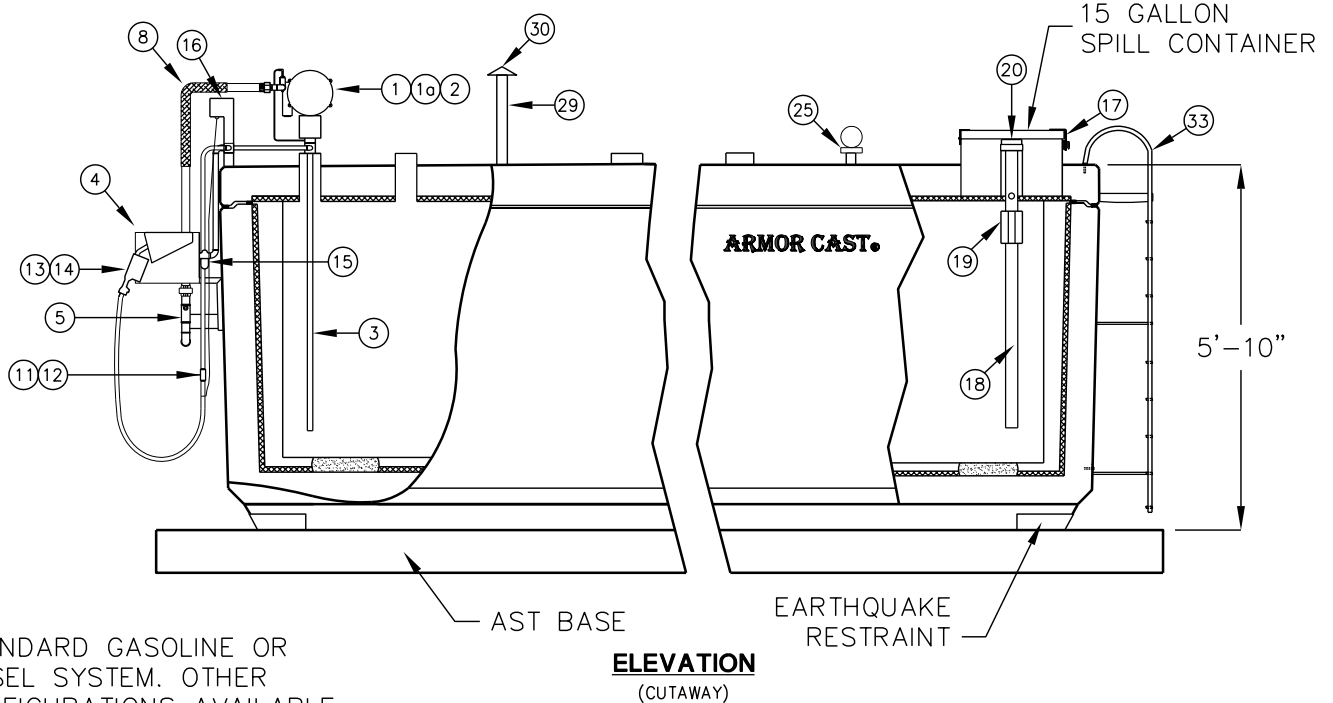

SIDE MOUNT SPLIT PUMP AND **ARMOR CAST®** TANK TOP FILL SYSTEM

1,000 GALLON STANDARD SYSTEM

(SPECIFY GASOLINE OR DIESEL)

STANDARD GASOLINE OR DIESEL SYSTEM. OTHER CONFIGURATIONS AVAILABLE.

FOR COMPLETE DESIGN AND PRODUCT INFORMATION CONTACT JENSEN PRECAST. U.S.A. AND CANADA PATENTED SYSTEM.