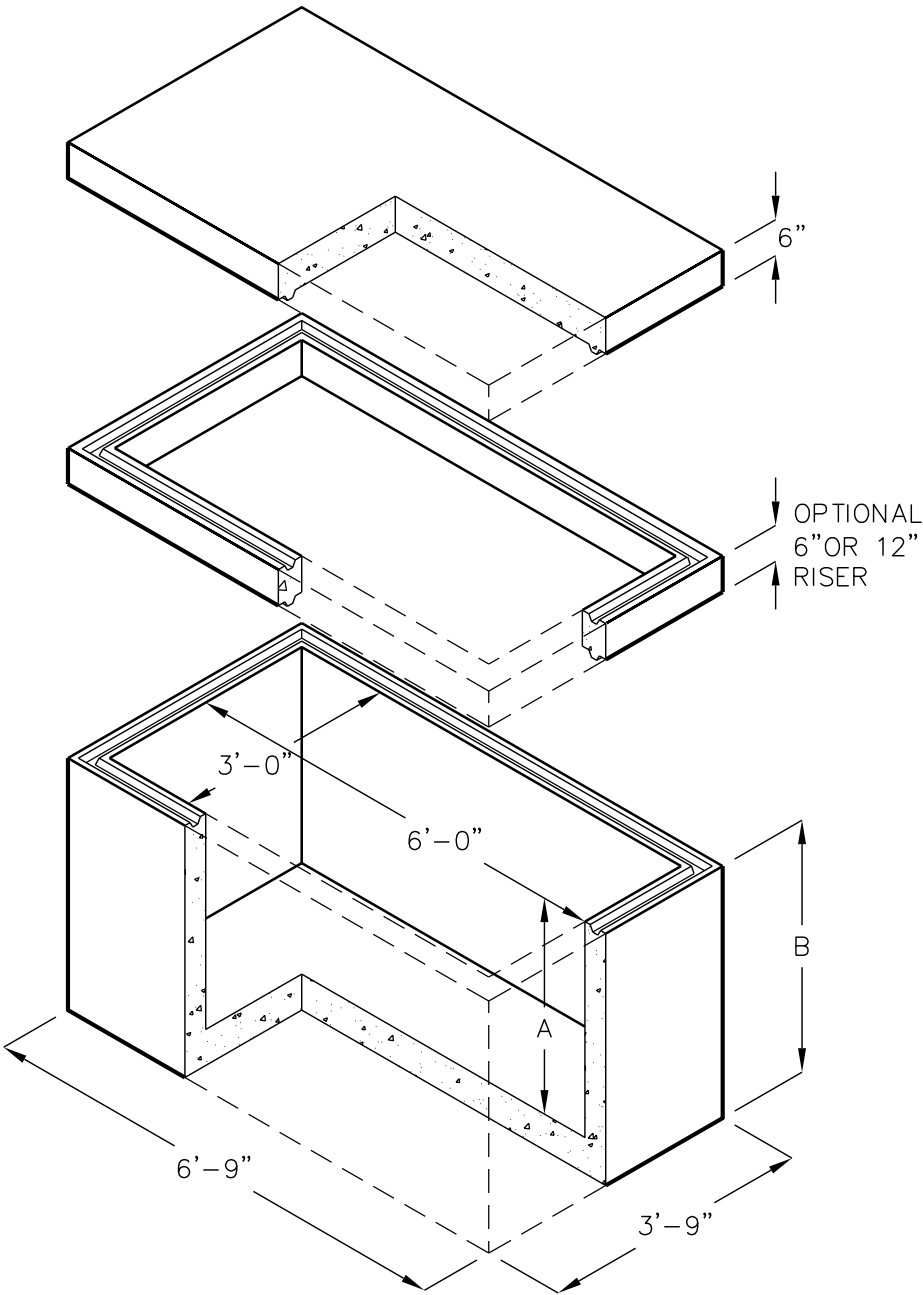

MODEL 3672-U

MODEL	A	B	INSIDE VOLUME		APPROX. WT.
3672U-6	3'-6"	4'-0"	63 CU. FT.	471 GAL.	7636 LBS.
3672U-12	4'-0"	4'-6"	72 CU. FT.	539 GAL.	8184 LBS.

FOR COMPLETE DESIGN AND PRODUCT INFORMATION, CONTACT JENSEN PRECAST.