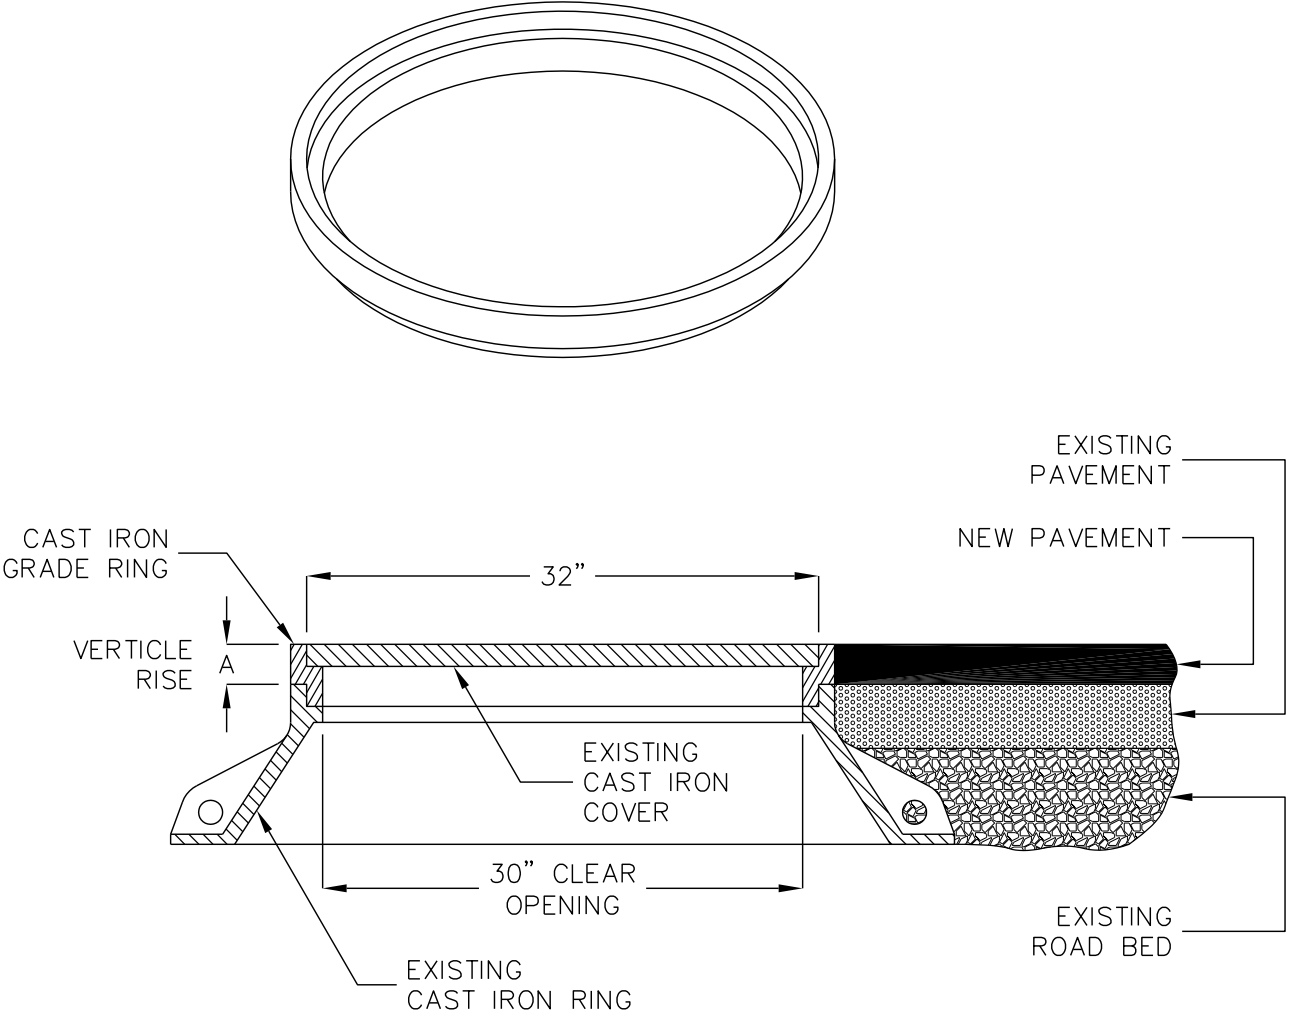

# GRADE RING

CAST IRON, 30" I.D.

MODEL	A	WEIGHT
G-2200	2"	105 LBS
G-2201	2 1/2"	125 LBS
G-2202	3"	135 LBS

FOR COMPLETE DESIGN AND PRODUCT INFORMATION CONTACT JENSEN PRECAST.