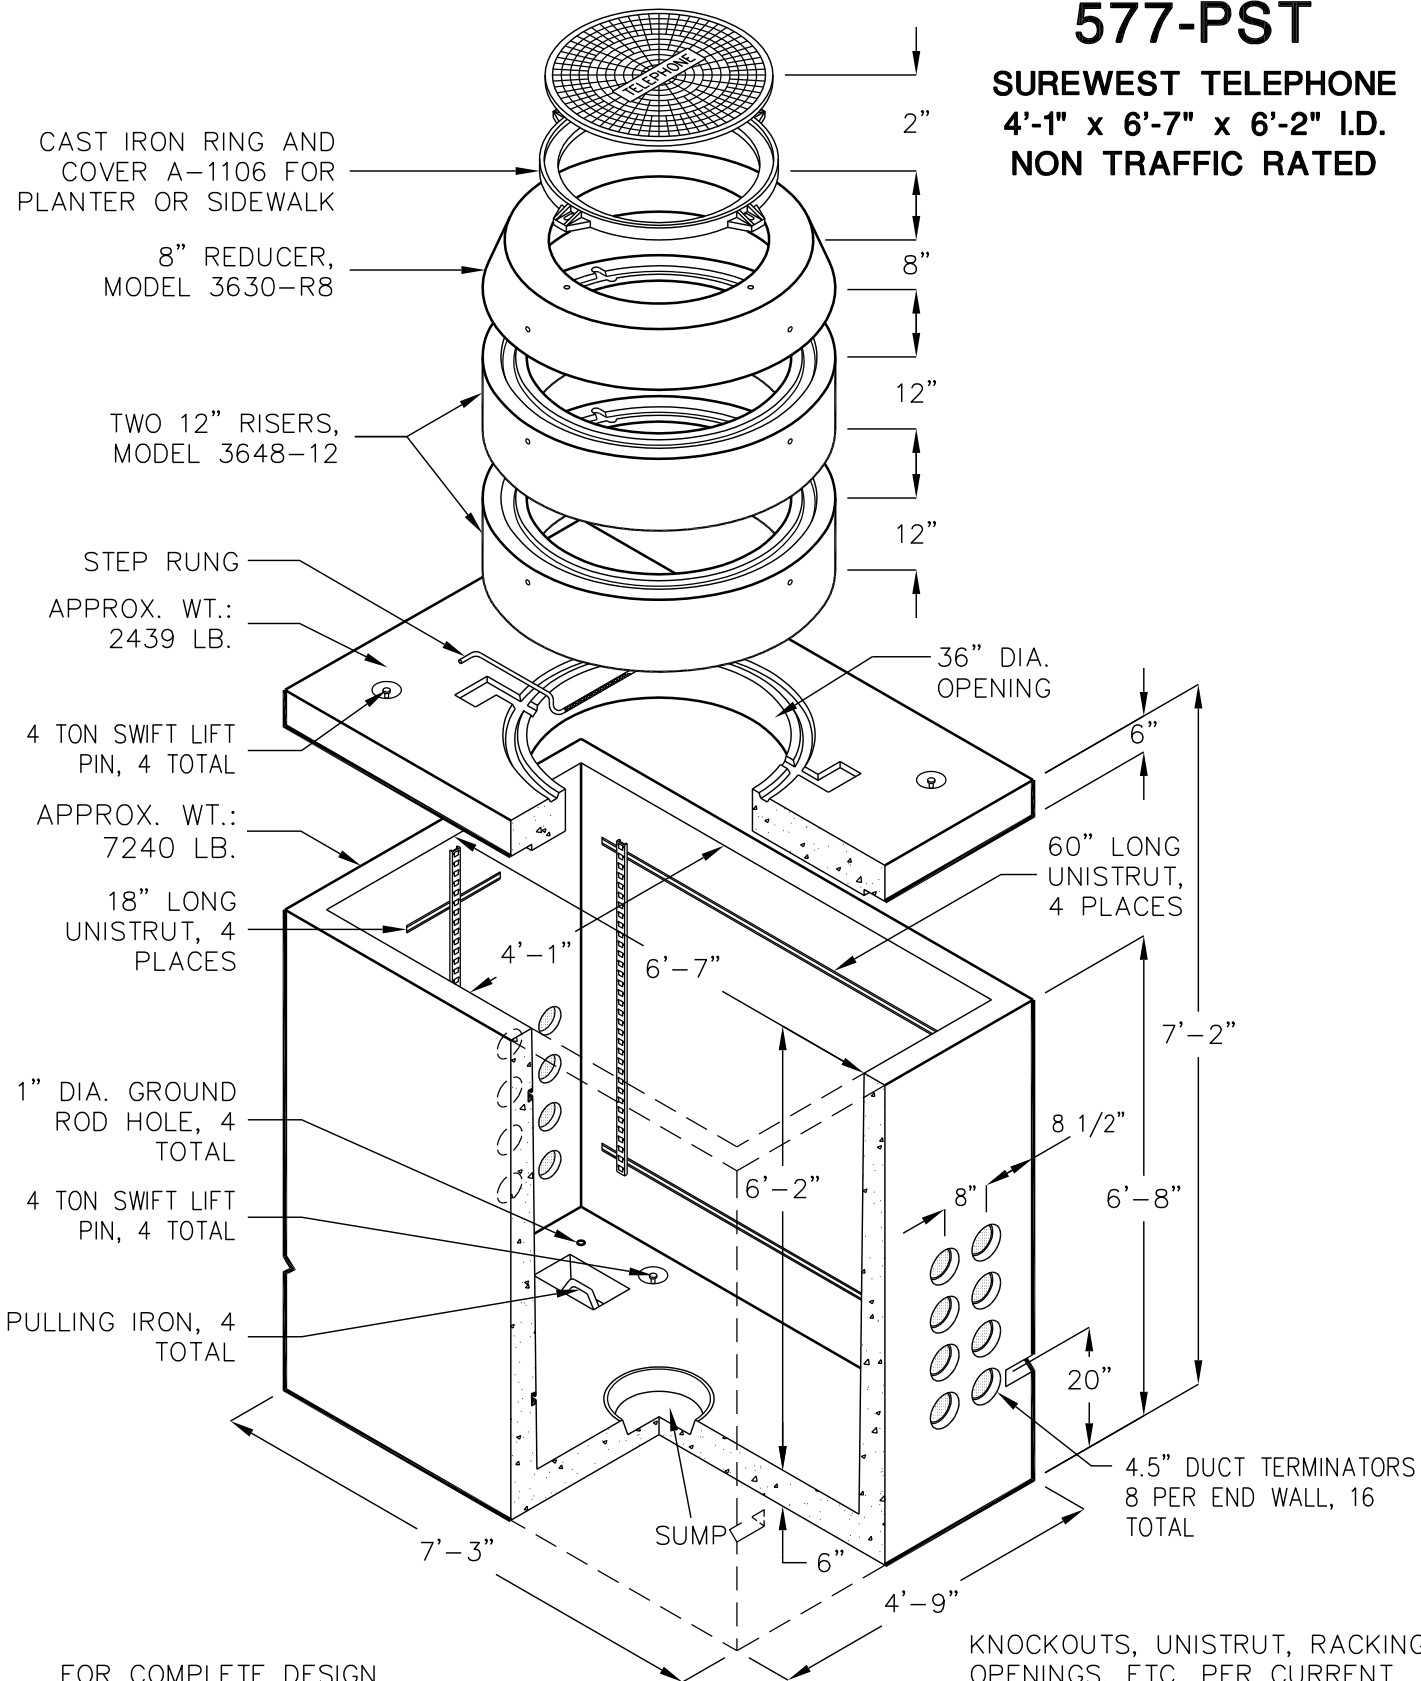

577-PST

SUREWEST TELEPHONE
4'-1" x 6'-7" x 6'-2" I.D.
NON TRAFFIC RATED

FOR COMPLETE DESIGN
AND PRODUCT INFORMATION,
CONTACT JENSEN PRECAST.

KNOCKOUTS, UNISTRUT, RACKING,
OPENINGS, ETC. PER CURRENT
SUREWEST TELEPHONE
SPECIFICATIONS.