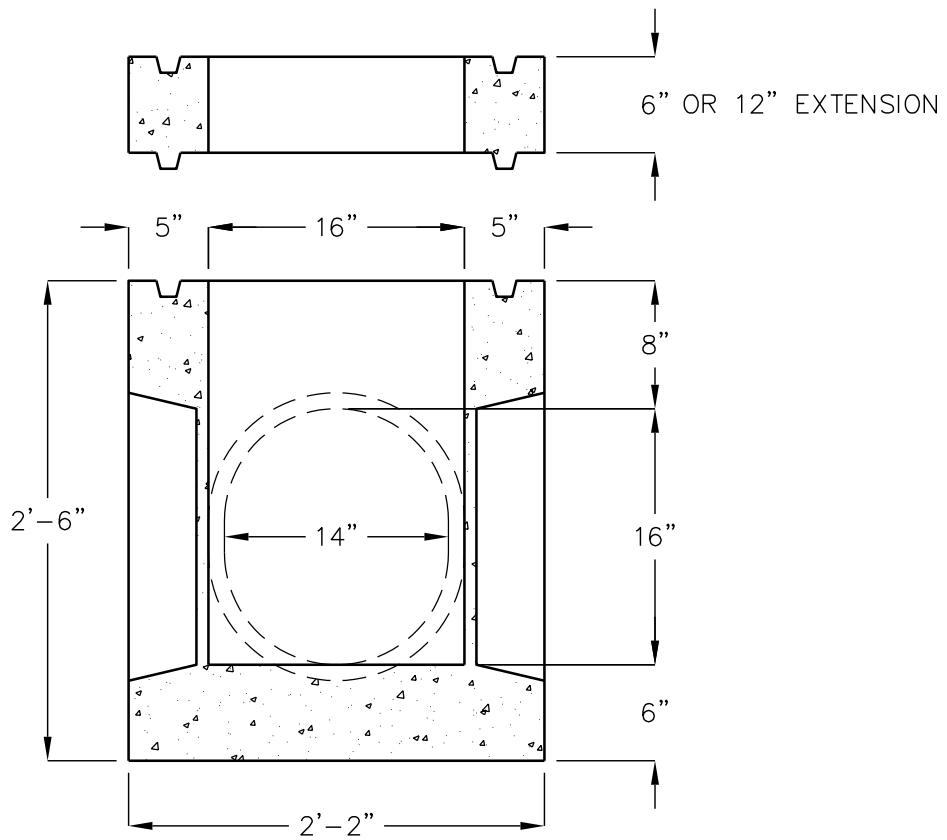

**1616H GALVANIZED  
FRAME AND GRATE**

TOP VIEW  
WITH GRATE  
REMOVED

**1616 D.I. BOX**