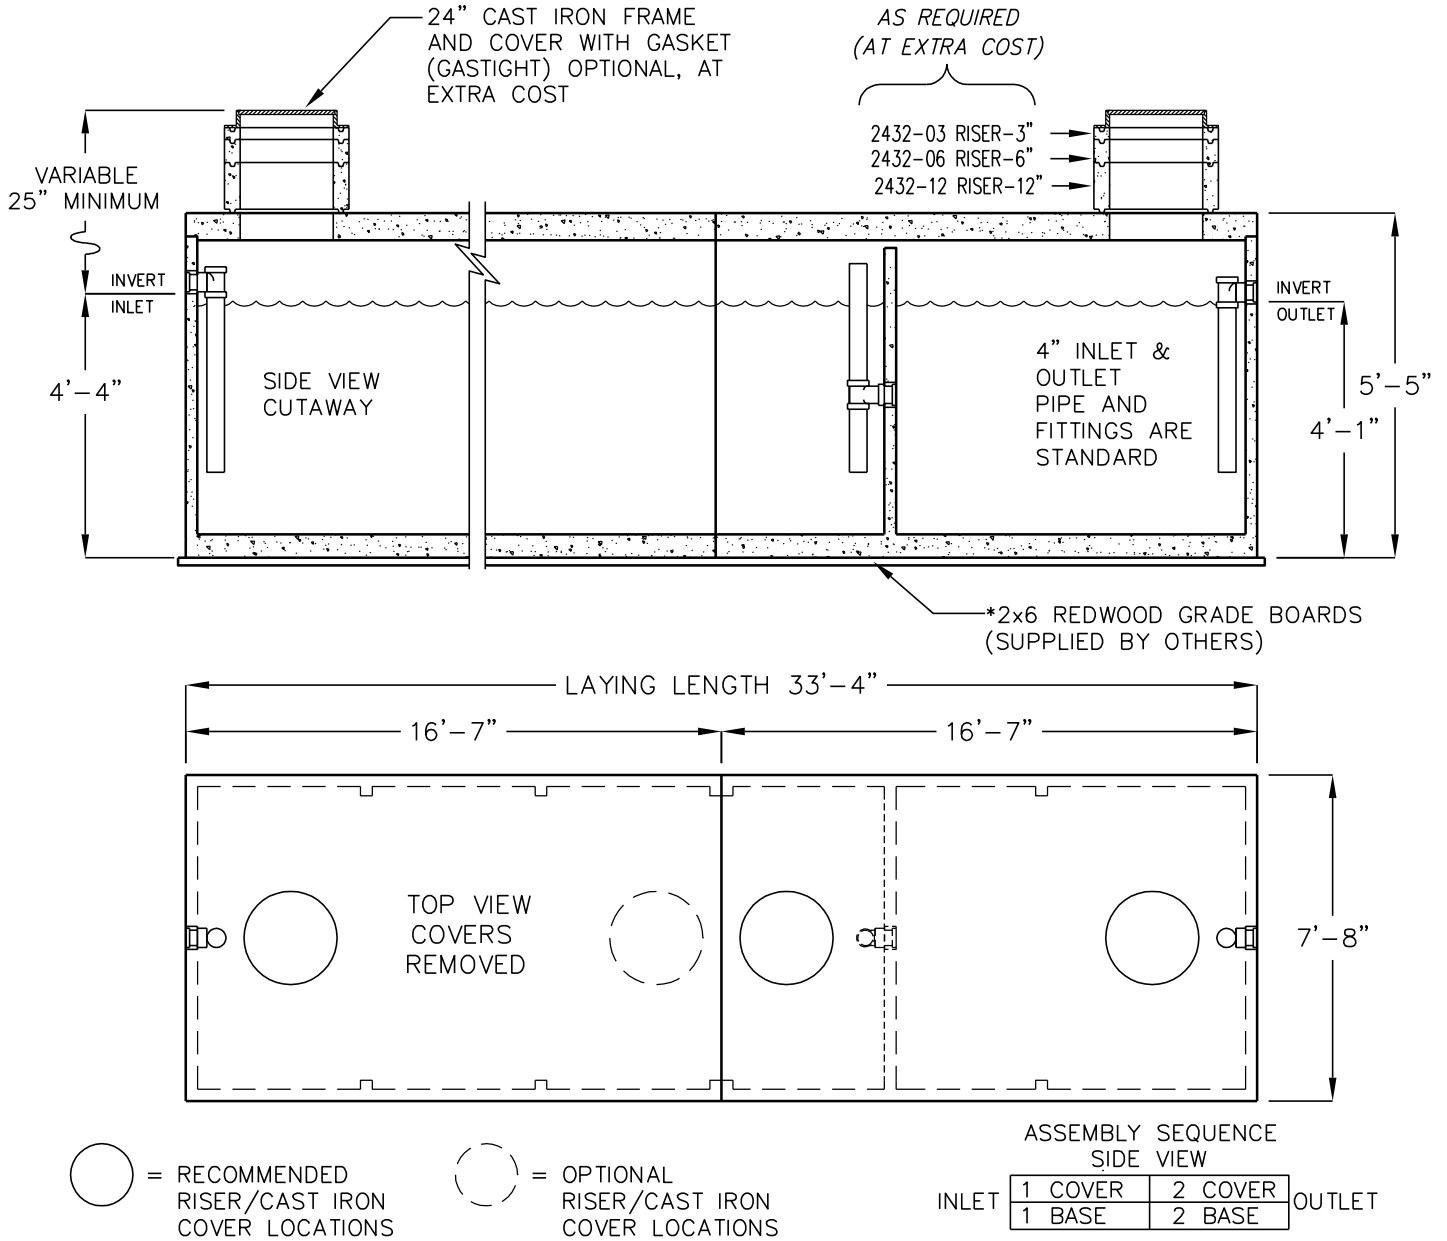

6000 GALLON LOW PROFILE BATTERY GREASE INTERCEPTOR MODEL 2XJP3000-G

FOR INSTALLATION INSTRUCTIONS, DESIGN AND PRODUCT INFORMATION, CONTACT JENSEN PRECAST.

LIQUID CAPACITY: 6,000 GALLONS.

BOX DESIGN LOAD: H-20 TRAFFIC FROM 1' TO 5' OF SOIL COVER.