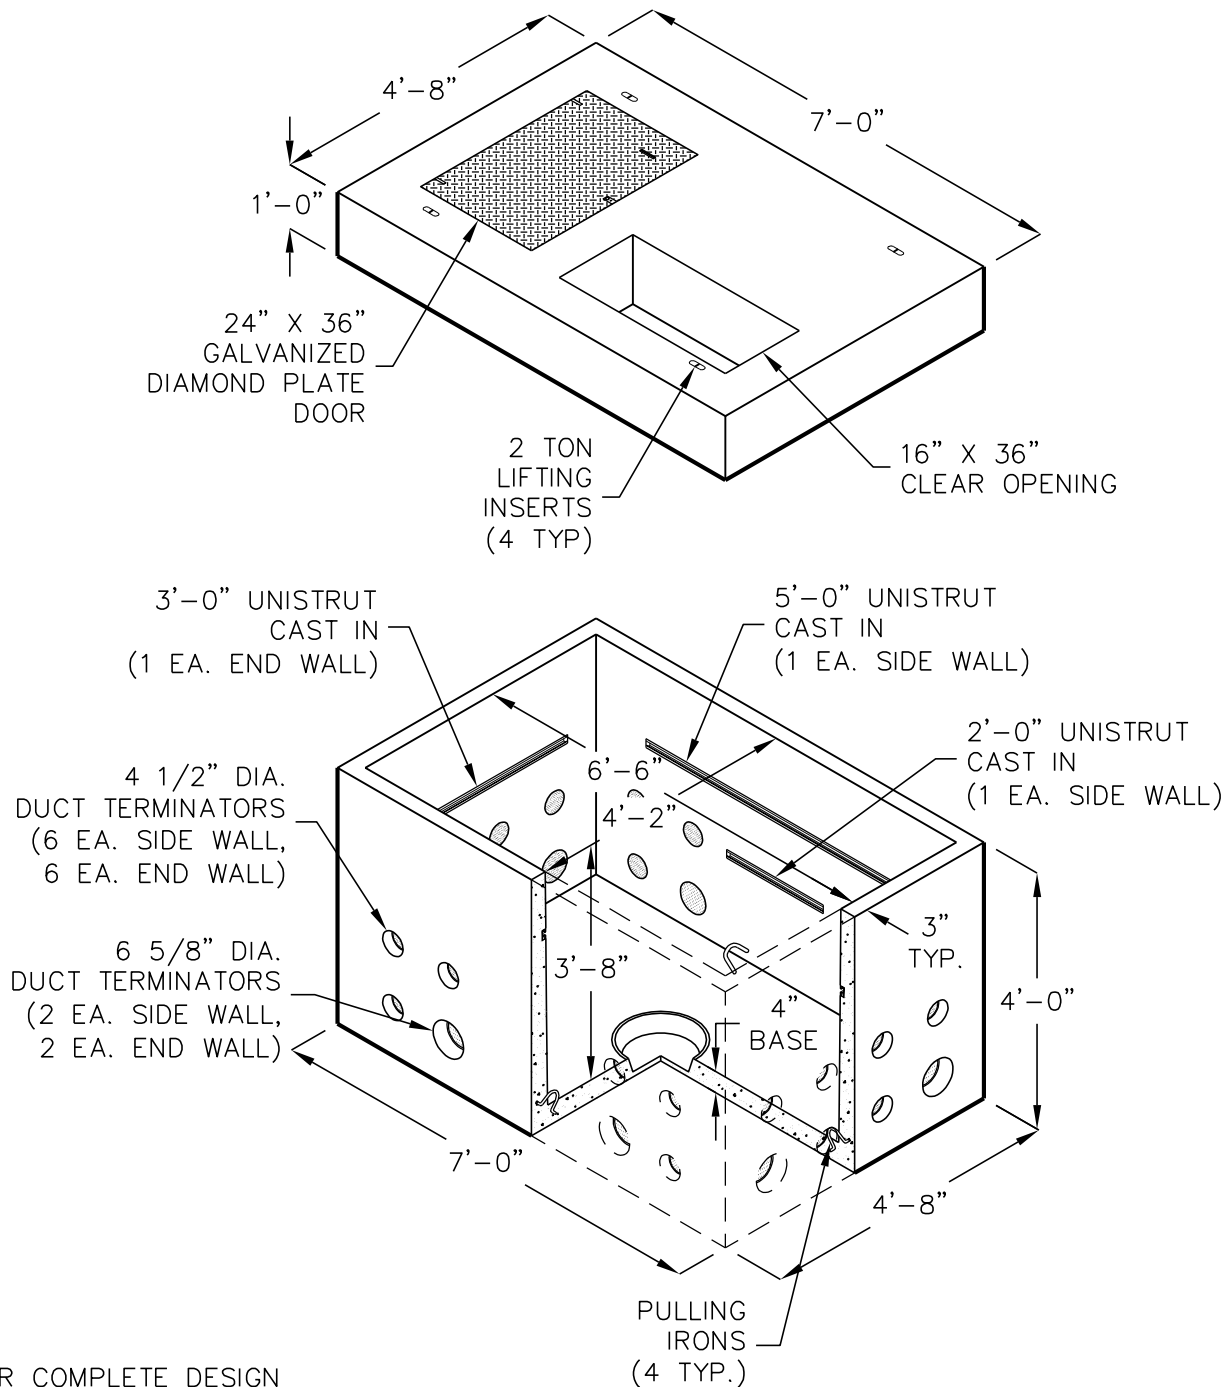

CEC 575 BASE

THREE PHASE
MINI PADMOUNT COVER

4'-2" X 6'-6" X 3'-8"

(INSIDE DIMENSIONS)

MEETS CEC SPECS.

FOR COMPLETE DESIGN
AND PRODUCT INFORMATION
CONTACT JENSEN PRECAST.